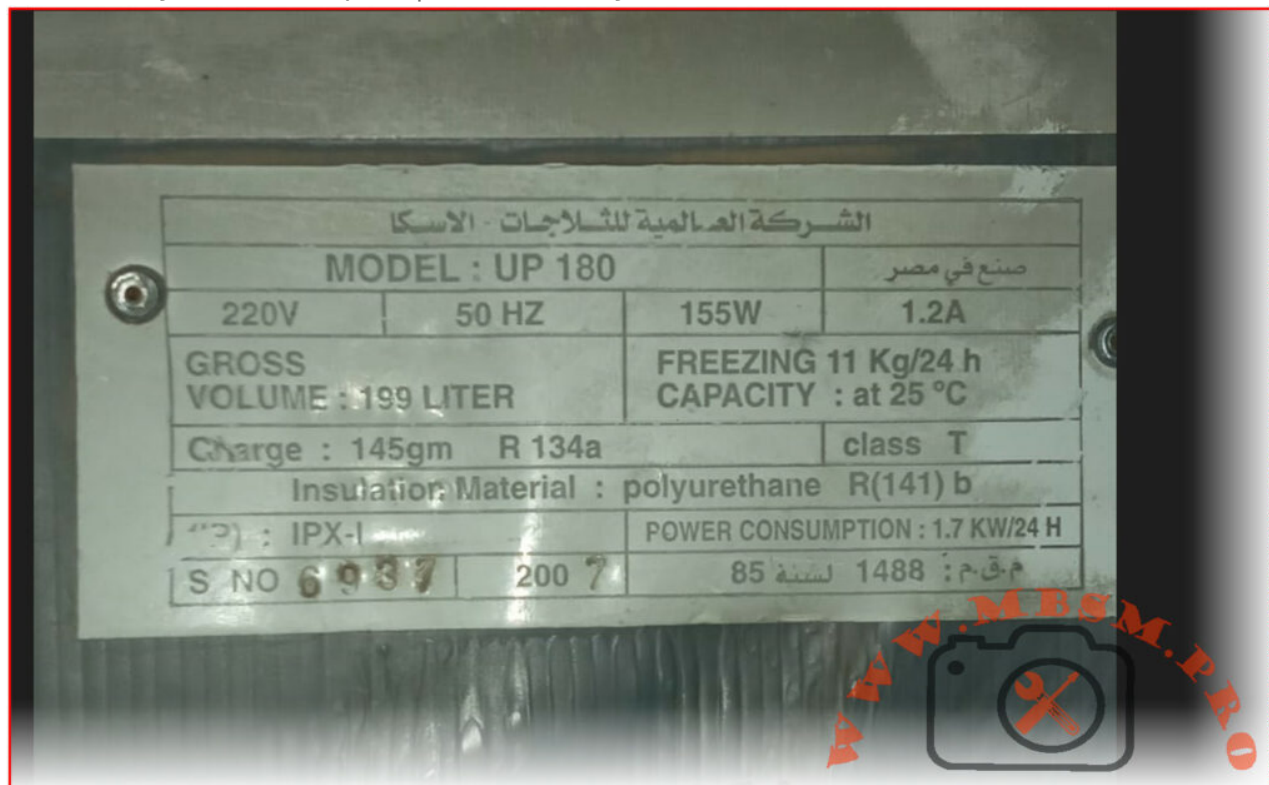

Mbsm.pro, Refrigerator, UP 180,
UP180, 155 w, 199 L, r134a, 145 g,
Compressor, HSL19JE-5, 1/5 hp, lbp,
DAEW00

Category: Refrigerator

written by www.mbsm.pro | 26 February 2024

Mbsm.pro, Refrigerator, UP 180, UP180, 155 w, 199 L, r134a, 145 g, Compressor,
HSL19JE-5, 1/5 hp, lbp, DAEW00

Mbsm.pro, Freezer, GR-EF40, TOSHIBA
REFRIGERATOR-FREEZER, 335 L,
Qb73c15gax5 ,R134a , Refrigeration
Compressor ,1/4 Hp, Panasonic, QB
series , 1Ph , 220V 50Hz

Category: compressor,Freezer

written by www.mbsm.pro | 26 February 2024