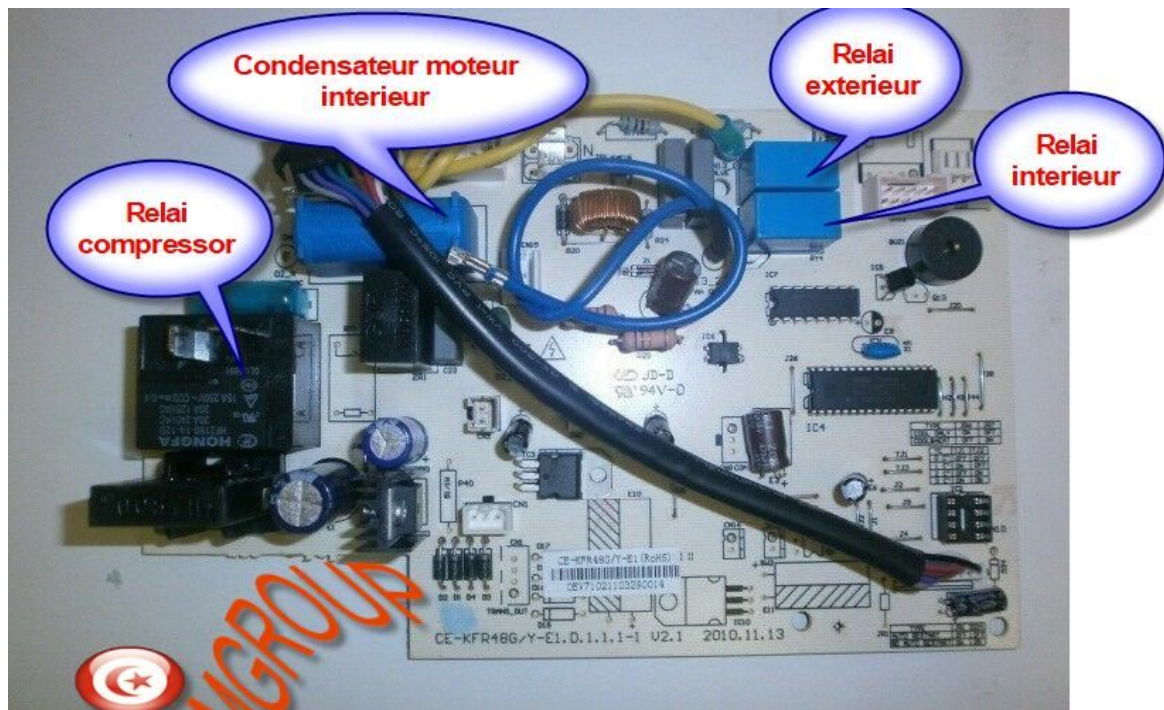

Centre de Control Système de refroidissement

Category: Technologie

written by www.mbsm.pro | 22 May 2020

Private Picture Copyright : WWW.MBSM.PRO

Centre de Control Système de refroidissement

Evacuating and charging process (Domestic split air conditioner)

Category: Technologie

written by www.mbsm.pro | 22 May 2020

Evacuating and charging process (Domestic split air conditioner)

Minisplit Climatiseur , Mirage, Galanz , Carte Mère CE-KFR48G

Category: Solutions,Technologie

written by www.mbsm.pro | 22 May 2020

Private Picture Copyright: WWW.MBSM.PRO

Minisplit Climatiseur , Mirage, Galanz , Carte Mère CE-KFR48G

COMPRESSEUR , Turkish Electric, NTU 170 MT, 220-240V 50Hz, R600A ,POUR REFRIGERATEUR ,BEKO ,1/4HP , LBP , LRA 12.4A ,197W, capacity 170KCal