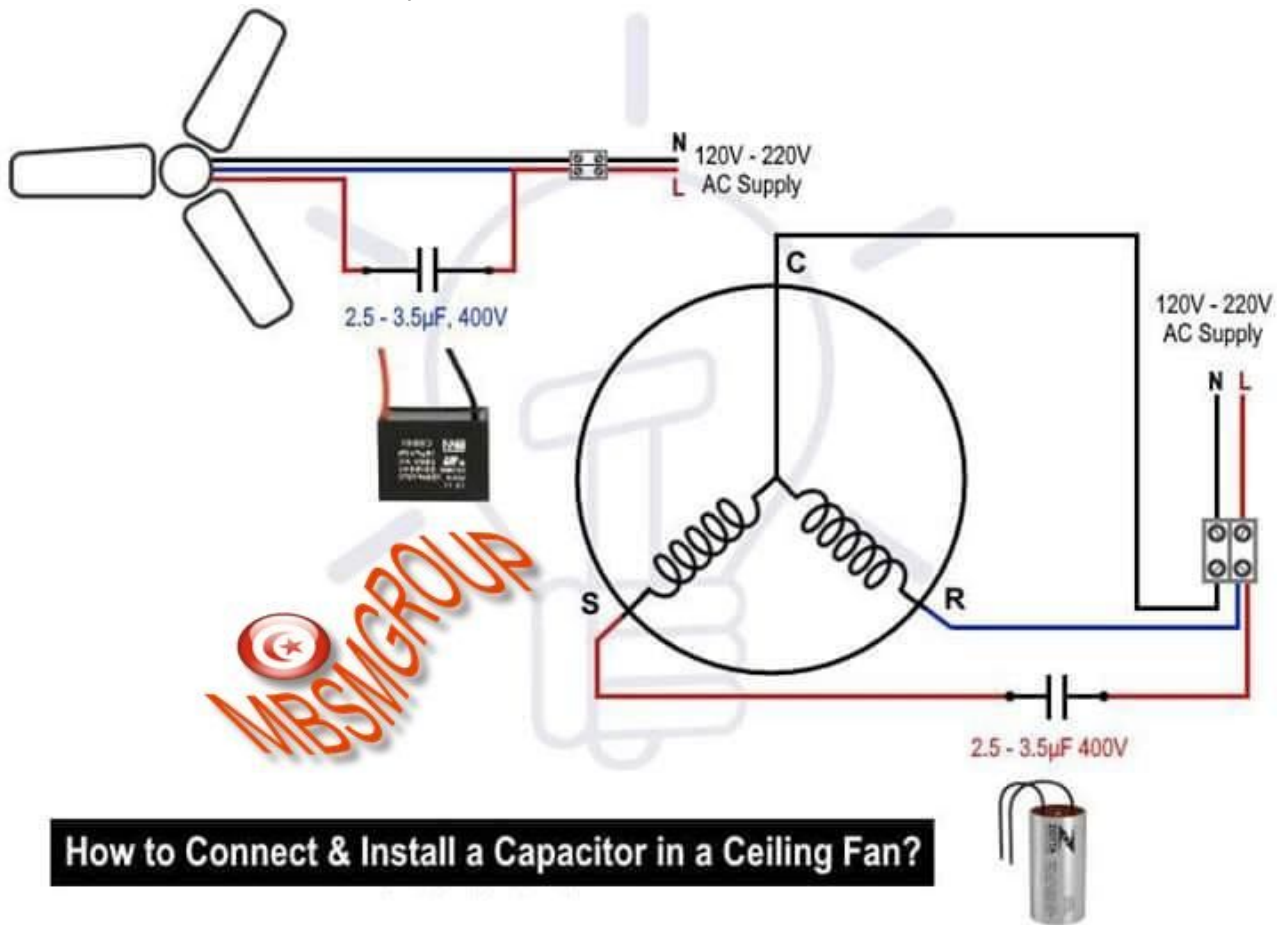

Compressor ,DANFOSS , 2123 104L,coolant R404a/R507,SC18CL 220-240V 50Hz, LBP/MBP (csr),hermetic ,13,7kg ,5/8HP (Big),781W

How to connect and install a capacitor in a ceiling fan

Category: Technologie

written by www.mbsm.pro | 22 May 2020