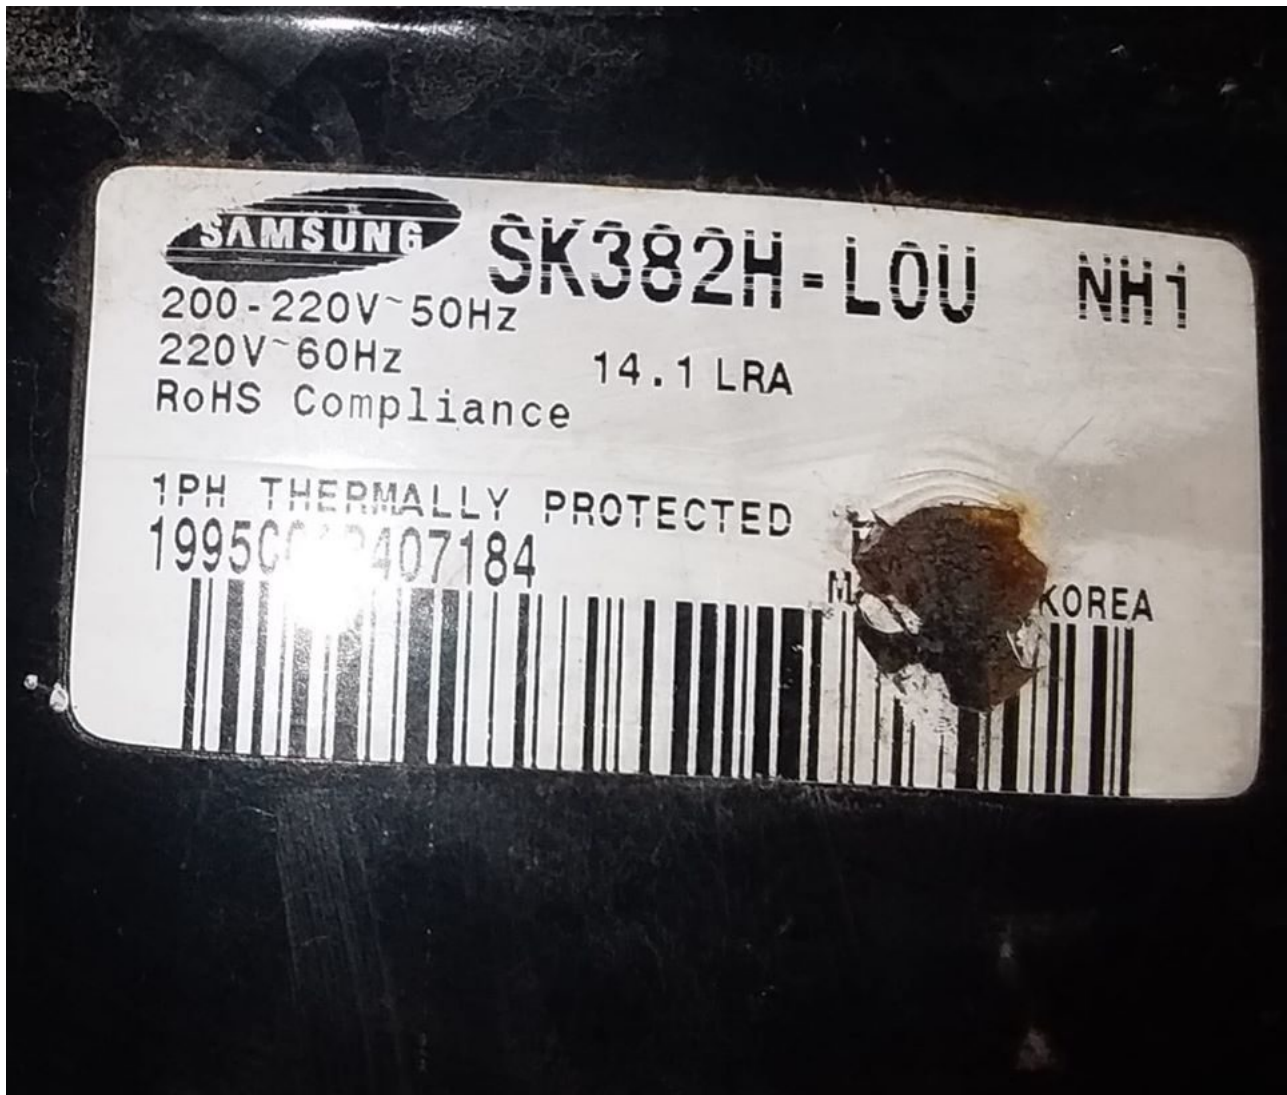

Private Picture Copyright : WWW.MBSM.PRO

samsung korea COMPRESSORE, SD337, SD343, SD352, SD362, SK370, SK382, SK390

**THG1374Y, TH271-ms-316, 1/4 HP, 192
W, Compressor Tecumseh , LBP**

Category: compressor

written by www.mbsm.pro | 13 June 2020