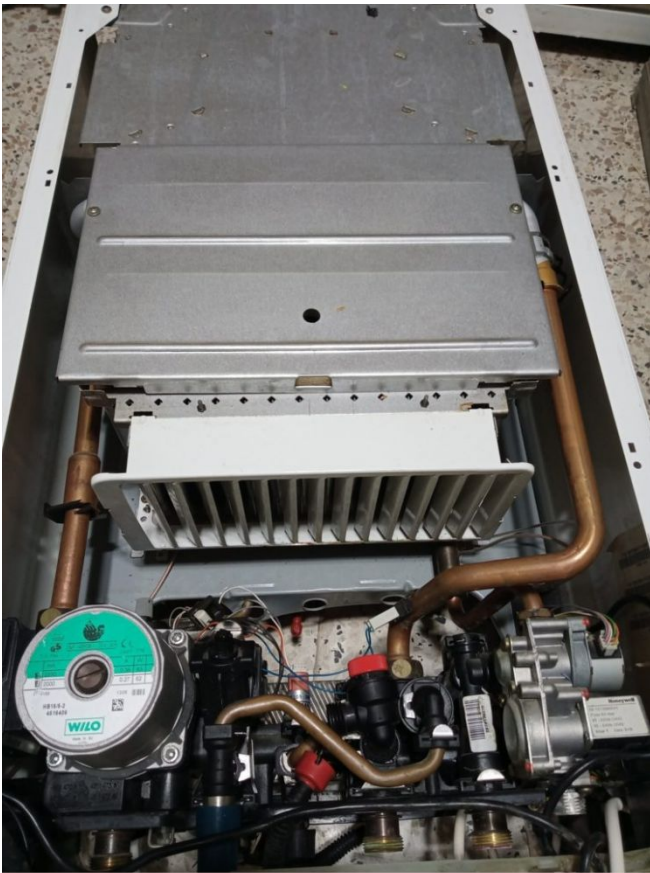

Private Picture Copyright: WWW.MBSM.PRO