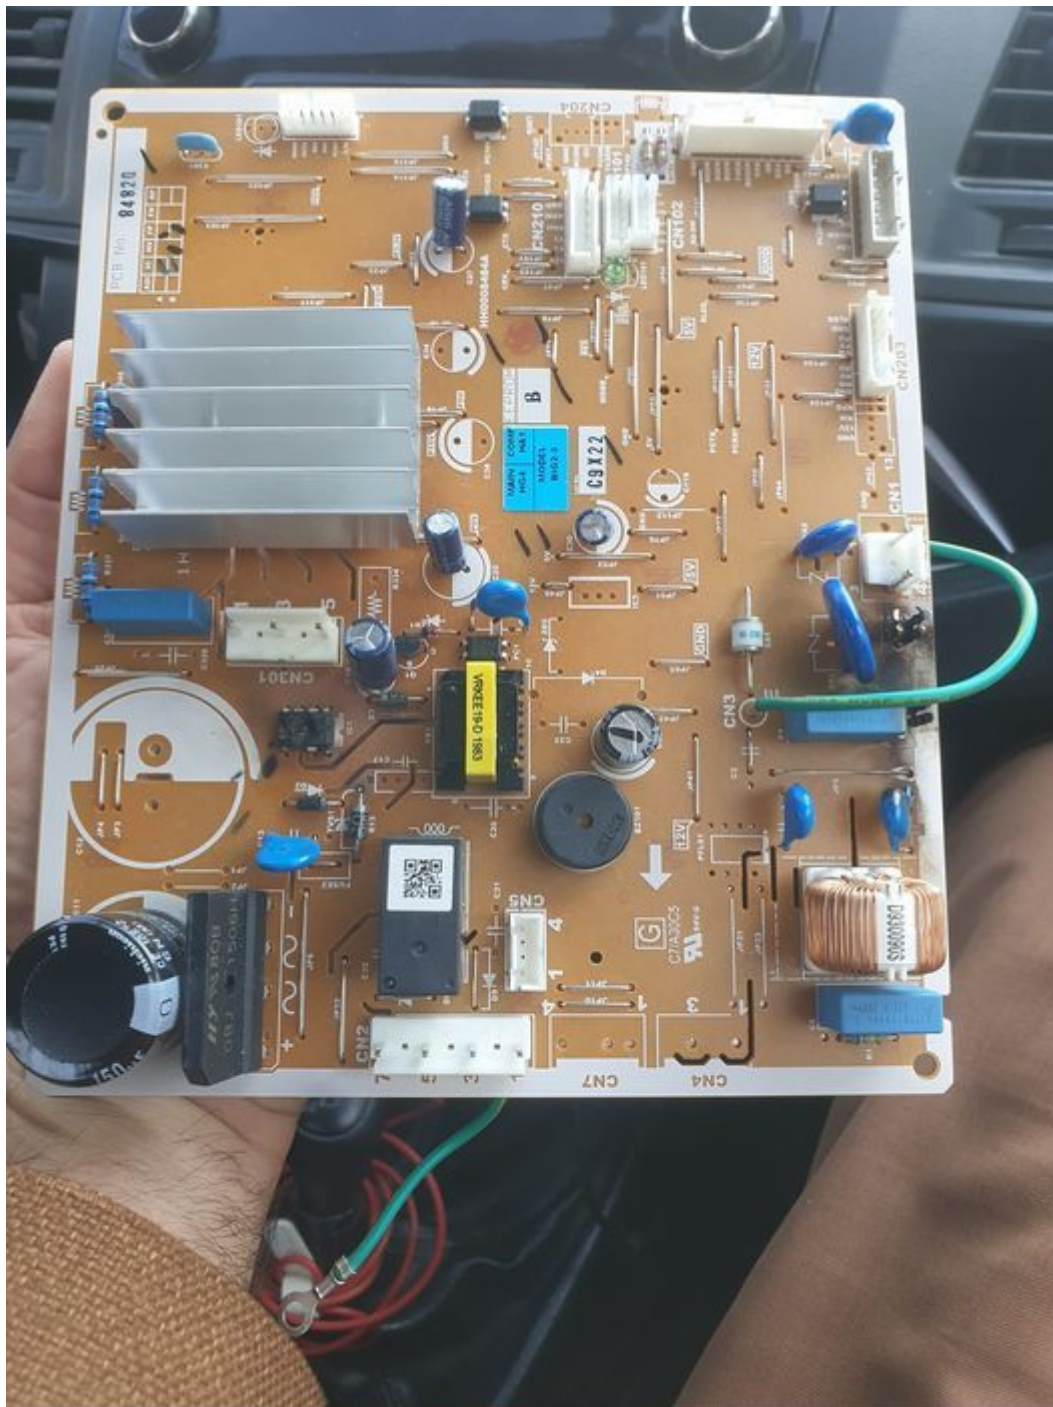

Private Picture Copyright : WWW.MBSM.PRO