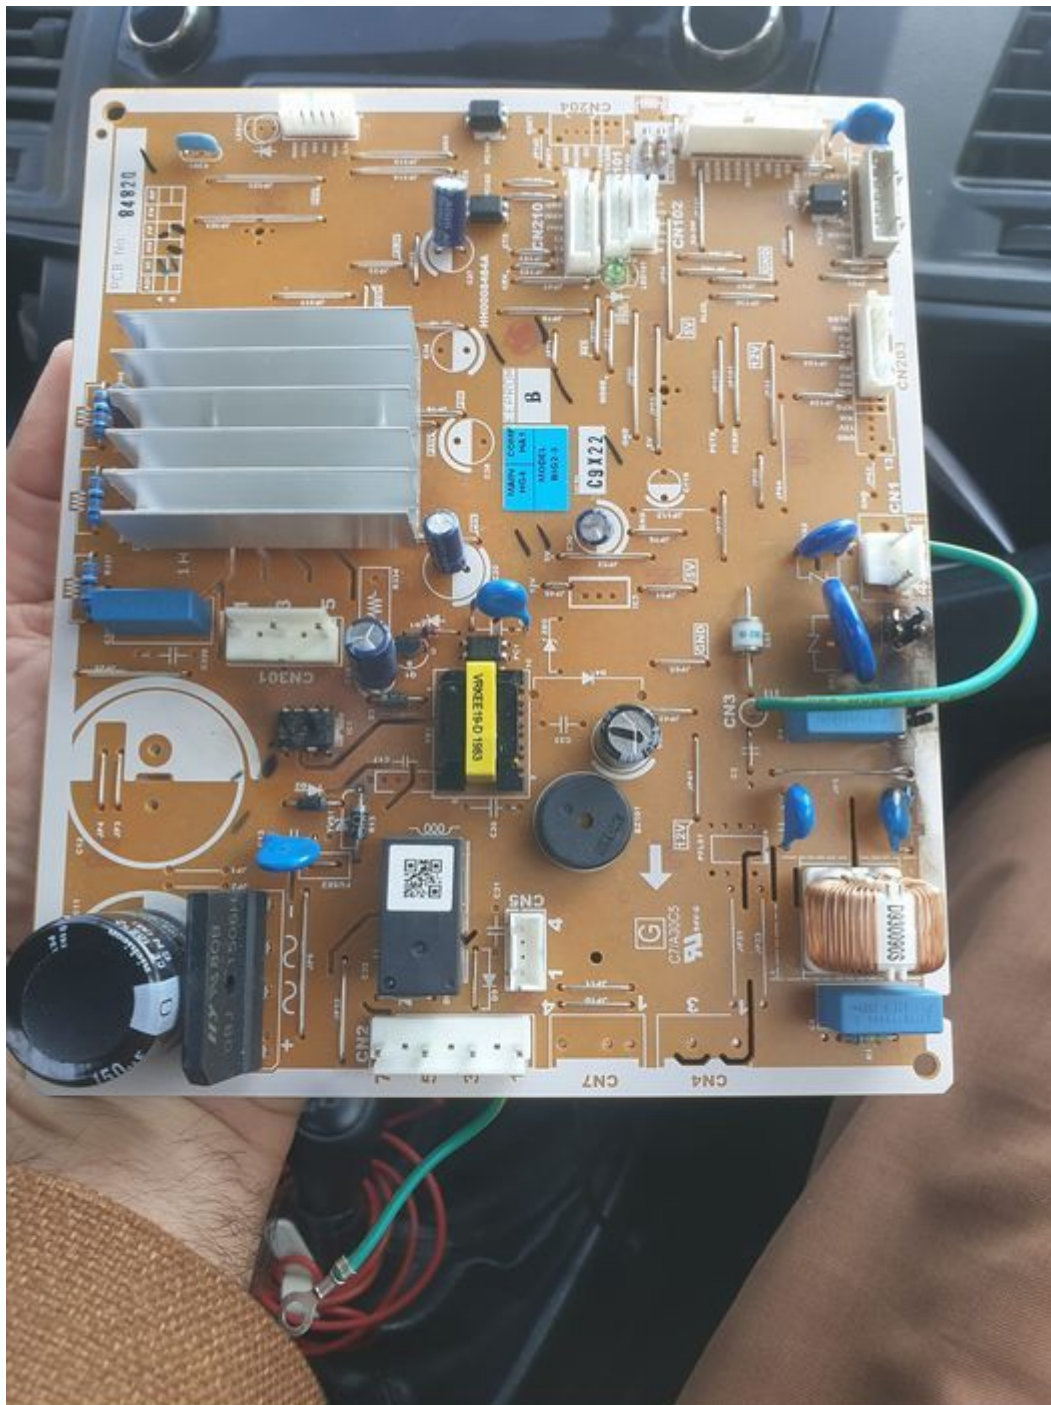

Private Picture Copyright : WWW.MBSM.PRO

Saunier Duval C25E

Category: Pictures

written by www.mbsm.pro | 1 January 2022