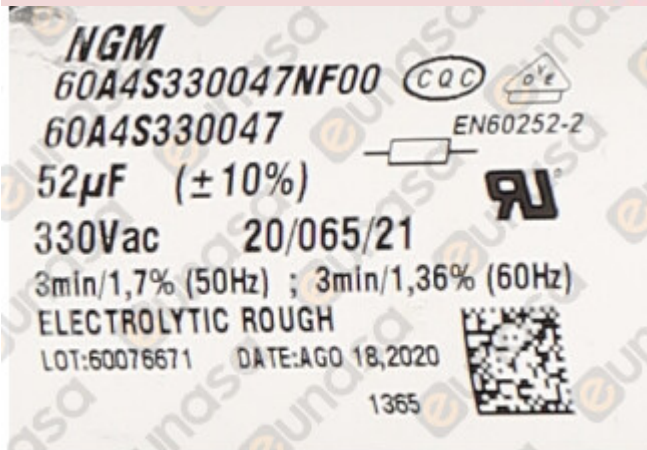

Compressor Tecumseh L` Unite CAJ2432Z, LBP – R404A, 220 – 240V, 50 Hz, 1 phase, discharge: 18.3 cm³, oil type: POE, oil charge: 887 cm³, electrical equipment: CSR, cooling power 381 W at -35 / +40 °C, connection: suction: 1/2 inch, discharge: 5/16 inch, sound level: 56 dBA, start capacitor: 8 8 uF/250V, run capacitor: 15 uF/400V, expansion device: capillary or expansion valve, height: 271 mm, weight: 21.5kg

Evaporation temperature

-40°C: 243W

-30°C: 420W

-25°C: 535W

-10°C: 988W

Private Picture Copyright : WWW.MBSM.PRO

Private Picture Copyright : WWW.MBSM.PRO

Private Picture Copyright : WWW.MBSM.PRO