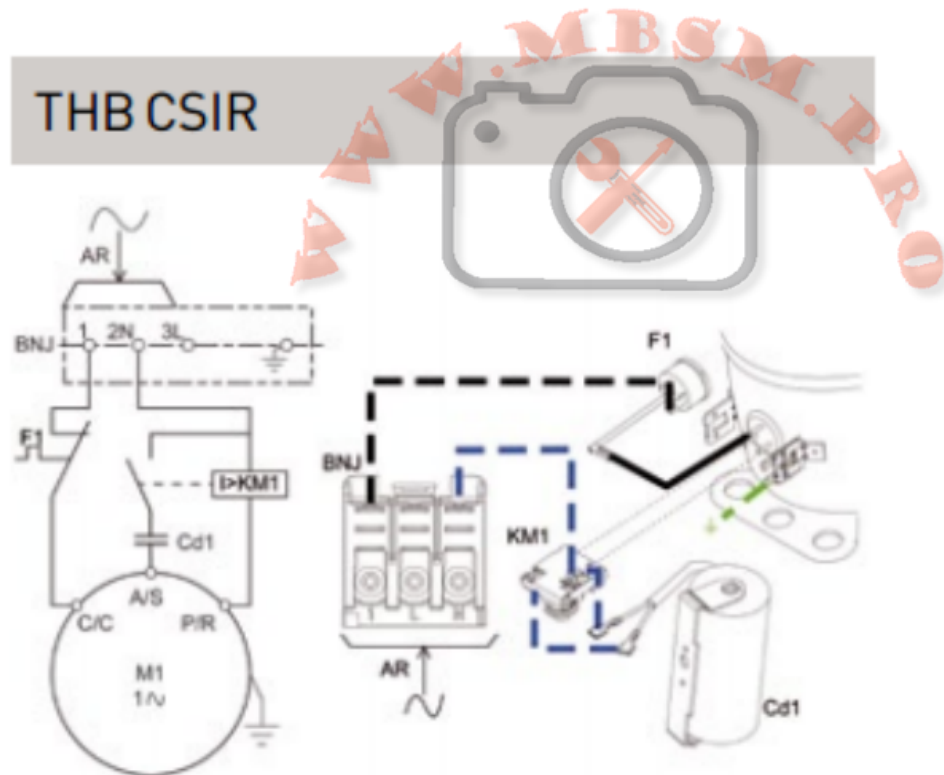

220 v, 680 BTU/h, 199 W, RSIR

Mbsm.pro, DIAGRAMAS, ELECTRICOS, THB PTCSCR, THB PTCSIR, THB CSIR, THB RSIR

Category: Chaud&Froid

written by www.mbsm.pro | 7 March 2022

Private Picture Copyright: WWW.MBSM.PRO

Mbsm.pro, DIAGRAMAS, ELECTRICOS, THB PTCSCR, THB PTCSIR, THB CSIR, THB RSIR

Mbsm.pro, mini fridge, Compressor, JIAXIPERA, T1116Y, 1/5 Hp, LBP, R600a, 220-240V, 10.5 cm³., 184 W, 628 BTU/u

Category: compressor

written by www.mbsm.pro | 7 March 2022