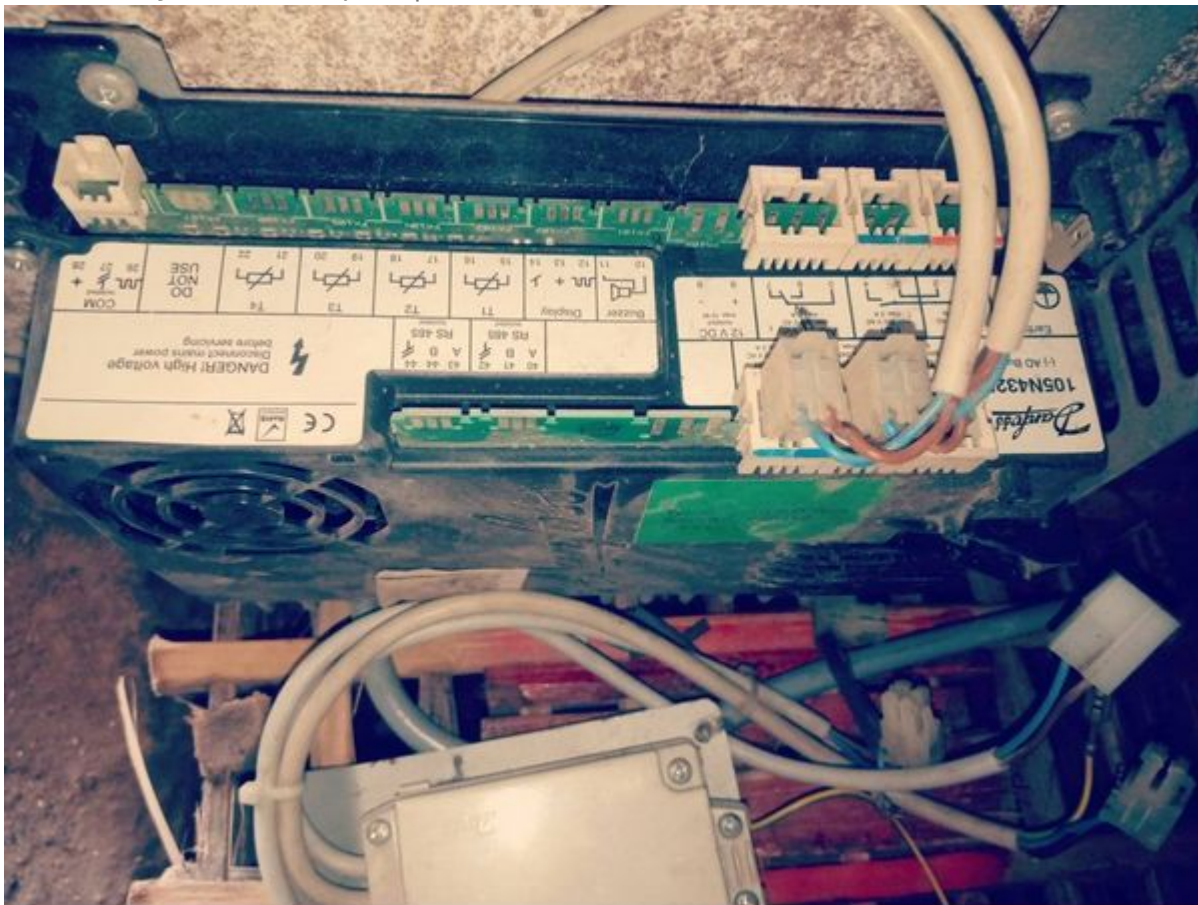

Mbsm.pro, COMPRESSOR, SECOP, FR10G,
R134a, 1/4 Hp++, 1/3 Hp-, HMBP,
103G6880-HST, DANFOSS, CSIR, 730
BTU, 9.05 cc

Category: compressor

written by www.mbsm.pro | 7 March 2022

Private Picture Copyright: WWW.MBSM.PRO

written by www.mbsm.pro | 7 March 2022

Private Picture Copyright : WWW.MBSM.PRO

Mbsm.pro, Compressor, LG, LX67LABM, Refrigeration, 1/5 HP, LBP, RSCR, 180 W

Mbsm.pro, Compressor, Secop, Danfoss, 5/8 Hp, LBP, INVERTER, Variable speed LBP, SLV15CNK, SLV15CNK.2, 104H8568, 104H8541, R290, 230V, refrigeration, Deep freezer AHT Australian, Capillary 3m/ 031

Category: compressor

written by www.mbsm.pro | 7 March 2022

Private Picture Copyright: WWW.MBSM.PRO

Mbsm.pro, Compressor, Secop, Danfoss, 5/8 Hp, LBP, INVERTER, Variable speed LBP, SLV15CNK, SLV15CNK.2, 104H8568, 104H8541, R290, 230V, refrigeration