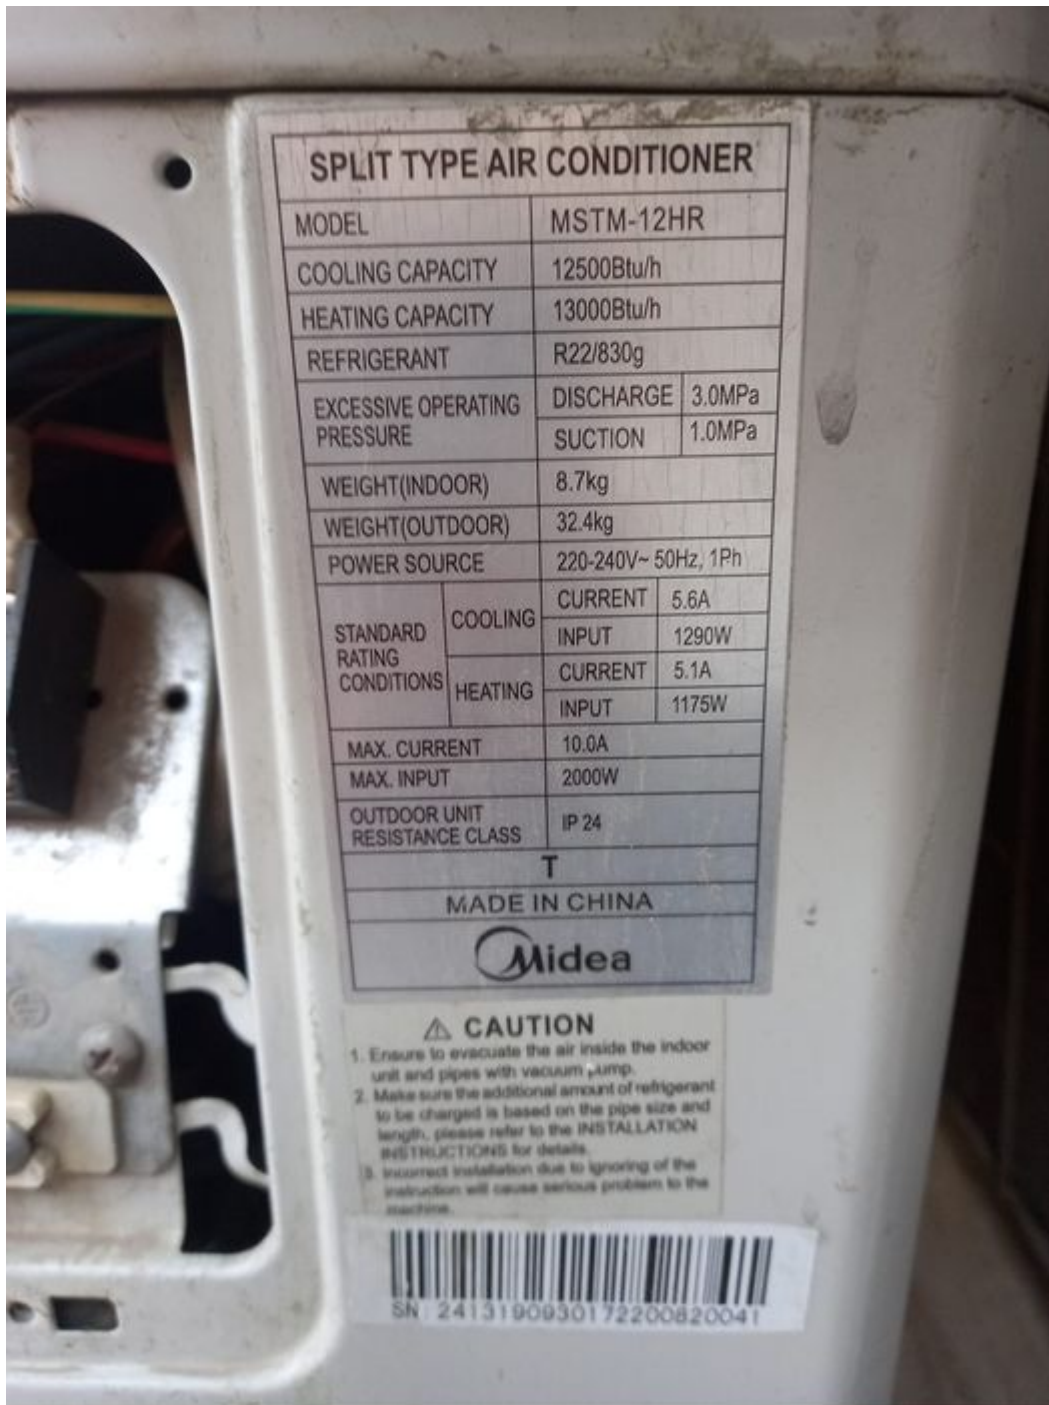

Mbsm.pro, compressor, Wansheng, QD Serie, Freezer, refrigerator, QD110Y, R600a, 1/5 hp, 183 w, Lbp

Category: compressor

written by www.mbsm.pro | 20 March 2022

Private Picture Copyright: WWW.MBSM.PRO

Mbsm.pro, compressor, Wansheng, QD Serie, Freezer, refrigerator, QD110Y, R600a, 1/5 hp, 183 w, Lbp

Mbsm.pro, File, pdf, MSTM-12HR, Midea, 12500 btu/h, r22, 830 g, 220 v, 1 ph, T1, 1 ton, 1.5 HP

Category: Files

written by www.mbsm.pro | 20 March 2022

SPLIT TYPE AIR CONDITIONER			
MODEL		MSTM-12HR	
COOLING CAPACITY		12500Btu/h	
HEATING CAPACITY		13000Btu/h	
REFRIGERANT		R22/830g	
EXCESSIVE OPERATING PRESSURE		DISCHARGE	3.0MPa
		SUCTION	1.0MPa
WEIGHT(INDOOR)		8.7kg	
WEIGHT(OUTDOOR)		32.4kg	
POWER SOURCE		220-240V~ 50Hz, 1Ph	
STANDARD RATING CONDITIONS	COOLING	CURRENT	5.6A
		INPUT	1290W
	HEATING	CURRENT	5.1A
		INPUT	1175W
MAX. CURRENT		10.0A	
MAX. INPUT		2000W	
OUTDOOR UNIT RESISTANCE CLASS		IP 24	
T			
MADE IN CHINA			