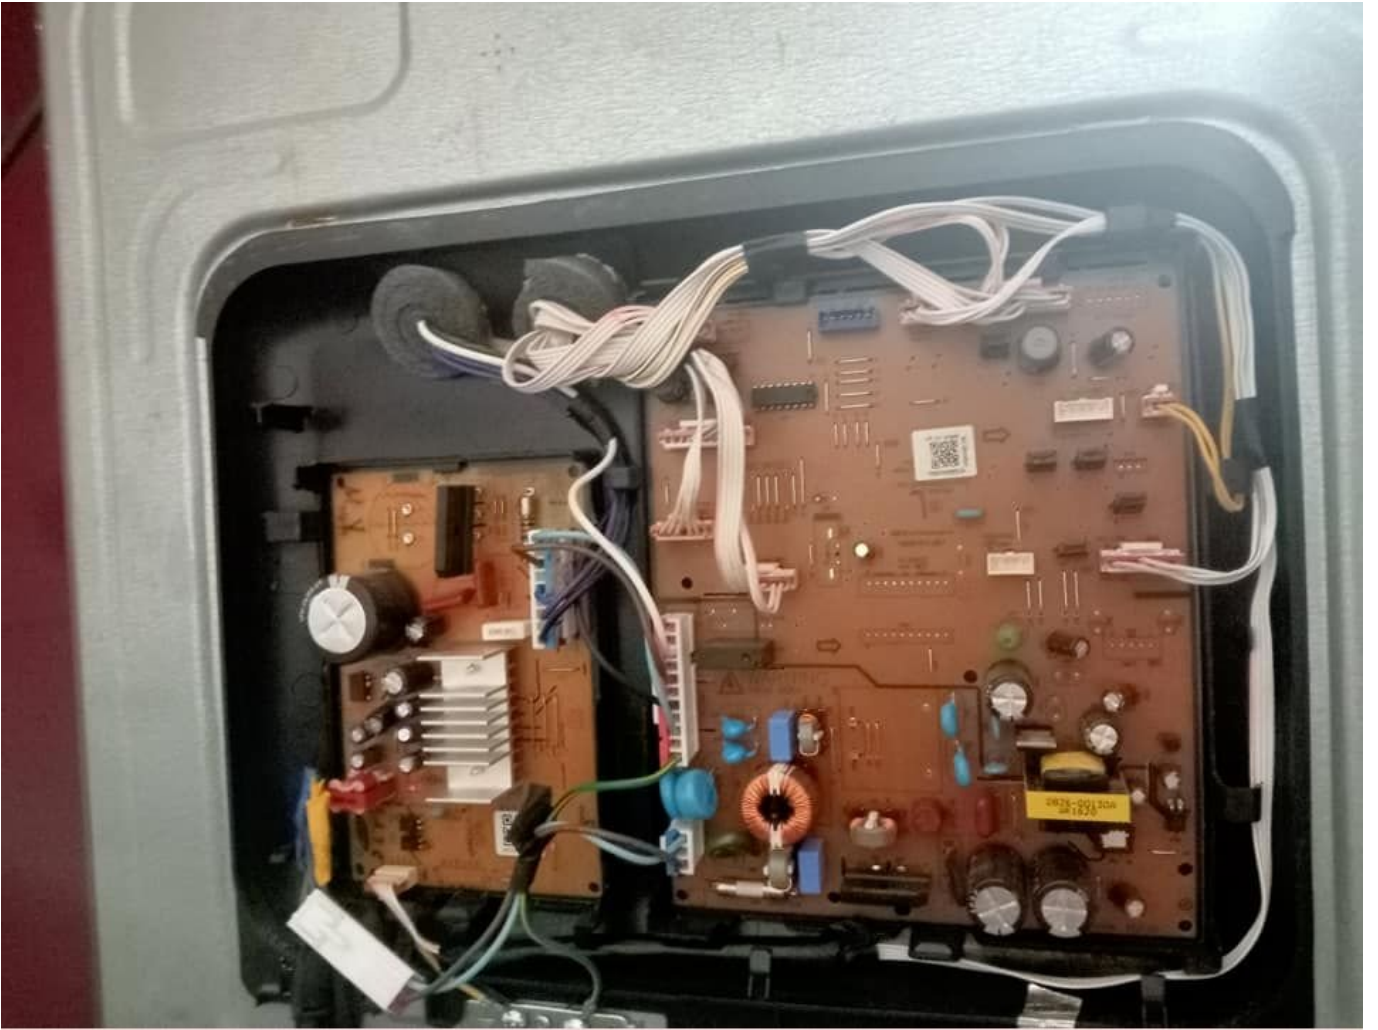

Private Picture Copyright : WWW.MBSM.PRO