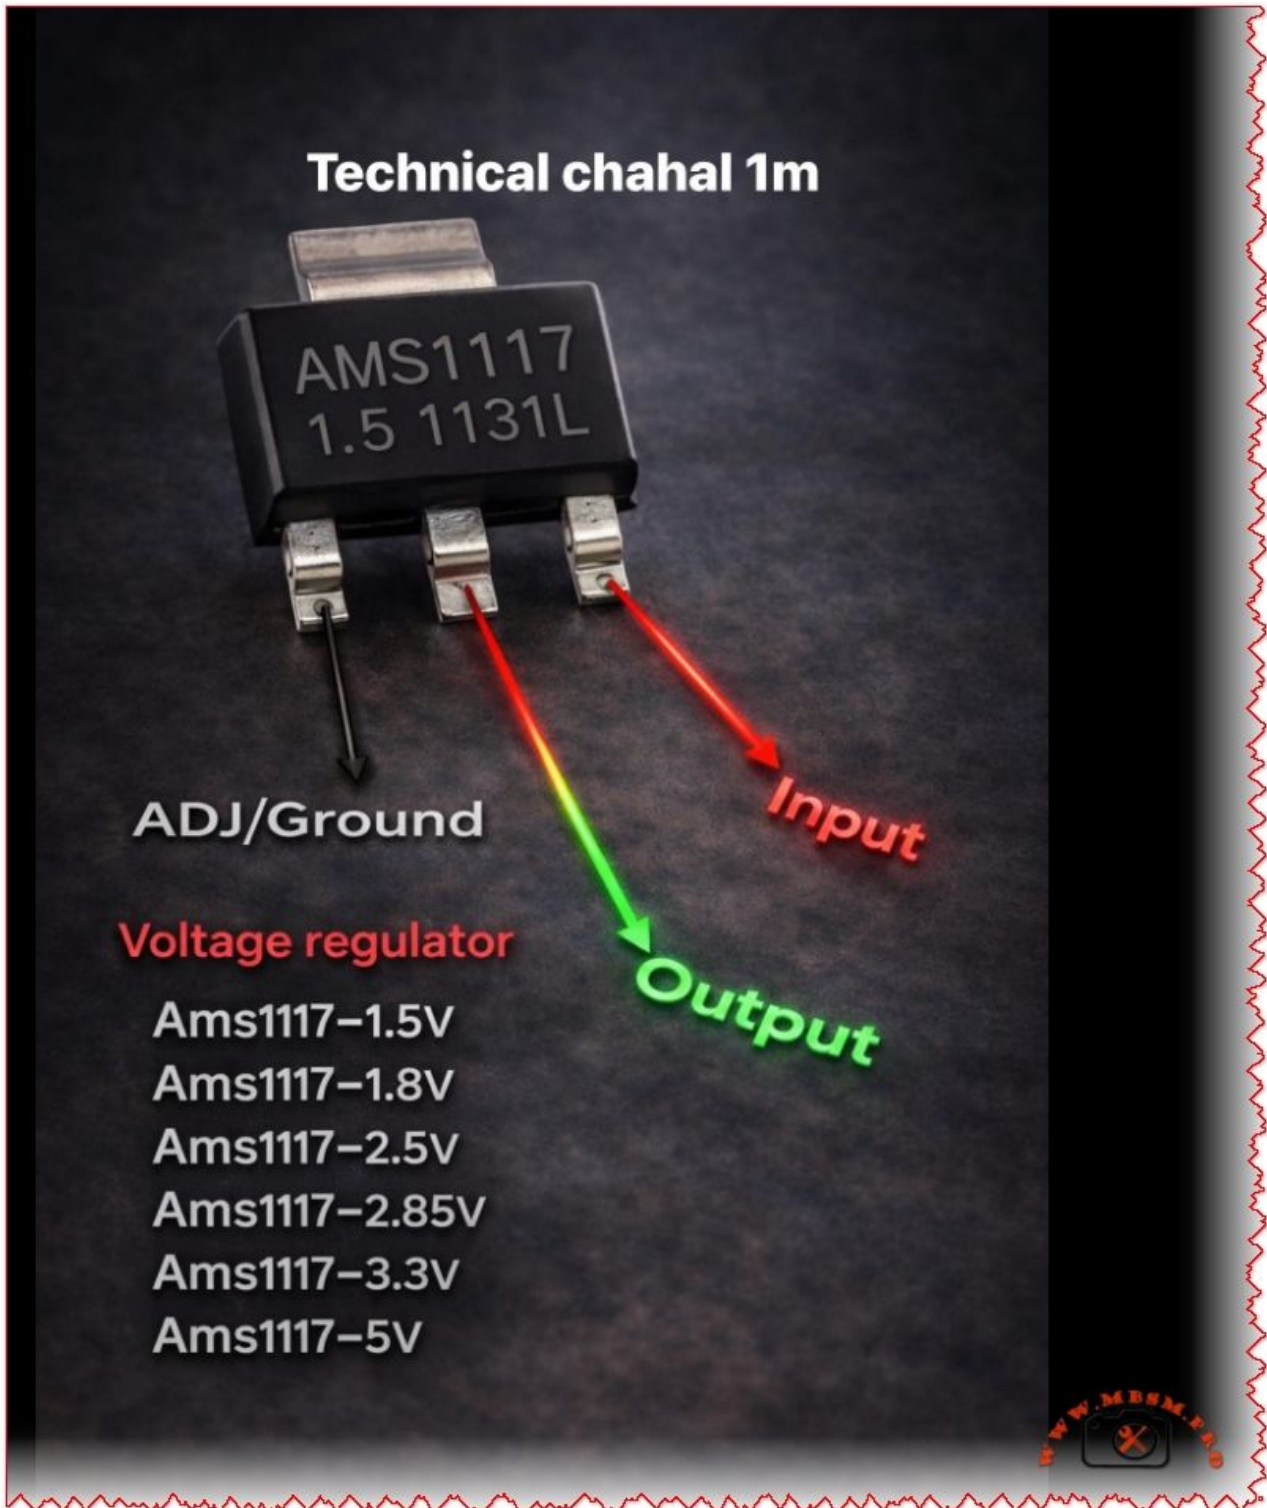

AMS1117 Voltage Regulator

Category: Electronic

written by www.mbsm.pro | 31 December 2025

Private Picture Copyright : WWW.MBSM.PRO

AMS1117 voltage regulator pinout input output ground fixed versions 1.5V 1.8V 2.5V 2.85V 3.3V 5V applications

Trane 24000 BTU, 4MXTE24ASB000AB, 4TXKE24ASB0000A

Category: air conditioner

written by www.mbsm.pro | 31 December 2025

Private Picture Copyright : WWW.MBSM.PRO

Discover the technical specifications, electrical data and installation guidelines for the Trane 24,000 BTU middle static pressure duct type air conditioner using R410A, ideal for residential and light commercial ducted systems.