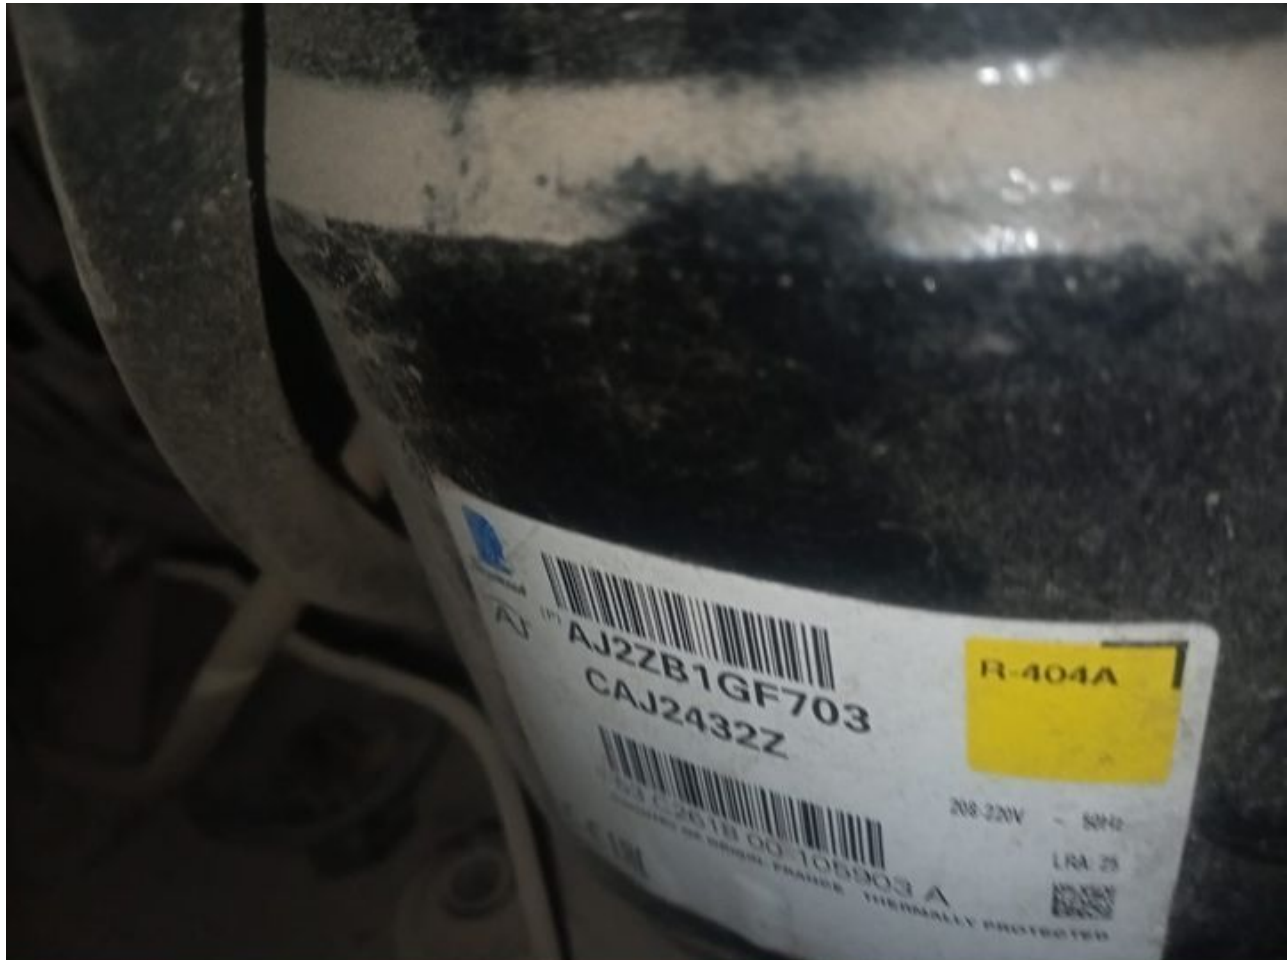

Mbsm.pro, CAJ2432Z, AJE2422ZHZ, 3/4 hp, Tecumseh, Compressor, R404a, Lbp, 480 w, 18.3CM³

Category: compressor

written by www.mbsm.pro | 7 October 2023

Private Picture Copyright : WWW.MBSM.PRO

Mbsm.pro, CAJ2432Z, AJE2422ZHZ, 3/4 hp, Tecumseh, Compressor, R404a, Lbp, 480 w, 18.3CM³

Mbsm.pro, compressor, Electrolux compressor, GL90TG, GP12TG, GP18TG, GR22TB, Sanaky 4-door 2000 liter, VH-2209HP

Category: compressor

written by www.mbsm.pro | 7 October 2023