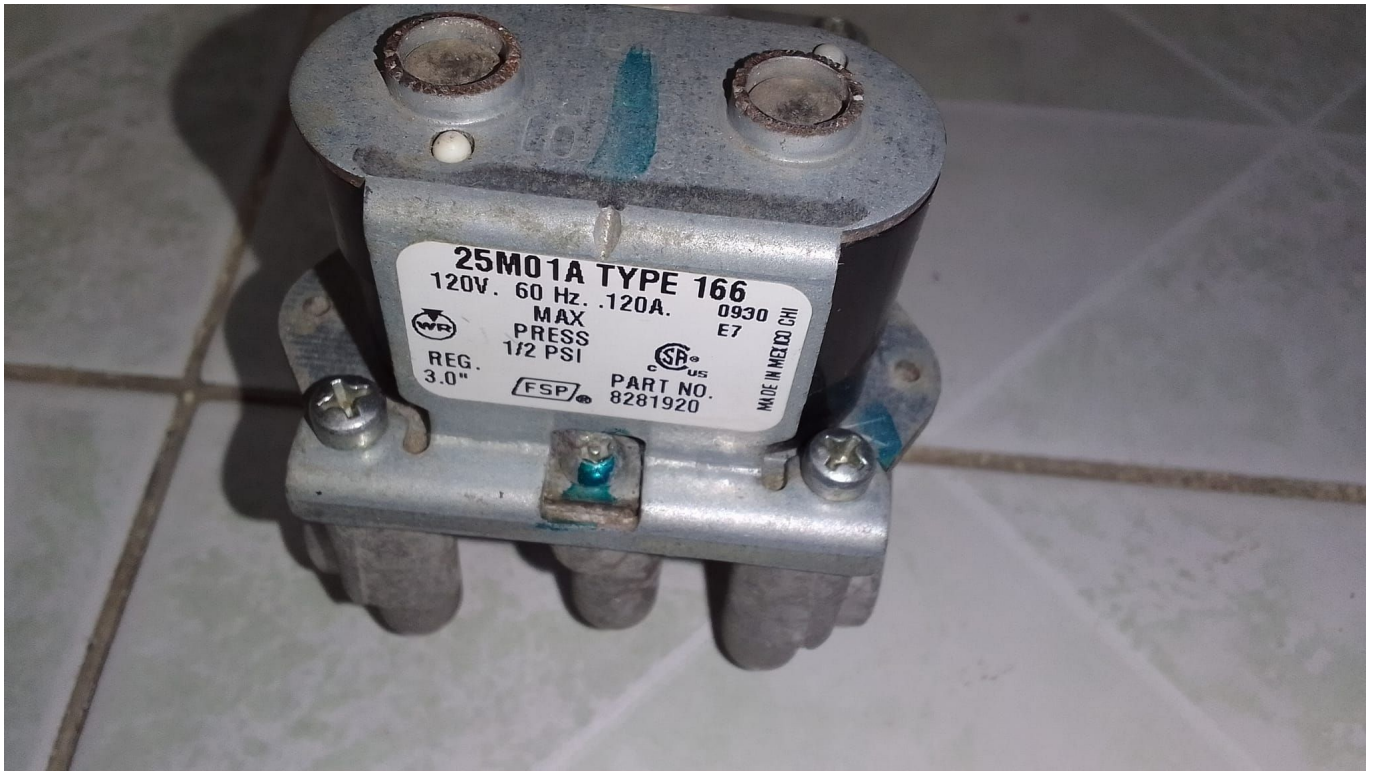

Private Picture Copyright : WWW.MBSM.PRO