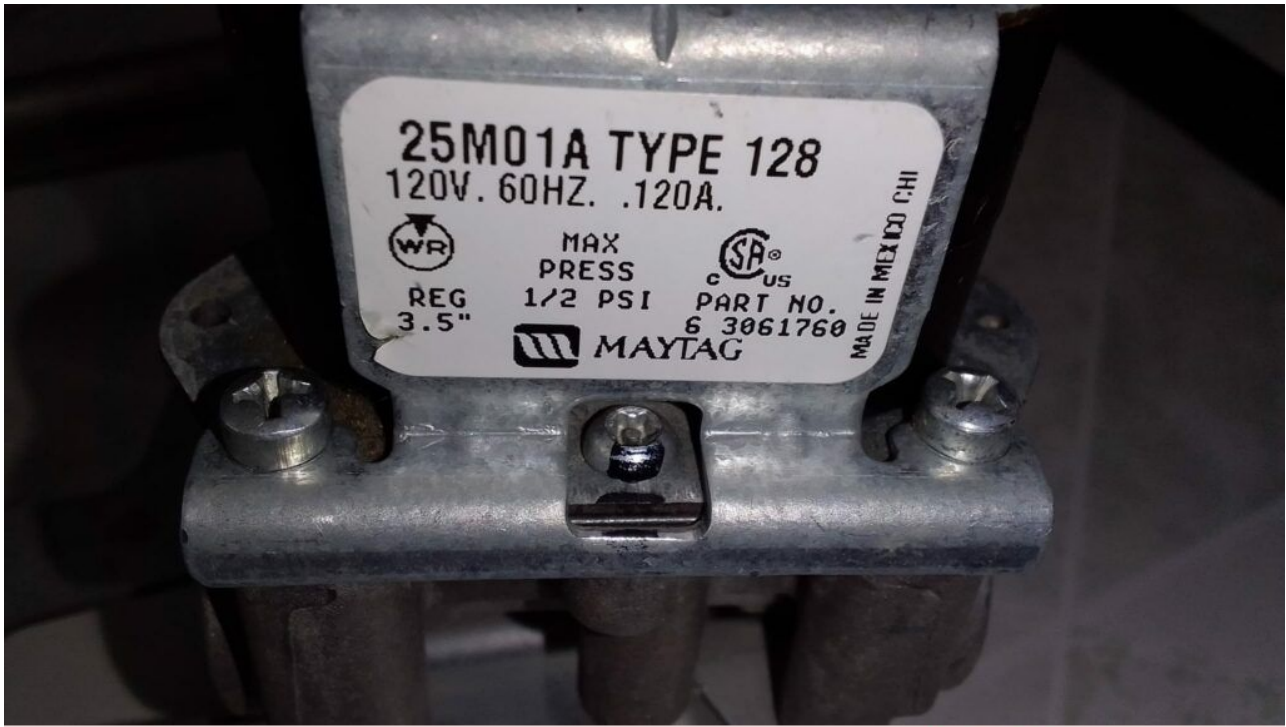

---

Mbsm.pro, KIRIAZI, KH690LN/15,  
(INVERTER), REFRIGERATOR, NO FROST,  
690 L, 27 feet

Category: Refrigerator

written by www.mbsm.pro | 21 September 2022

Private Picture Copyright : WWW.MBSM.PRO

Mbsm.pro, Pictures, Whirlpool dryer valves