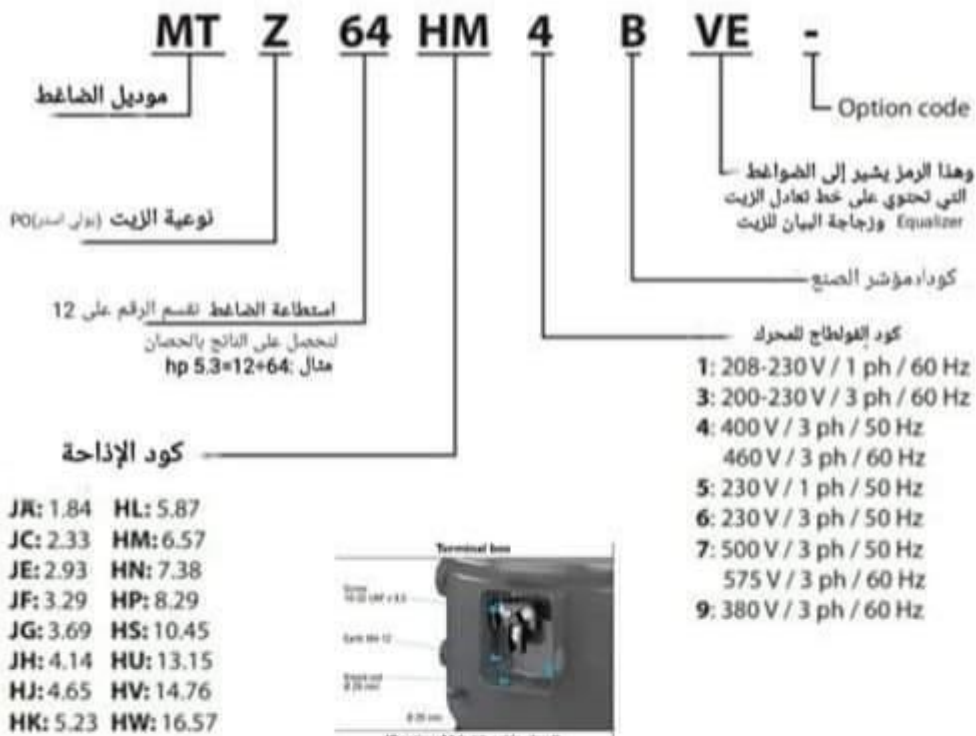

Private Picture Copyright: WWW.MBSM.PRO

How to read the codes of maneurop compressors This model of maneurop compressors (MT&MTZ) is designed to work on a wide range of medium and high applications, especially the MT