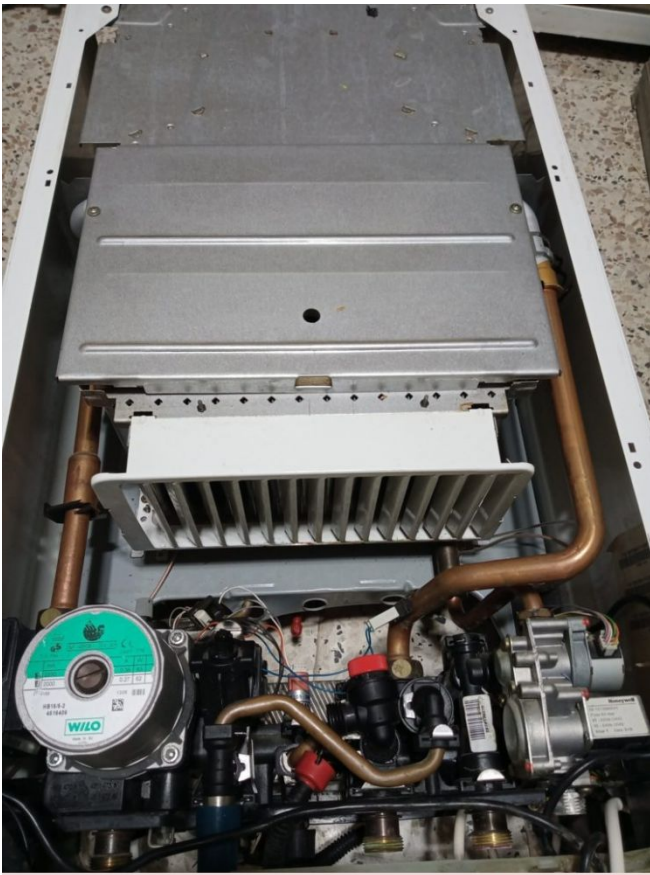

Private Picture Copyright: WWW.MBSM.PRO