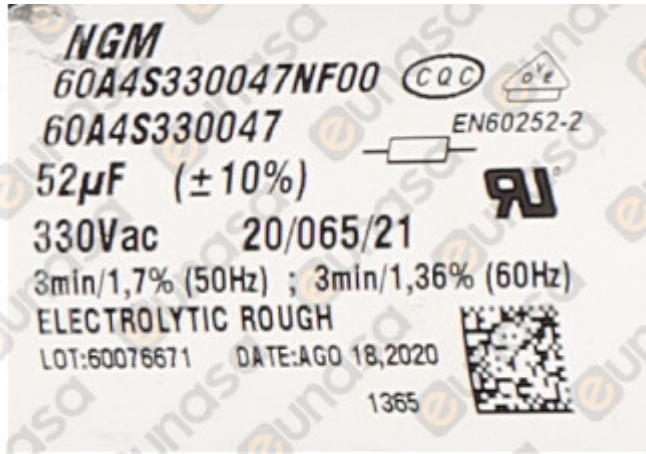

Compressor Tecumseh L` Unite CAJ2432Z, LBP – R404A, 220 – 240V, 50 Hz, 1 phase, discharge: 18.3 cm<sup>3</sup>, oil type: POE, oil charge: 887 cm<sup>3</sup>, electrical equipment: CSR, cooling power 381 W at -35 / +40 °C, connection: suction: 1/2 inch, discharge: 5/16 inch, sound level: 56 dBA, start capacitor: 8 8 uF/250V, run capacitor: 15 uF/400V, expansion device: capillary or expansion valve, height: 271 mm, weight: 21.5kg

Type: Low back pressure (LBP)

Refrigerant: R404a/507

Displacement: 14.32cm<sup>3</sup>

Power: 1/2CV

Voltage: 230V – 50Hz

Single-phase

Motor type: CSR

Weight: 13.4 kg

Evaporation temperature

-40°C: 243W

-30°C: 420W

-25°C: 535W

-10°C: 988W

Private Picture Copyright : [WWW.MBSM.PRO](http://WWW.MBSM.PRO)

Private Picture Copyright : [WWW.MBSM.PRO](http://WWW.MBSM.PRO)

Private Picture Copyright : [WWW.MBSM.PRO](http://WWW.MBSM.PRO)