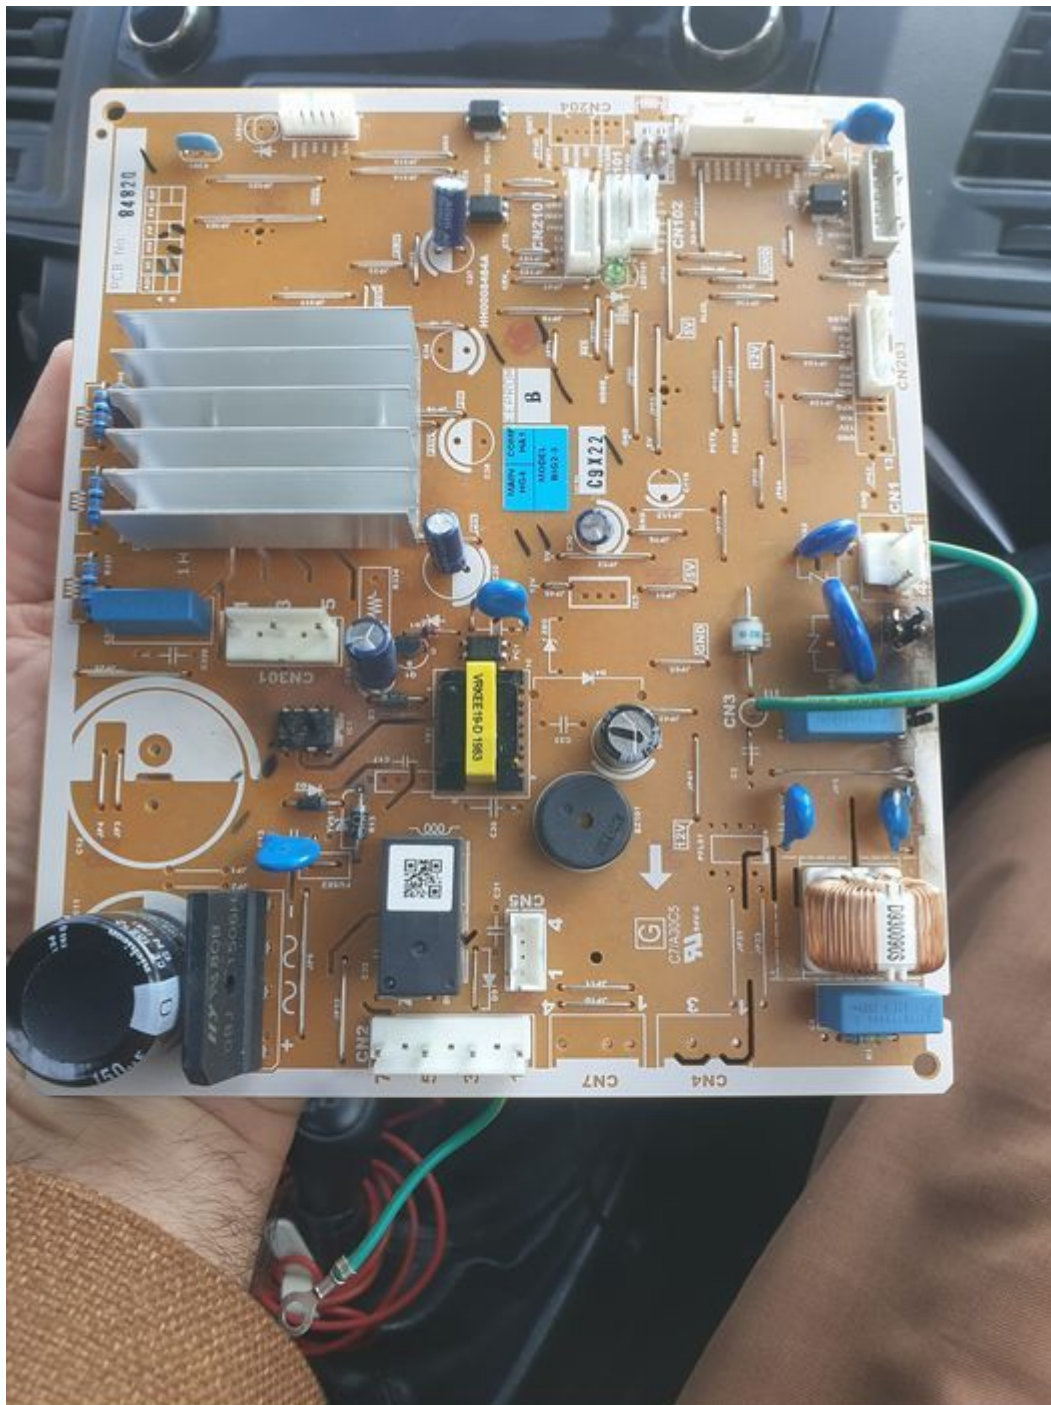

Private Picture Copyright : WWW.MBSM.PRO

Saunier Duval C25E

Category: Pictures

written by www.mbsm.pro | 31 December 2021