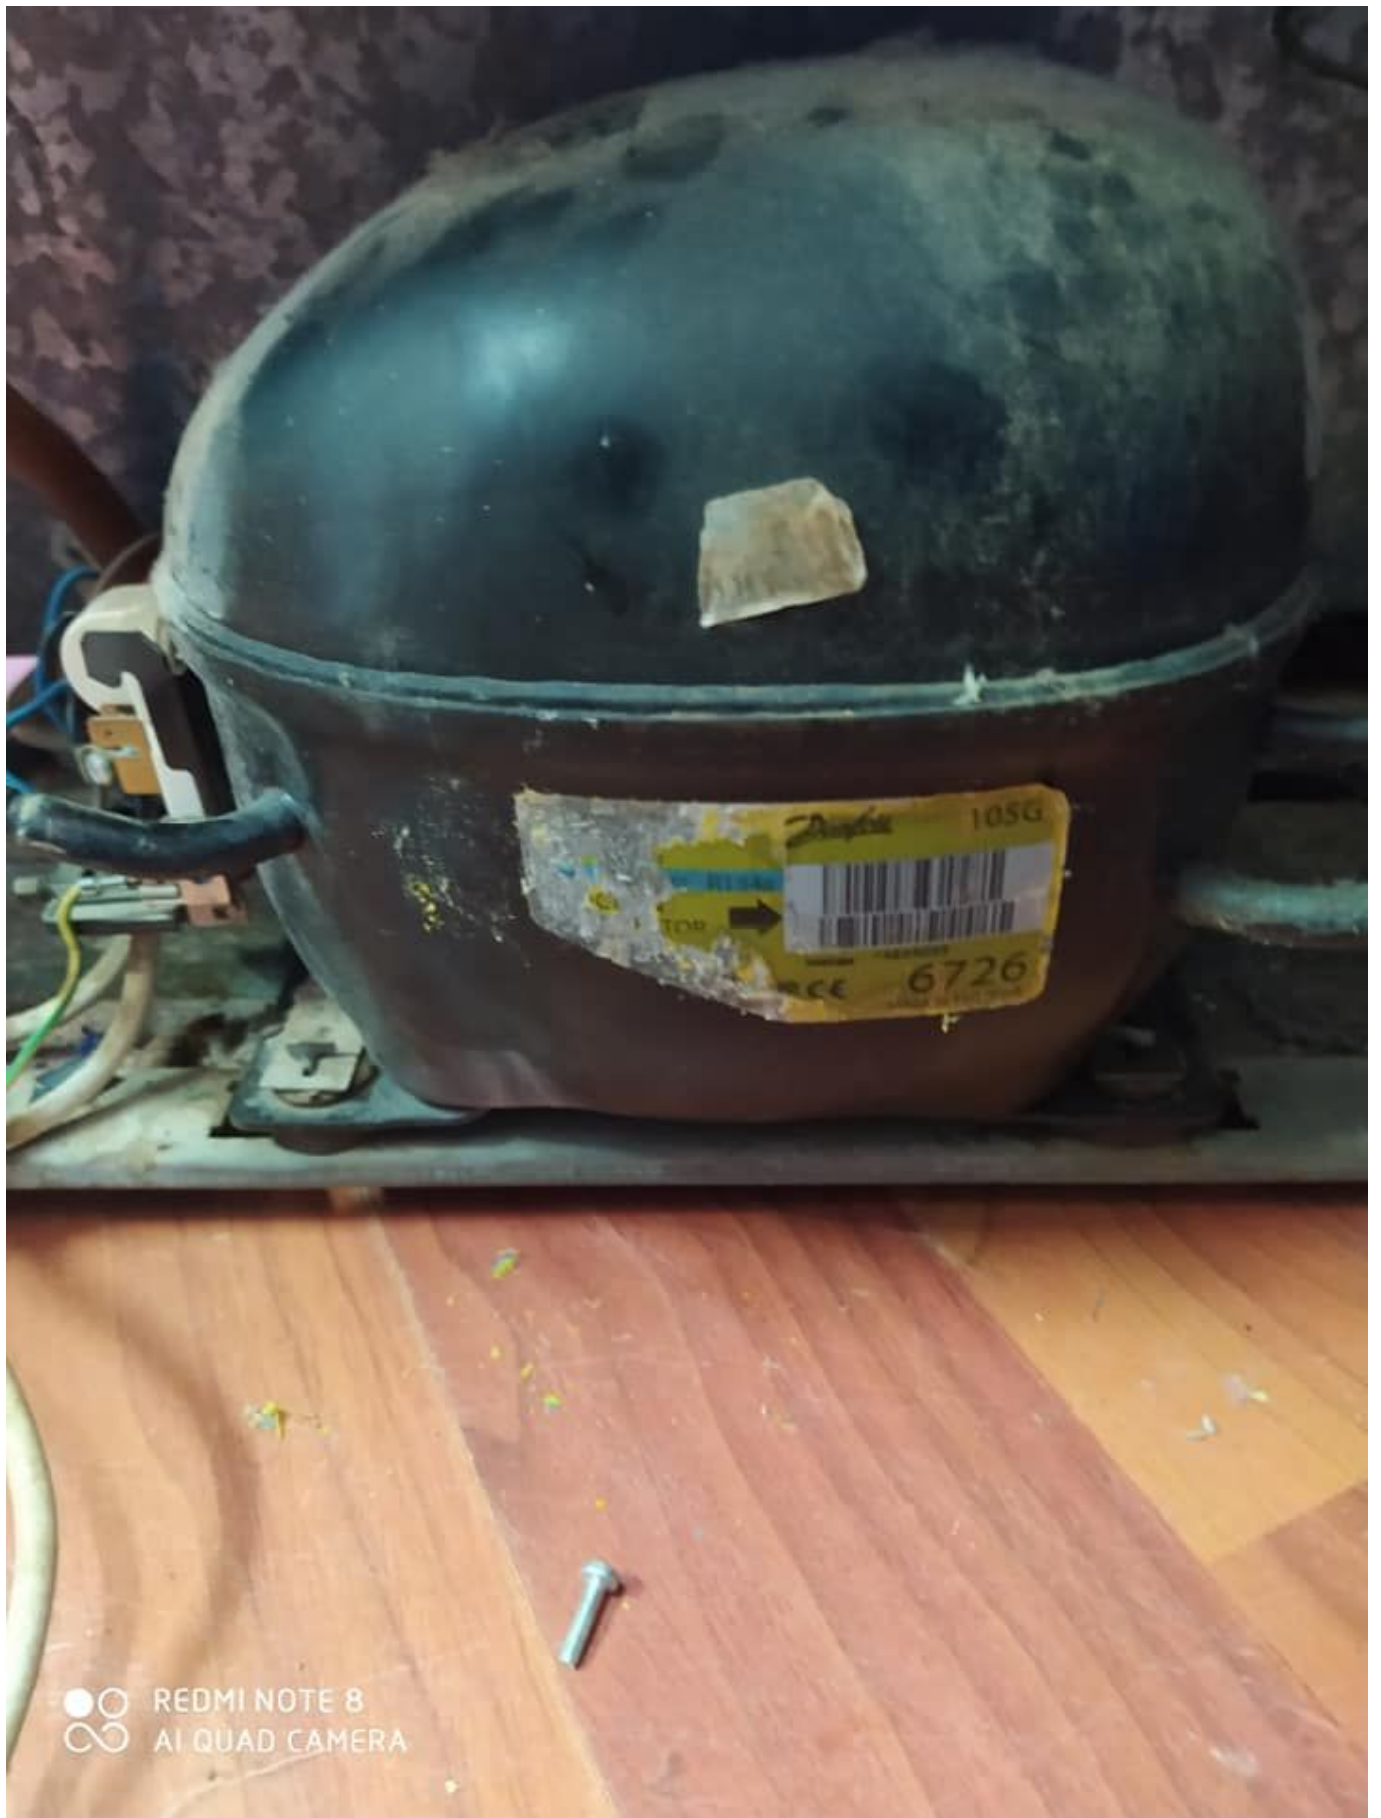

Private Picture Copyright : WWW.MBSM.PRO

Mbsm_dot_pro_private_PDF_NL7.3FTTélécharger
Mbsm_dot_pro_private_PDF_nl73ft_105g6731_r134a_220v_50hz_11-2011_desd406c102Télé
charger