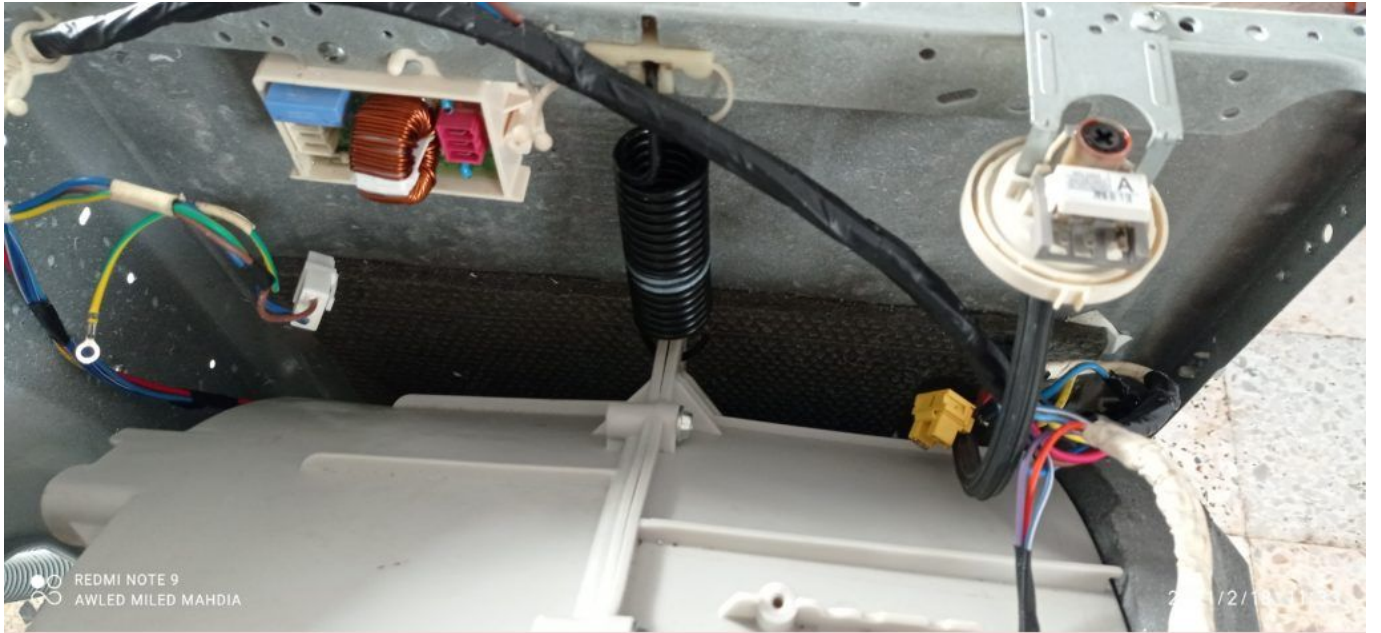

REDMI NOTE 9
AWLED MILED MAHDIA

2021/2/18

Private Picture Copyright: WWW.MBSM.PRO