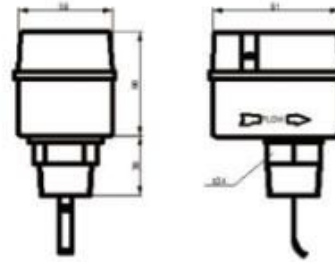

FSF50P-1SN