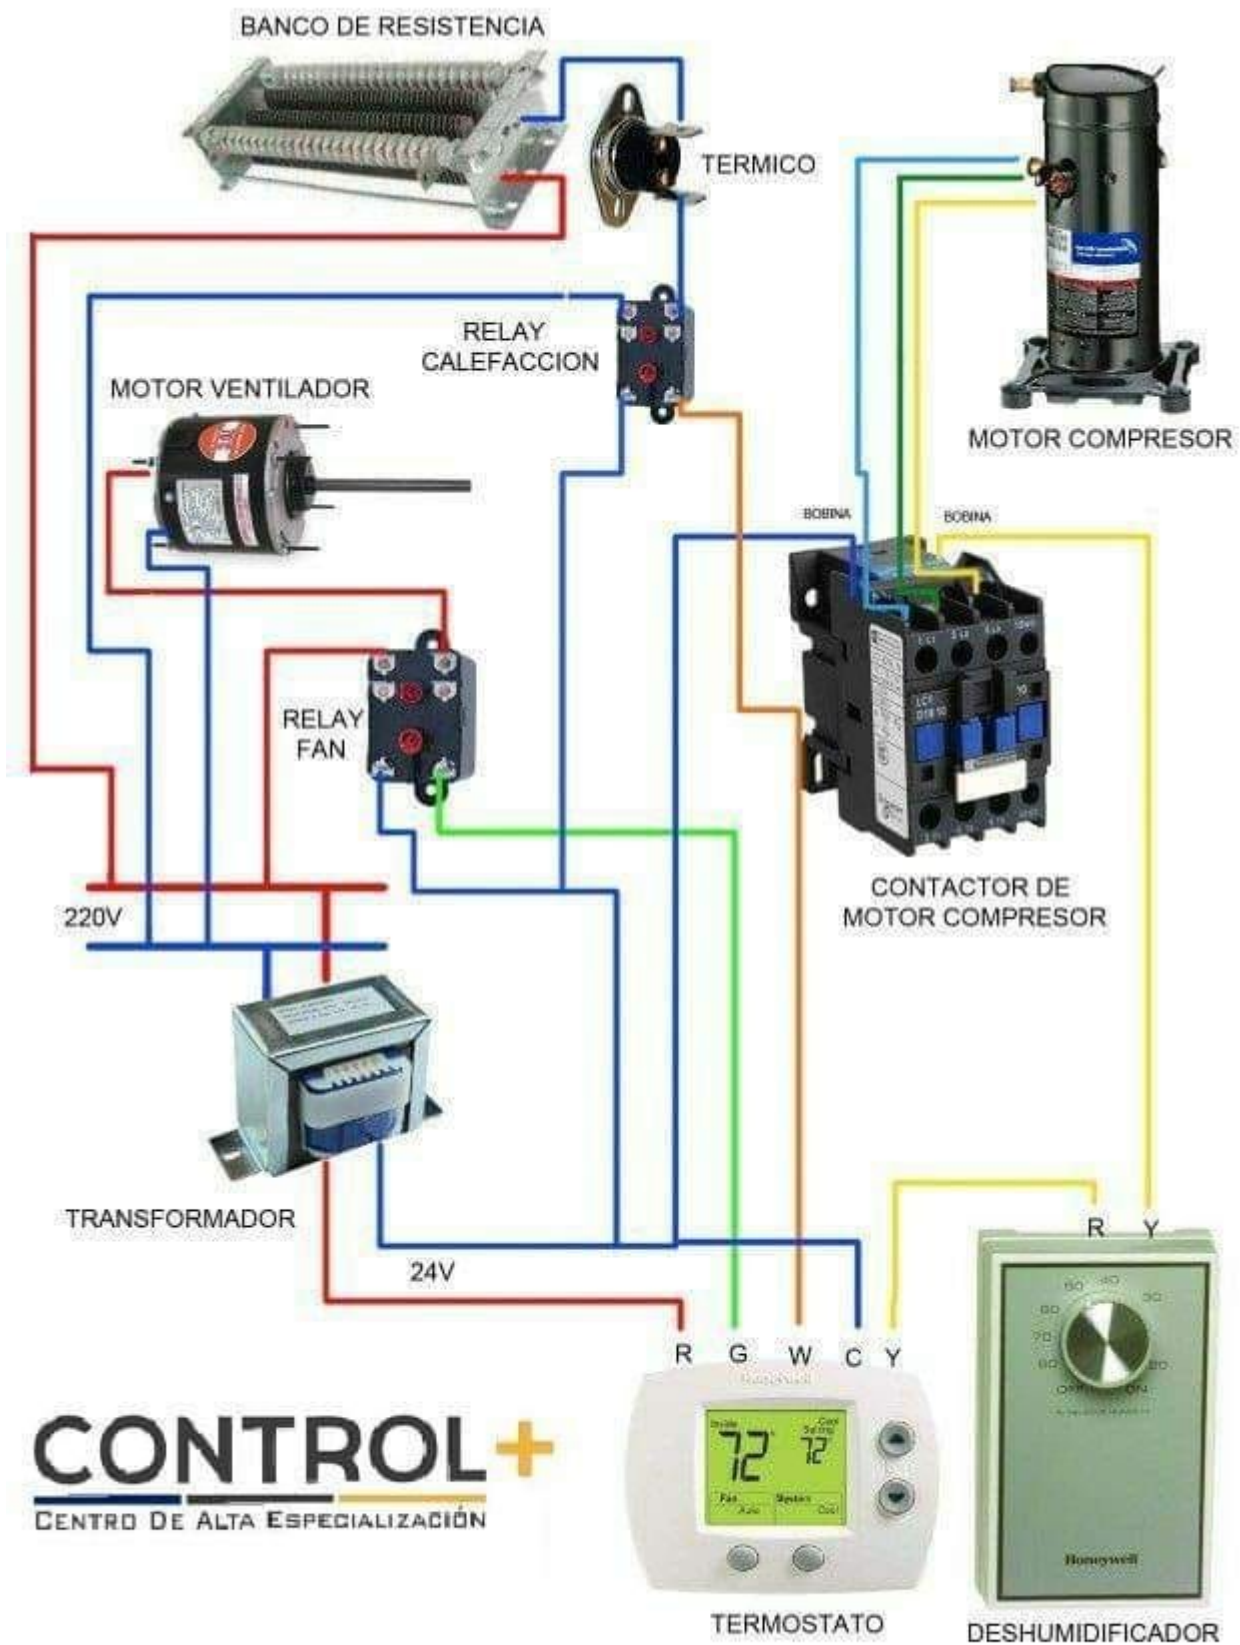

Private Picture Copyright : WWW.MBSM.PRO

Centre de Control Système de refroidissement