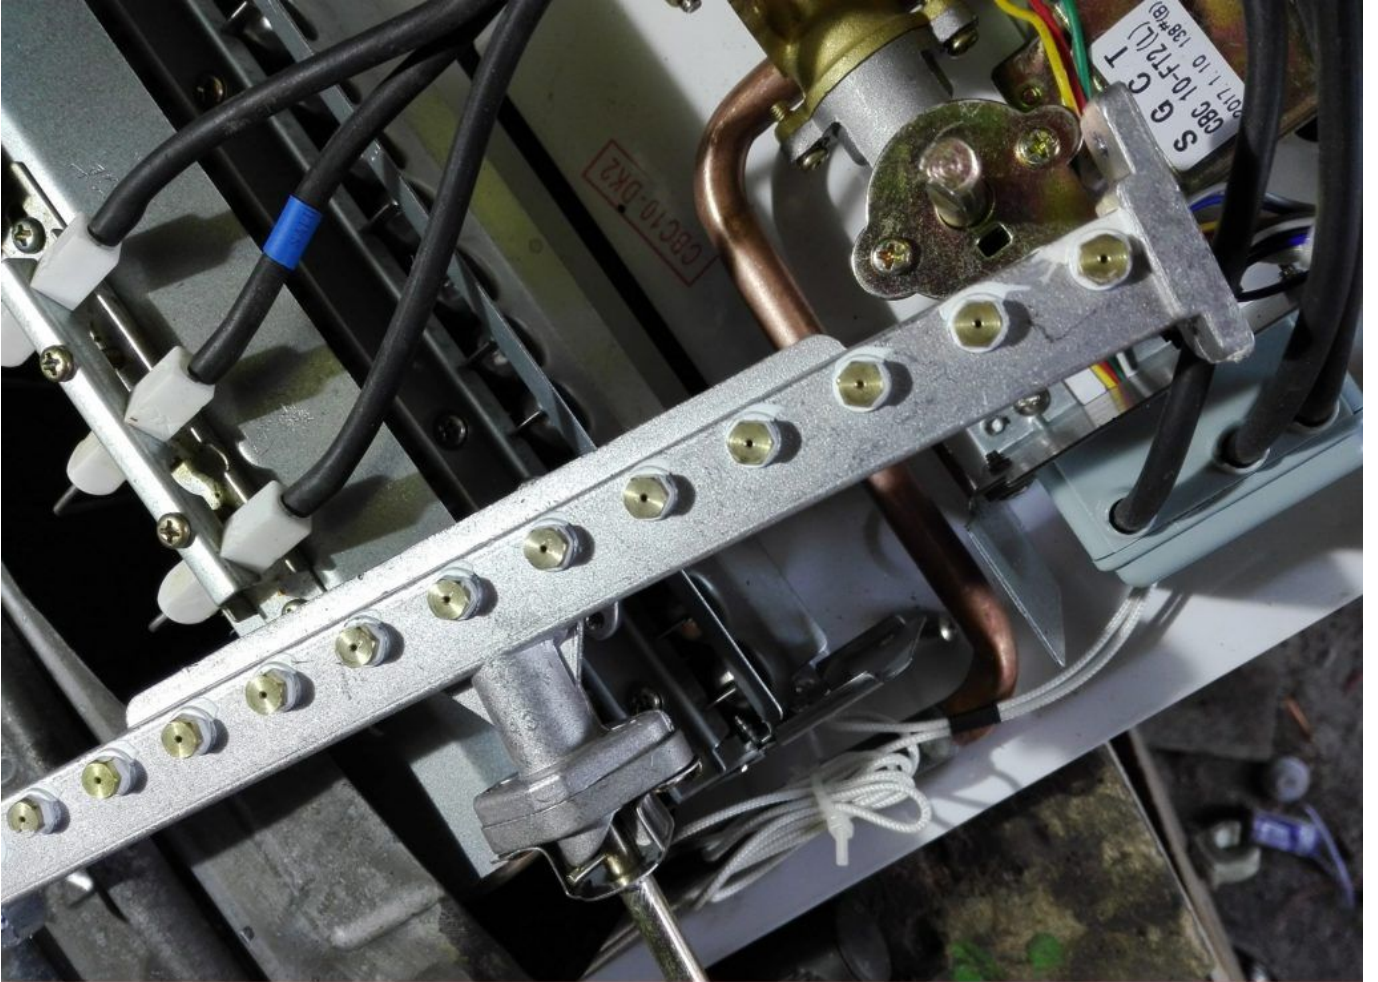

# Changement injecteur gaz , M5 chauffe-eau Electronique 10l

Category: Technologie, Tester ok

written by [www.mbsm.pro](http://www.mbsm.pro) | 11 April 2020

PictureS Mbsm Dot Pro : [www.mbsm.pro](http://www.mbsm.pro)