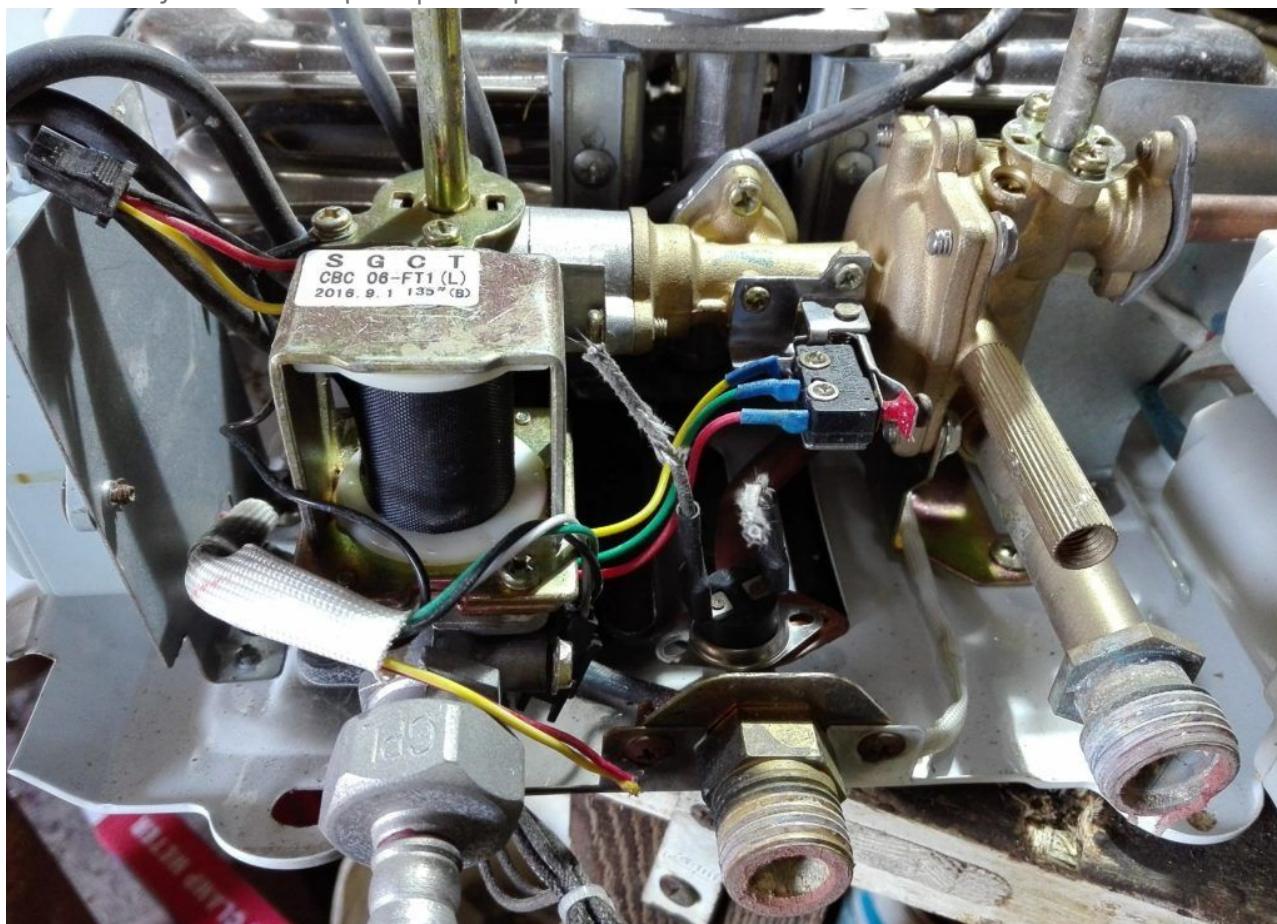

# Changement injecteur gaz , M5 chauffe-eau Electronique 10l

Category: Technologie, Tester ok

written by [www.mbsm.pro](http://www.mbsm.pro) | 11 April 2020

PictureS Mbsm Dot Pro : [www.mbsm.pro](http://www.mbsm.pro)