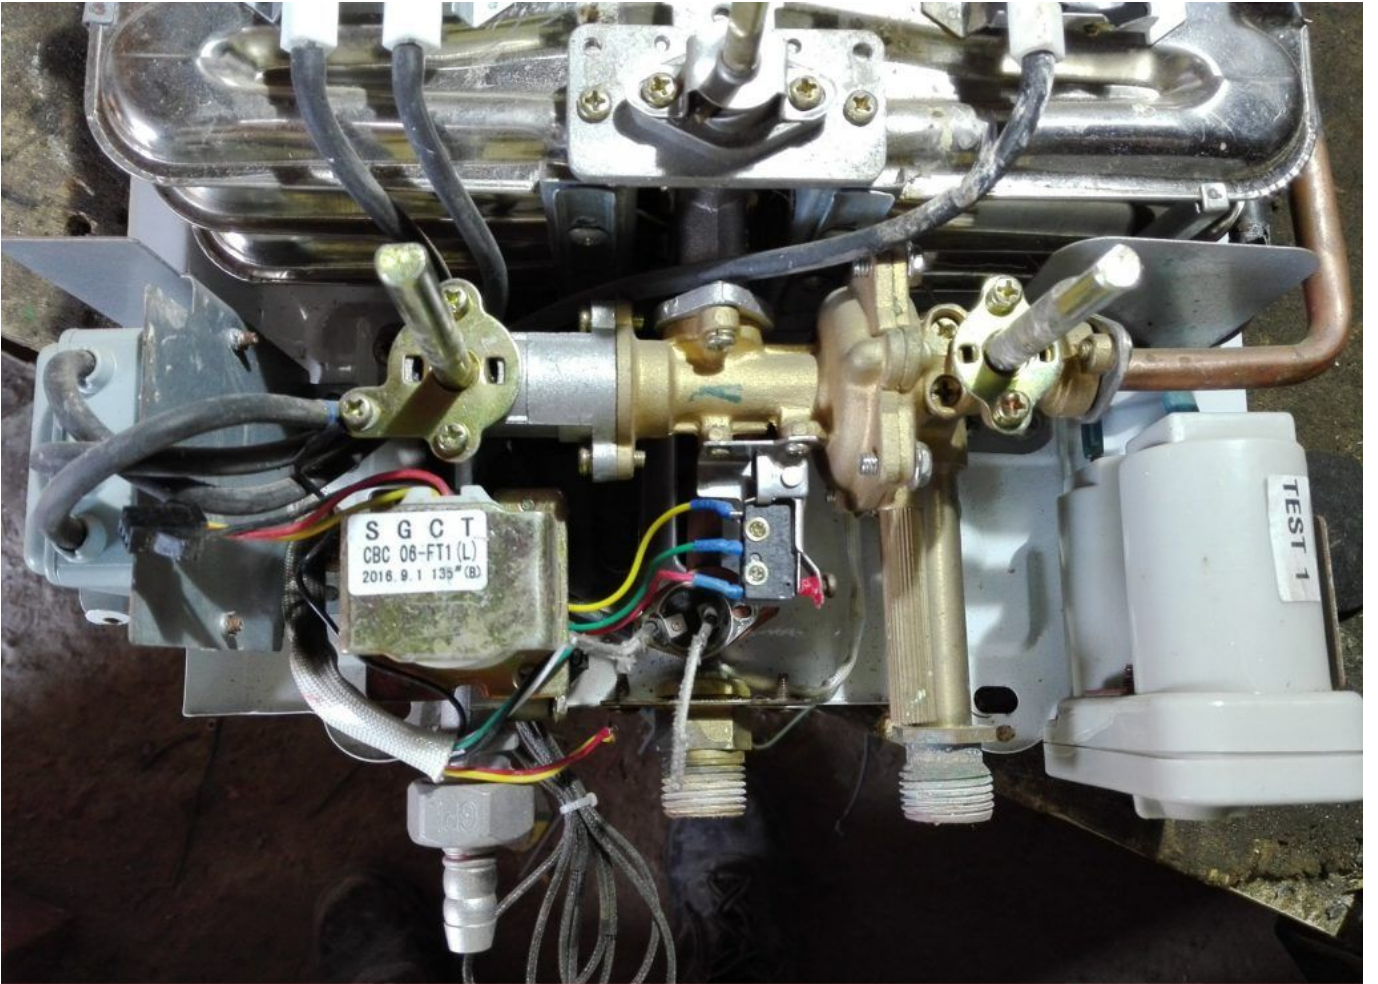

# Changement injecteur gaz , M5 chauffe-eau Electronique 10l

Category: Technologie, Tester ok

written by [www.mbsm.pro](http://www.mbsm.pro) | 11 April 2020

PictureS Mbsm Dot Pro : [www.mbsm.pro](http://www.mbsm.pro)