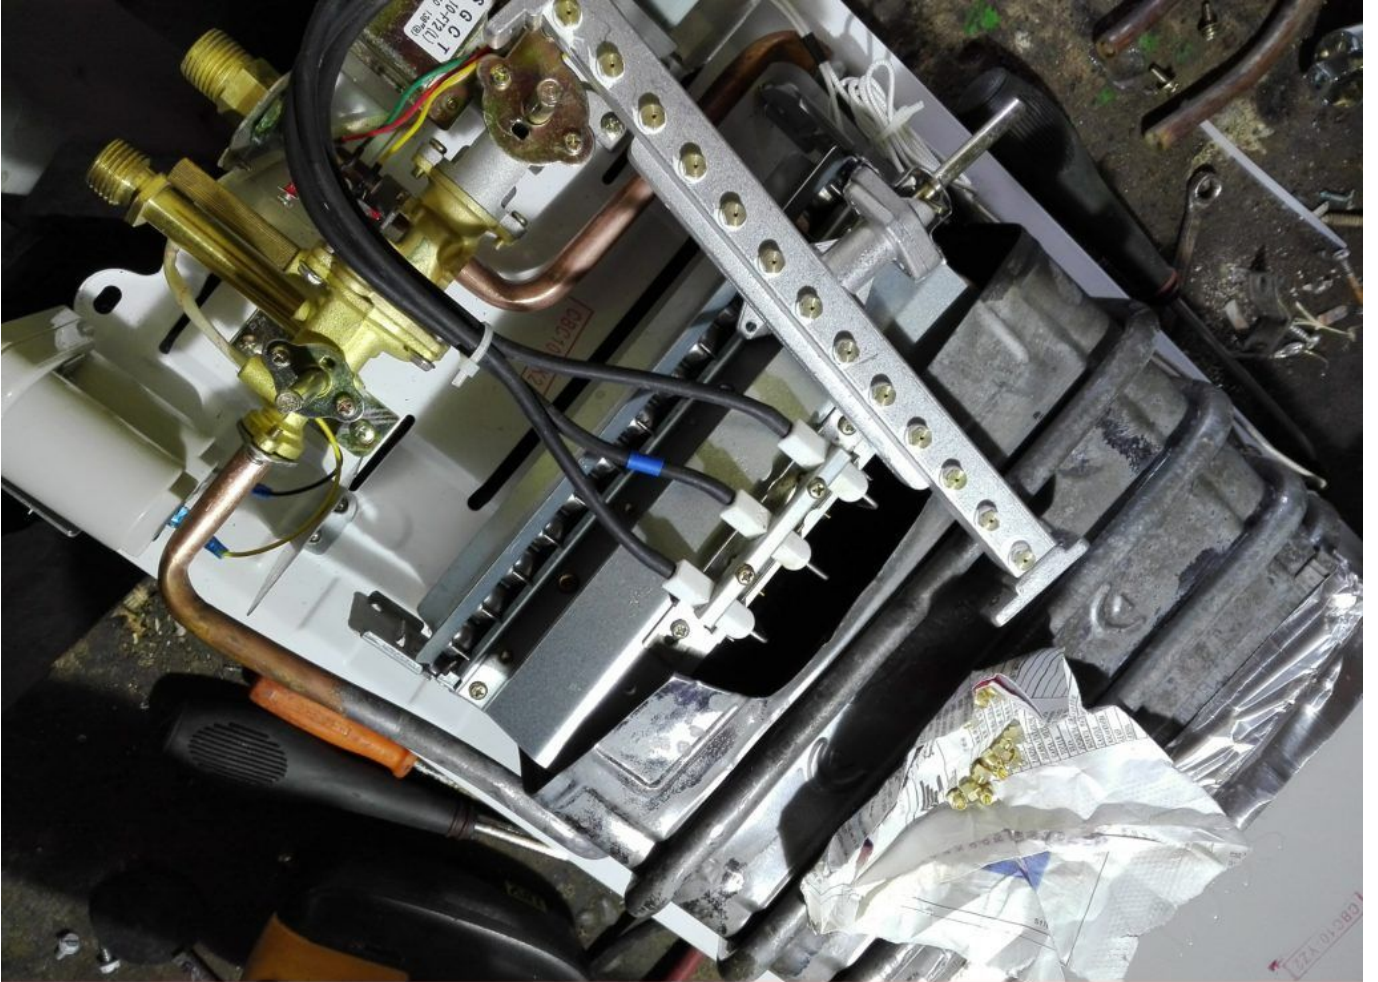

# Changement injecteur gaz , M5 chauffe-eau Electronique 10l

Category: Technologie, Tester ok

written by [www.mbsm.pro](http://www.mbsm.pro) | 11 April 2020

PictureS Mbsm Dot Pro : [www.mbsm.pro](http://www.mbsm.pro)