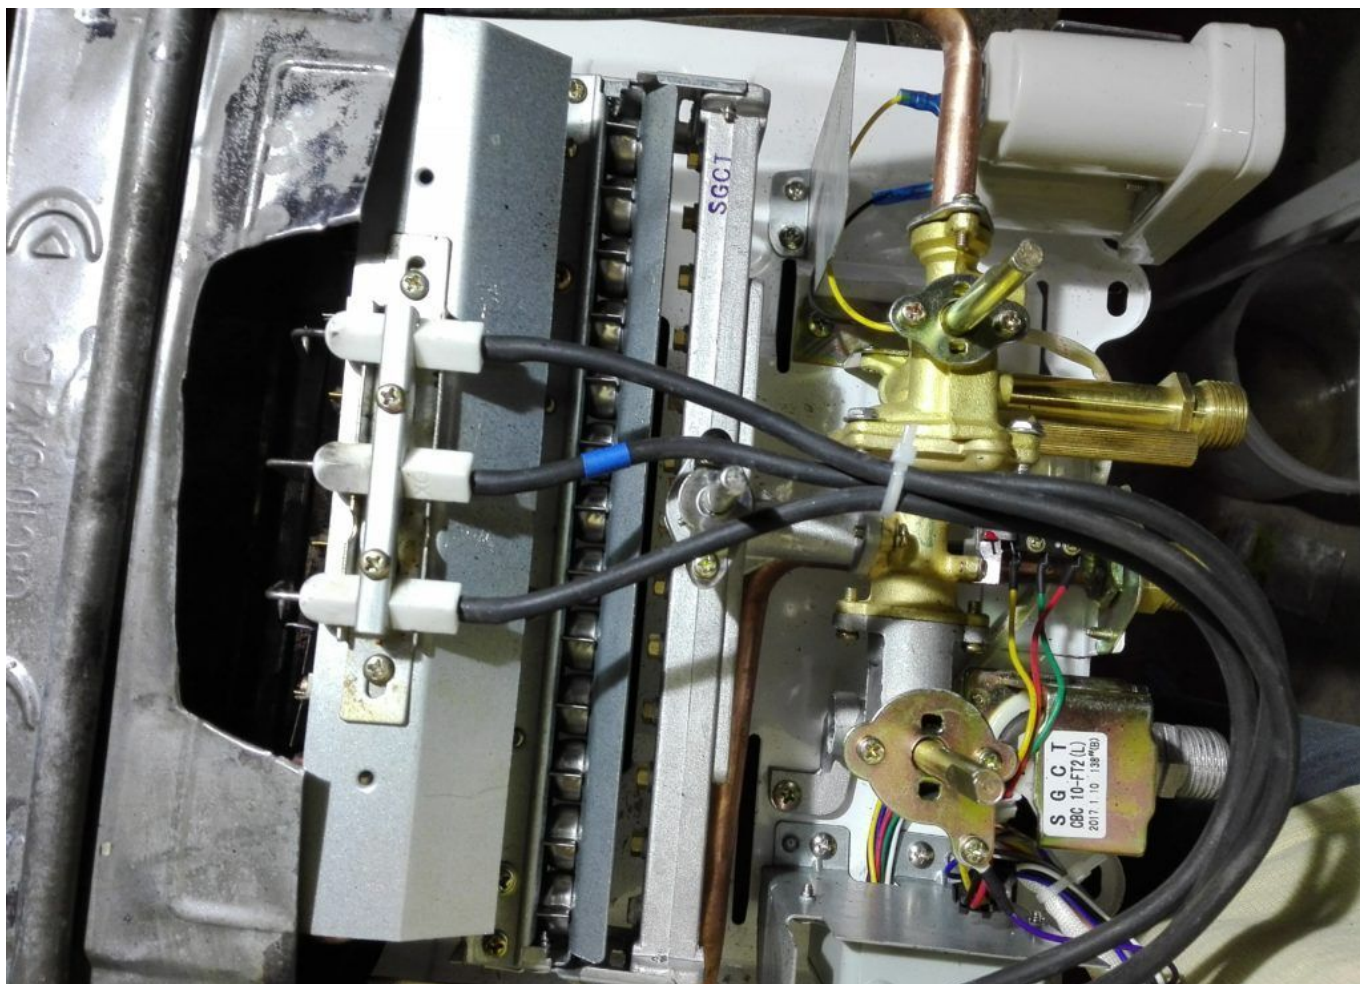

# Changement injecteur gaz , M5 chauffe-eau Electronique 10l

Category: Technologie, Tester ok

written by [www.mbsm.pro](http://www.mbsm.pro) | 11 April 2020

PictureS Mbsm Dot Pro : [www.mbsm.pro](http://www.mbsm.pro)