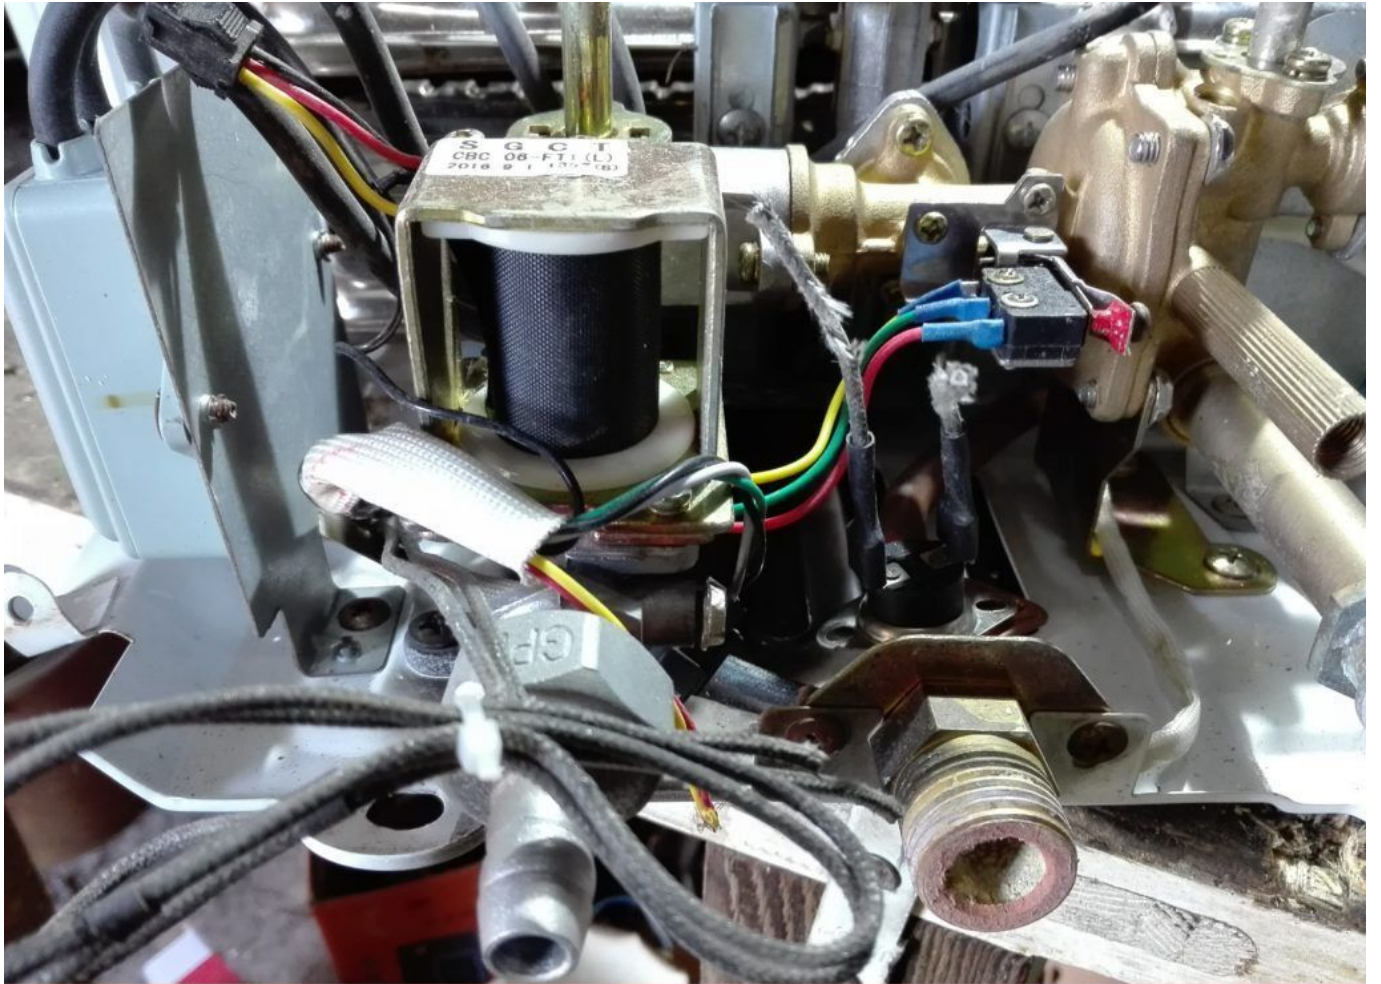

# Changement injecteur gaz , M5 chauffe-eau Electronique 10l

Category: Technologie, Tester ok

written by [www.mbsm.pro](http://www.mbsm.pro) | 11 April 2020

PictureS Mbsm Dot Pro : [www.mbsm.pro](http://www.mbsm.pro)