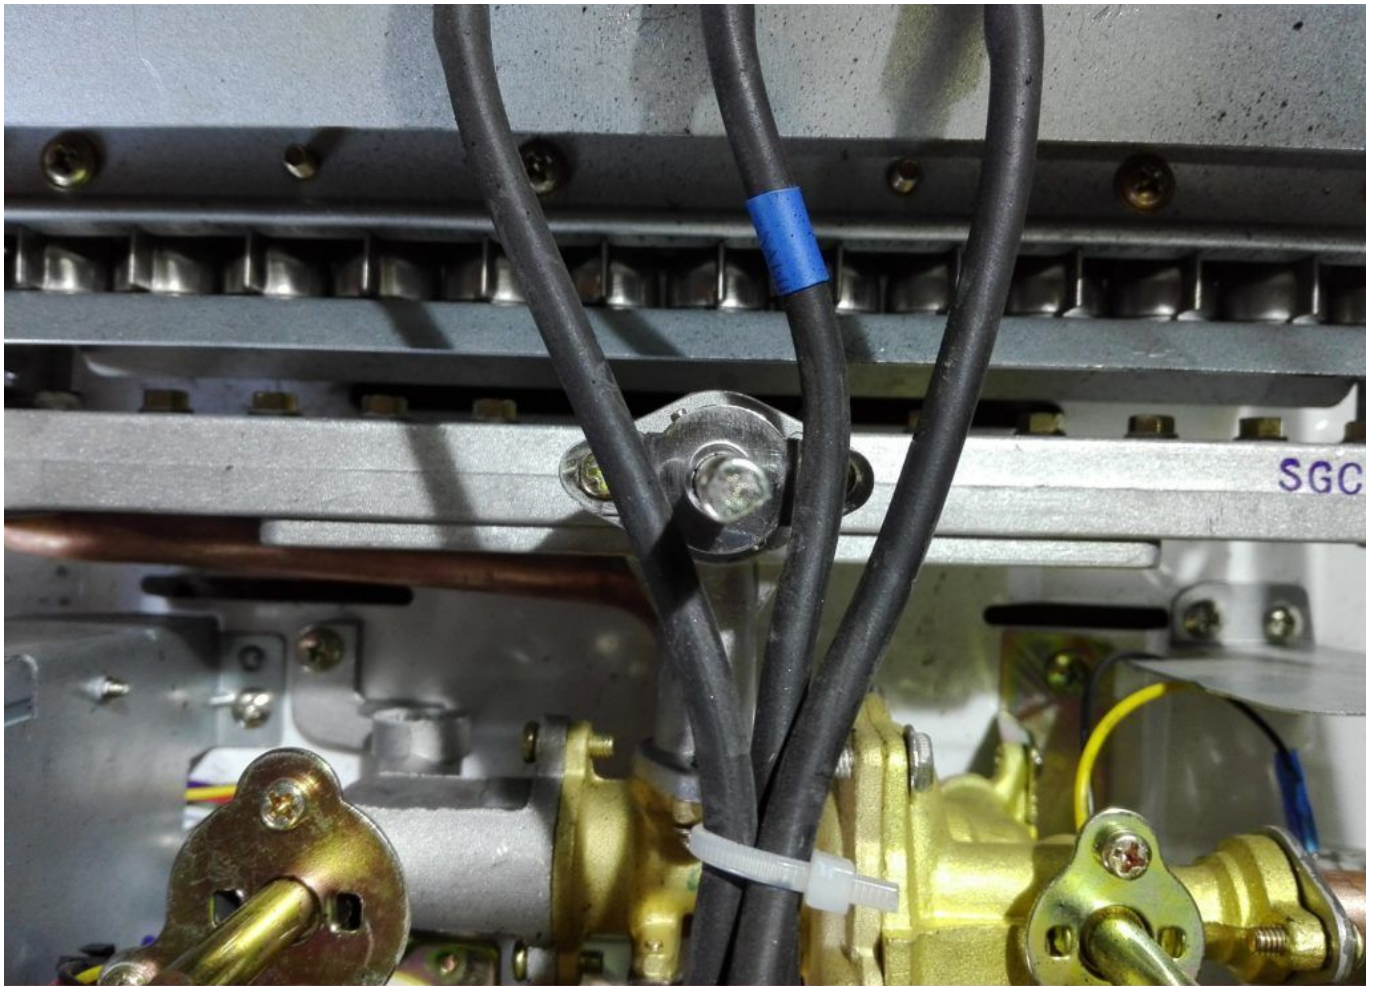

# Changement injecteur gaz , M5 chauffe-eau Electronique 10l

Category: Technologie, Tester ok

written by [www.mbsm.pro](http://www.mbsm.pro) | 11 April 2020

PictureS Mbsm Dot Pro : [www.mbsm.pro](http://www.mbsm.pro)