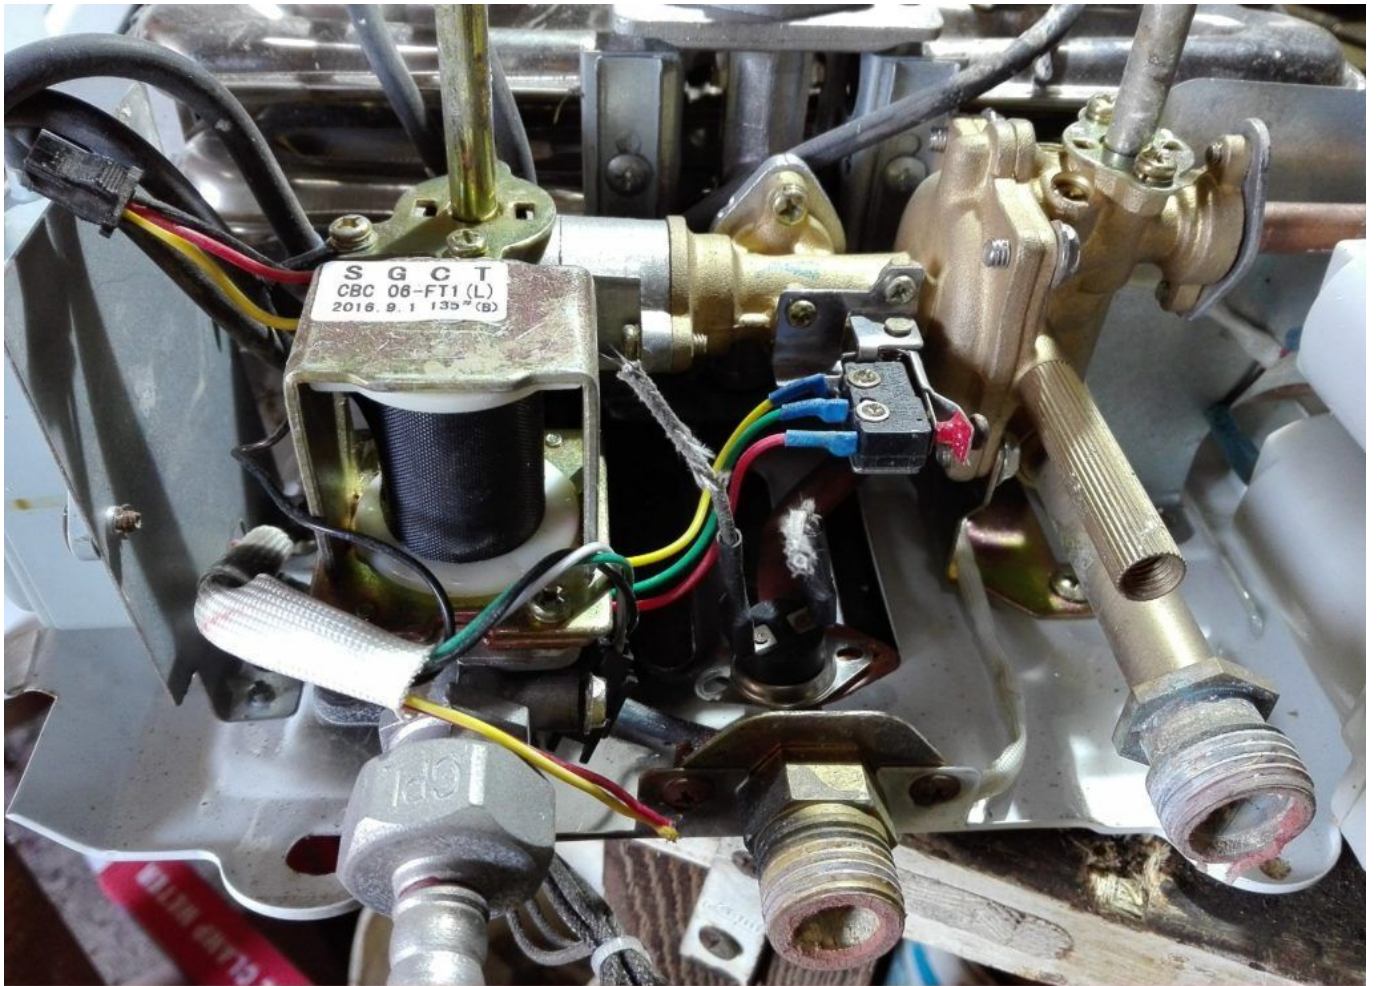

# Changement injecteur gaz , M5 chauffe-eau Electronique 10l

Category: Technologie, Tester ok

written by [www.mbsm.pro](http://www.mbsm.pro) | 11 April 2020

PictureS Mbsm Dot Pro : [www.mbsm.pro](http://www.mbsm.pro)