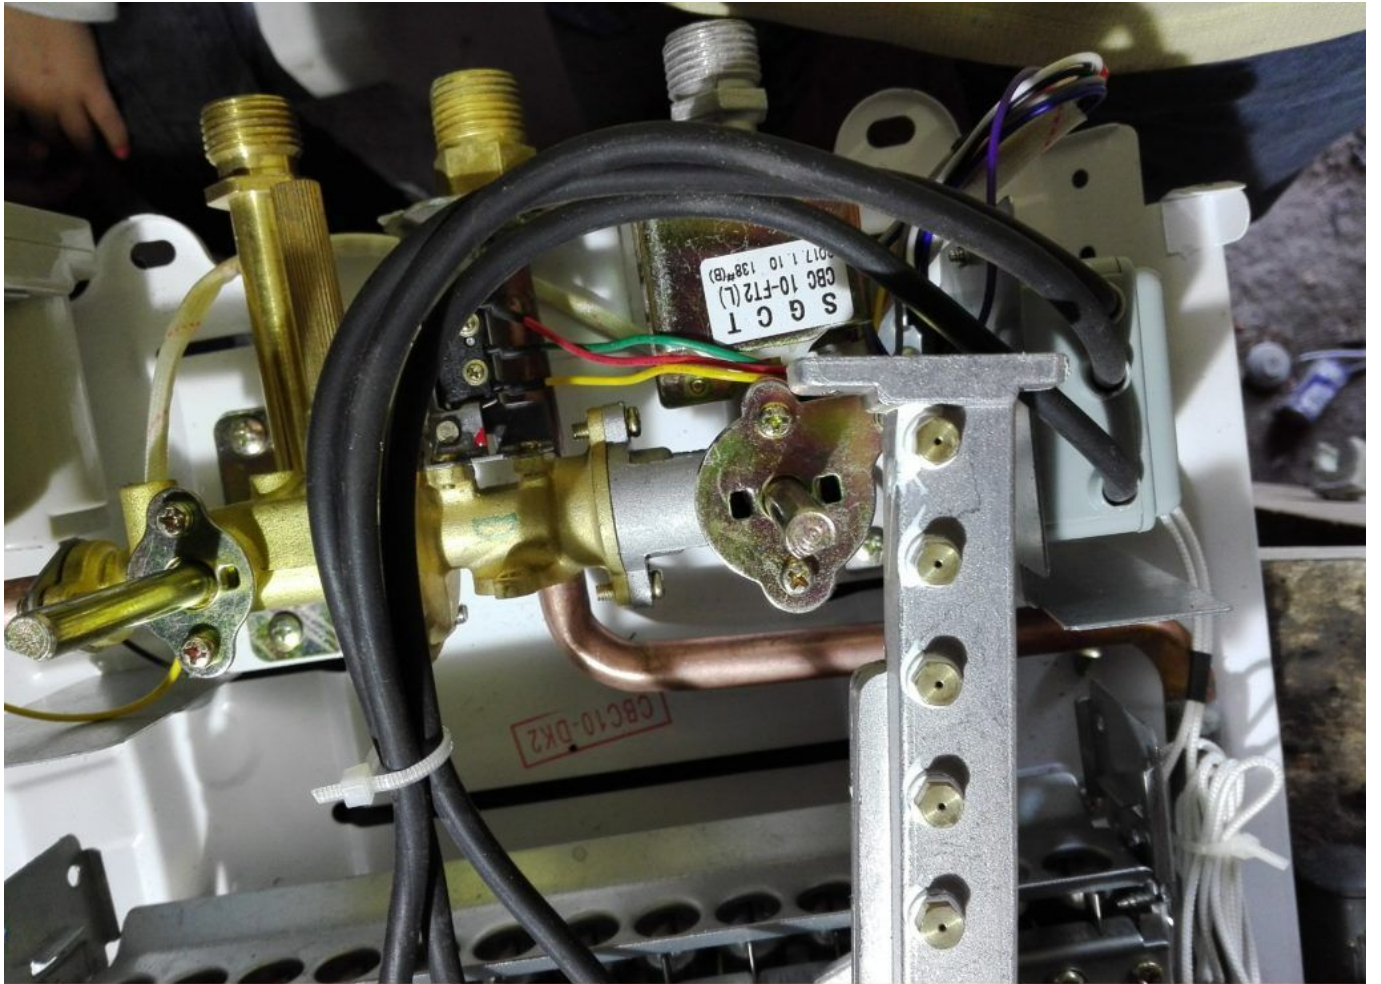

# Changement injecteur gaz , M5 chauffe-eau Electronique 10l

Category: Technologie, Tester ok

written by [www.mbsm.pro](http://www.mbsm.pro) | 11 April 2020

PictureS Mbsm Dot Pro : [www.mbsm.pro](http://www.mbsm.pro)