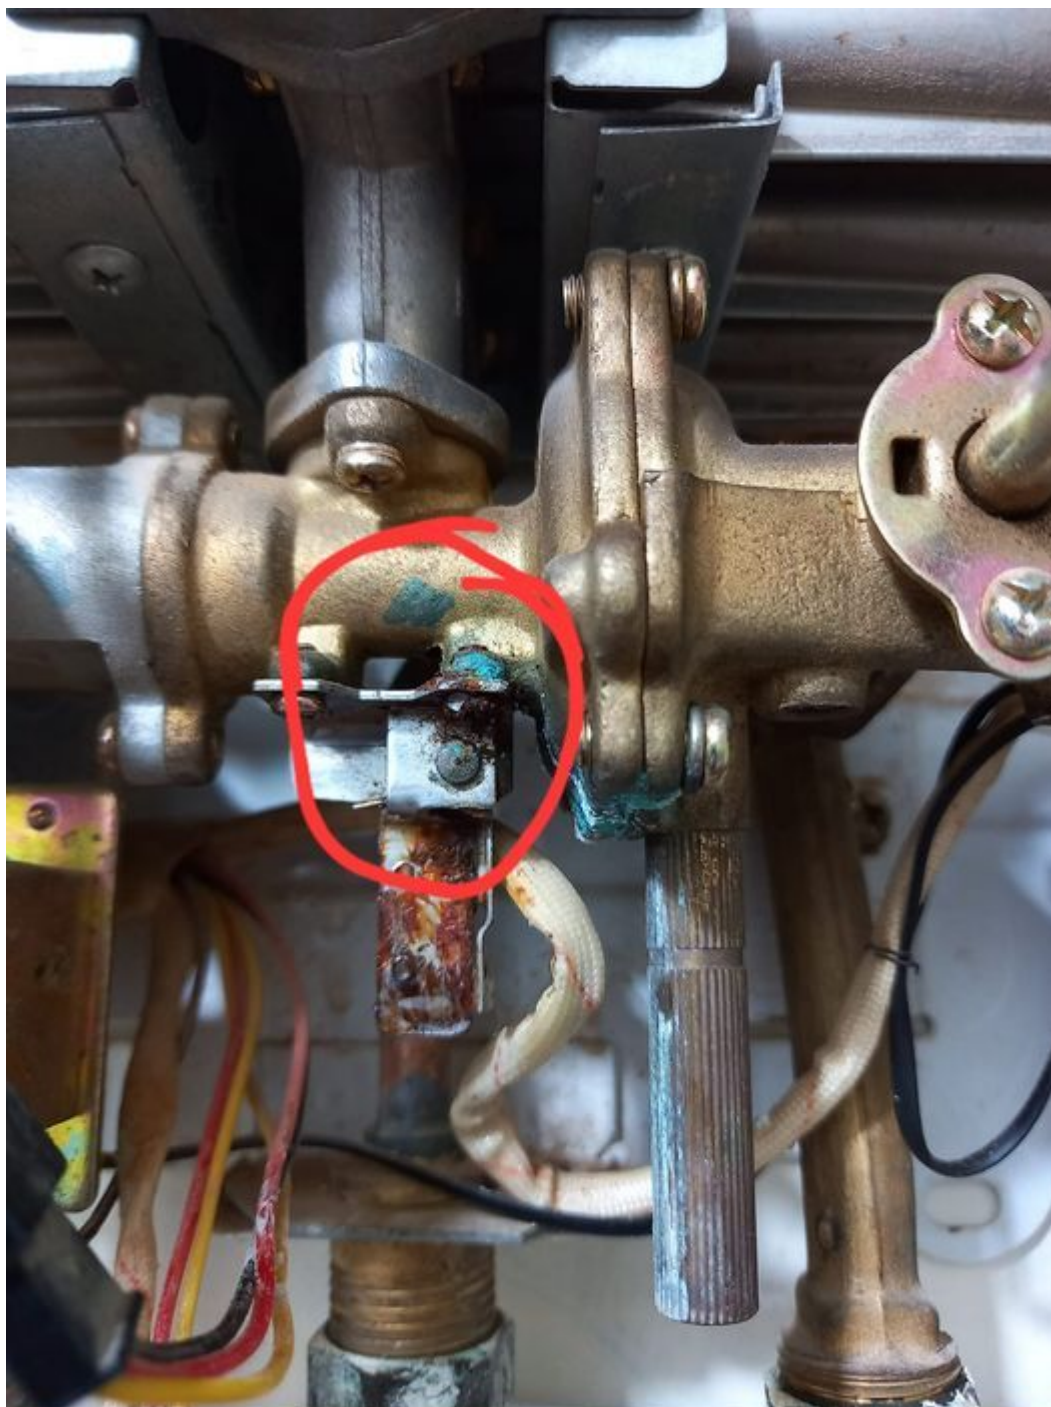

Private Picture Copyright : WWW.MBSM.PRO

Core Mécanique du chauffe-eau Électronique 10 litre

Compressor ,TECUMSEH 1/4HP ,THG1374YS, R134A ,tm271-ms-393

Category: Technologie,Tester ok
written by www.mbsm.pro | 11 April 2020