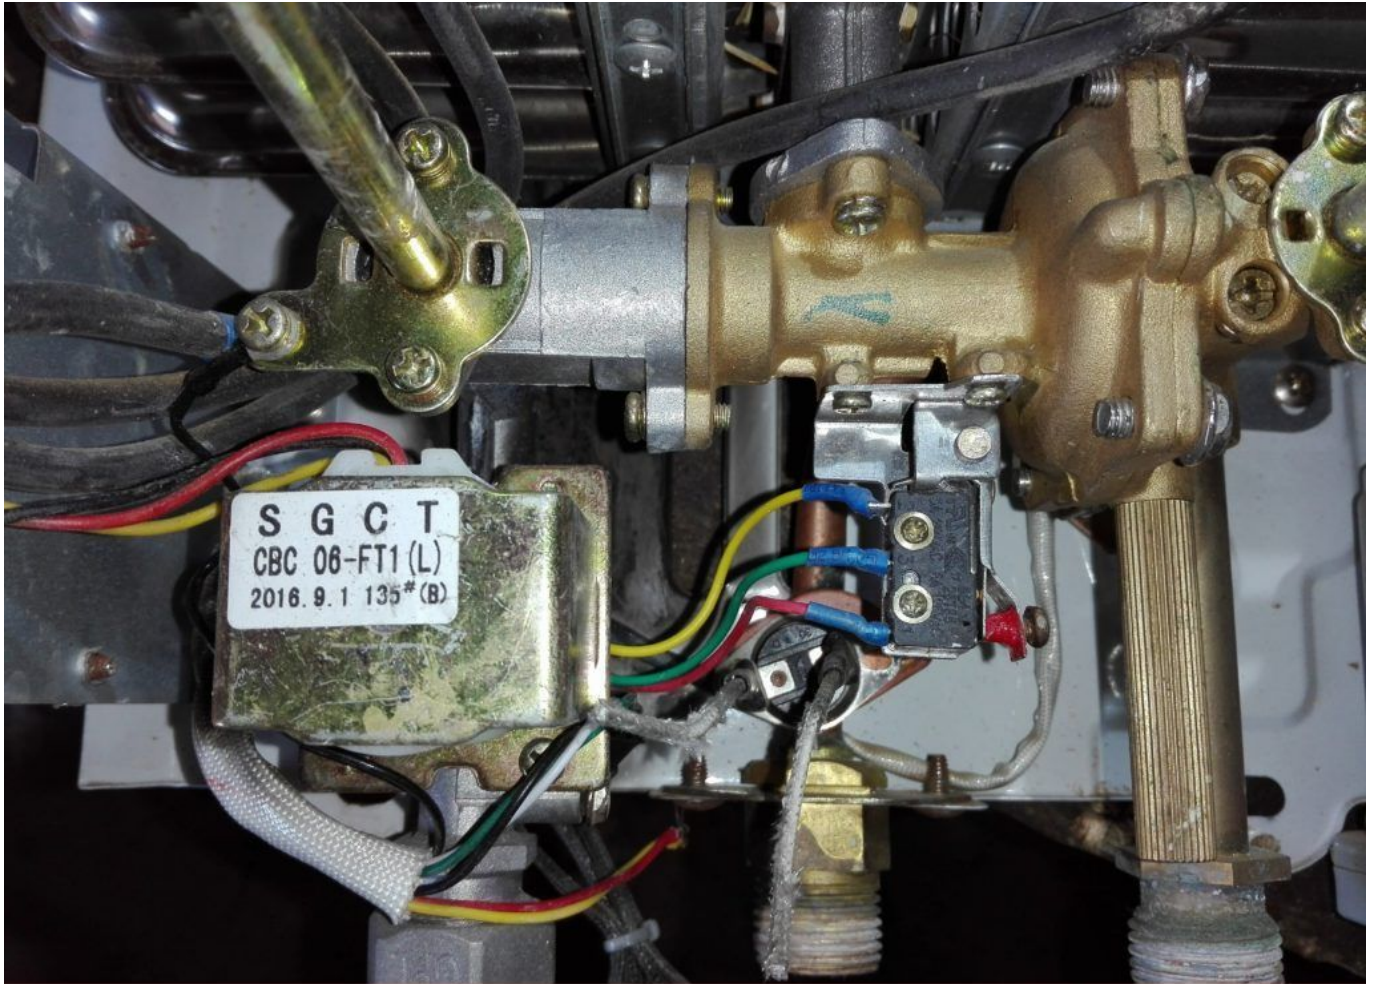

# Changement injecteur gaz , M5 chauffe-eau Electronique 10l

Category: Technologie, Tester ok

written by [www.mbsm.pro](http://www.mbsm.pro) | 11 April 2020

PictureS Mbsm Dot Pro : [www.mbsm.pro](http://www.mbsm.pro)