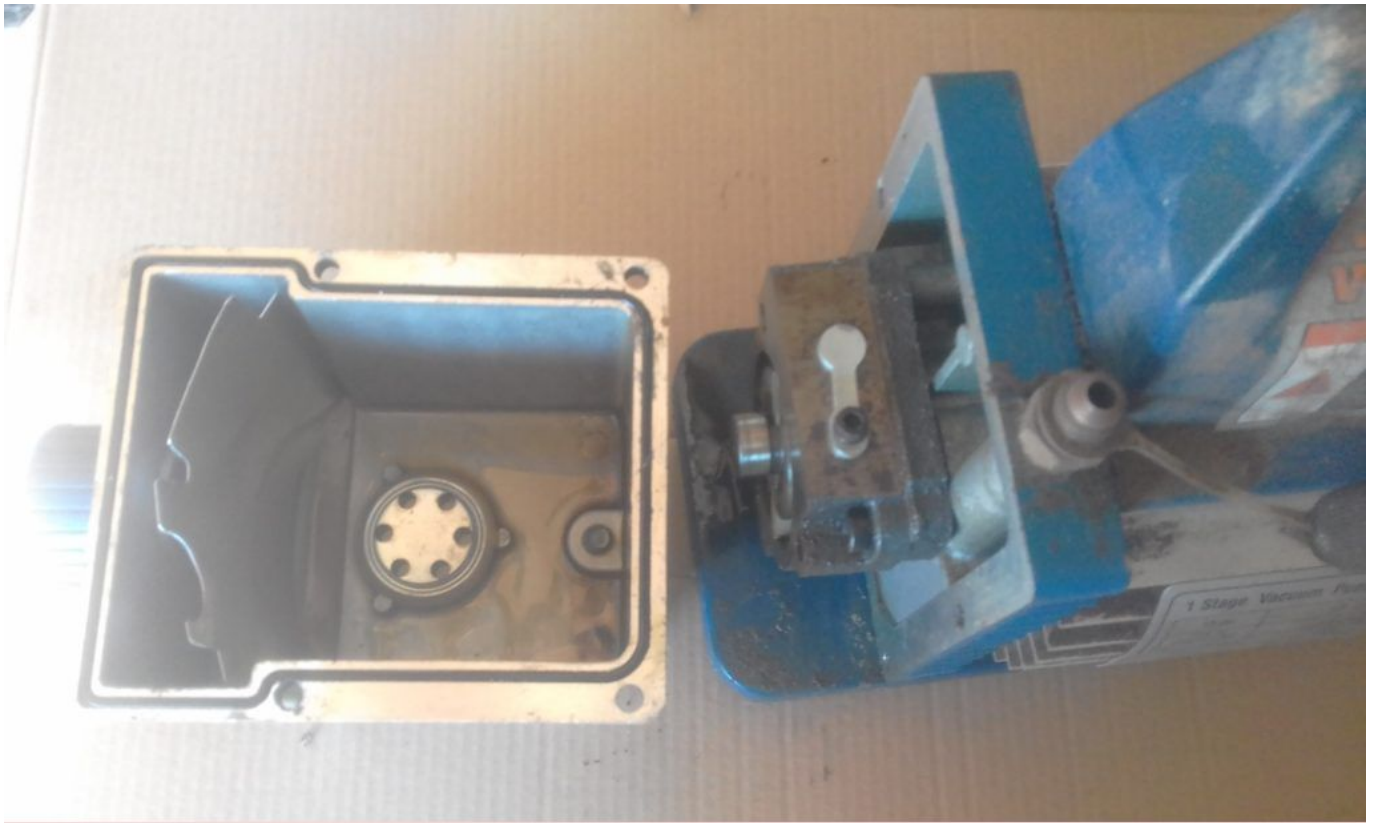

Private Picture Copyright: WWW.MBSM.PRO