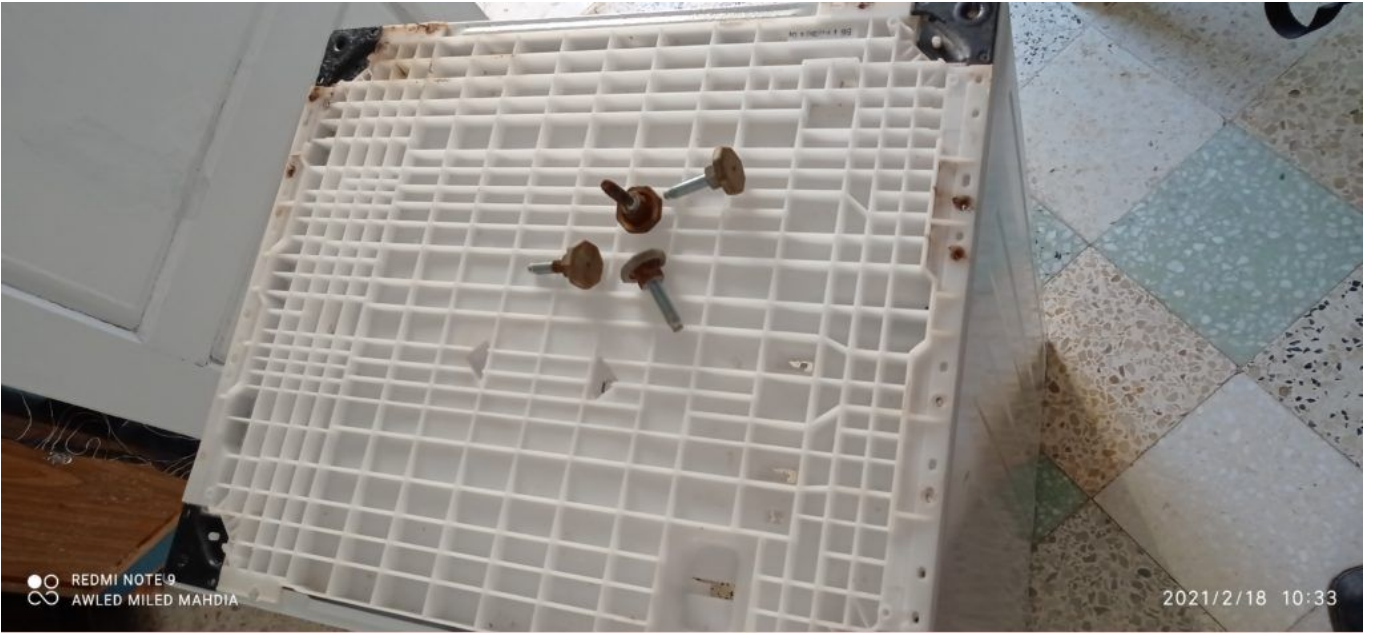

# Photos, Assemblage Machine A Linge, LG, 10kg

Category: Solutions,Technologie,Tester ok  
written by [www.mbsm.pro](http://www.mbsm.pro) | 18 February 2021

REDMI NOTE 9  
AWLED MILED MAHDIA

2021/2/18 12:20