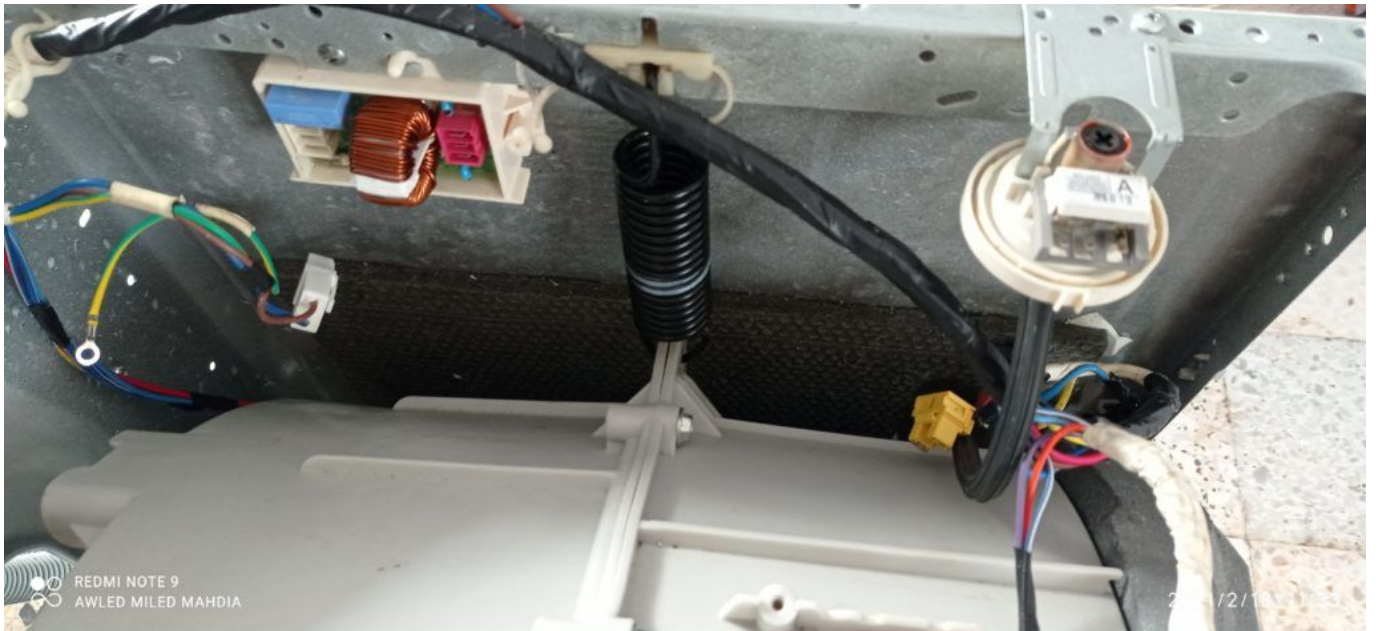

REDMI NOTE 9
AWLED MILED MAHDIA

2021/2/18

Private Picture Copyright: WWW.MBSM.PRO