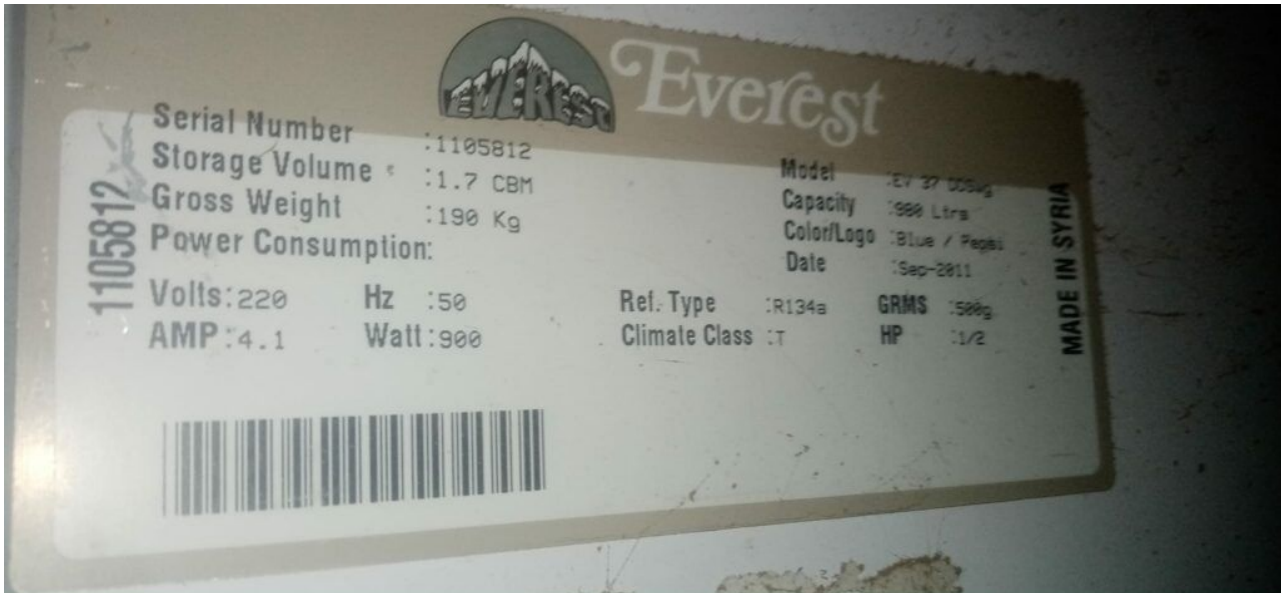

Private Picture Copyright : WWW.MBSM.PRO

Everest, refrigerator, EV37dds, 4.1 A, 900 w, 980 L, R134a, Compressor, 1/2 hp

UGINE, refrigerator, WBr-100, 90 L, r134a, 40 g, 220 v, 60 hz, 75 W, Class T, Compressor, Daewoo, WX24LHS4T, 62 W, 1/12 hp, lra 2.5 a, 186 btu, lbp

Category: compressor, Refrigerator

written by www.mbsm.pro | 7 December 2023