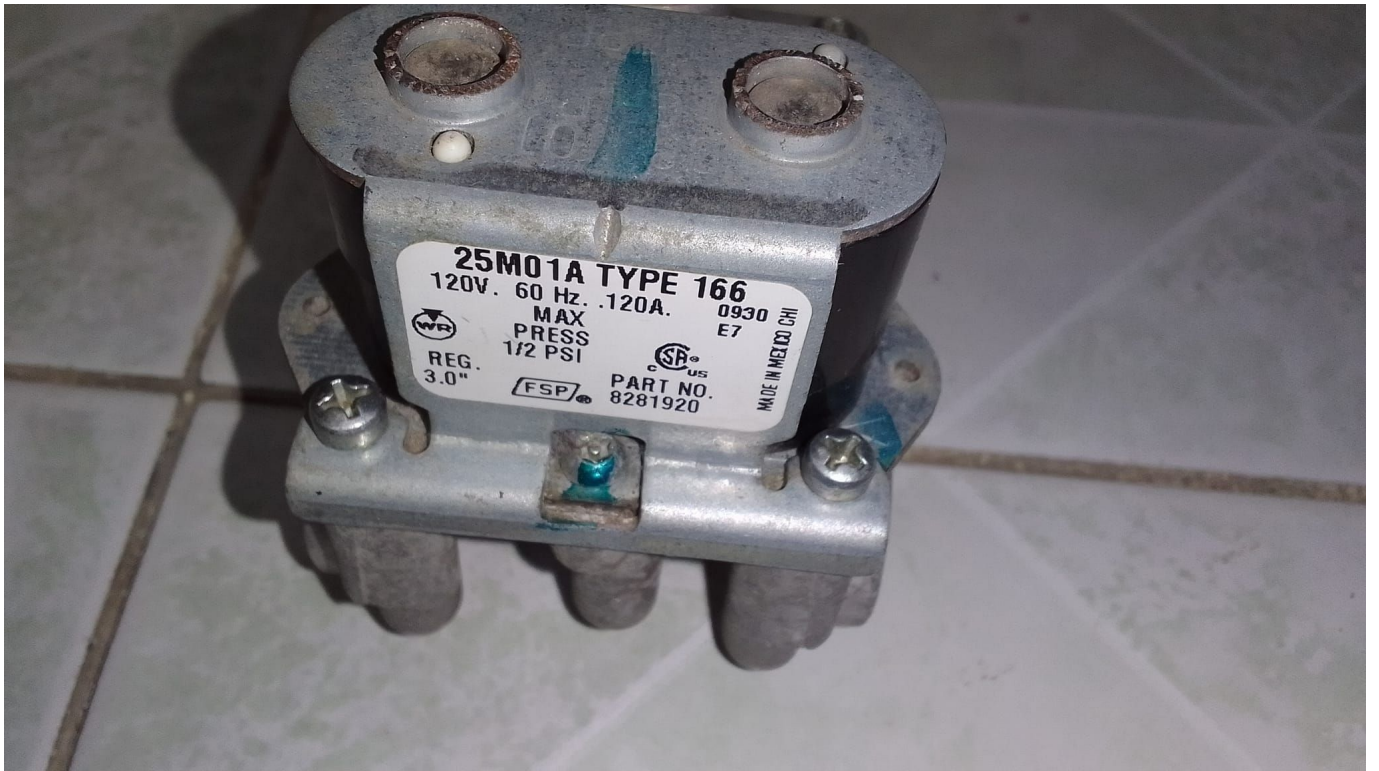

Mbsm.pro, Pictures, Whirlpool dryer valves, 25M01A-876

Category: Pictures

written by www.mbsm.pro | 28 March 2023

Private Picture Copyright : WWW.MBSM.PRO

Mbsm.pro, Pictures, Whirlpool dryer valves

Private Picture Copyright : WWW.MBSM.PRO