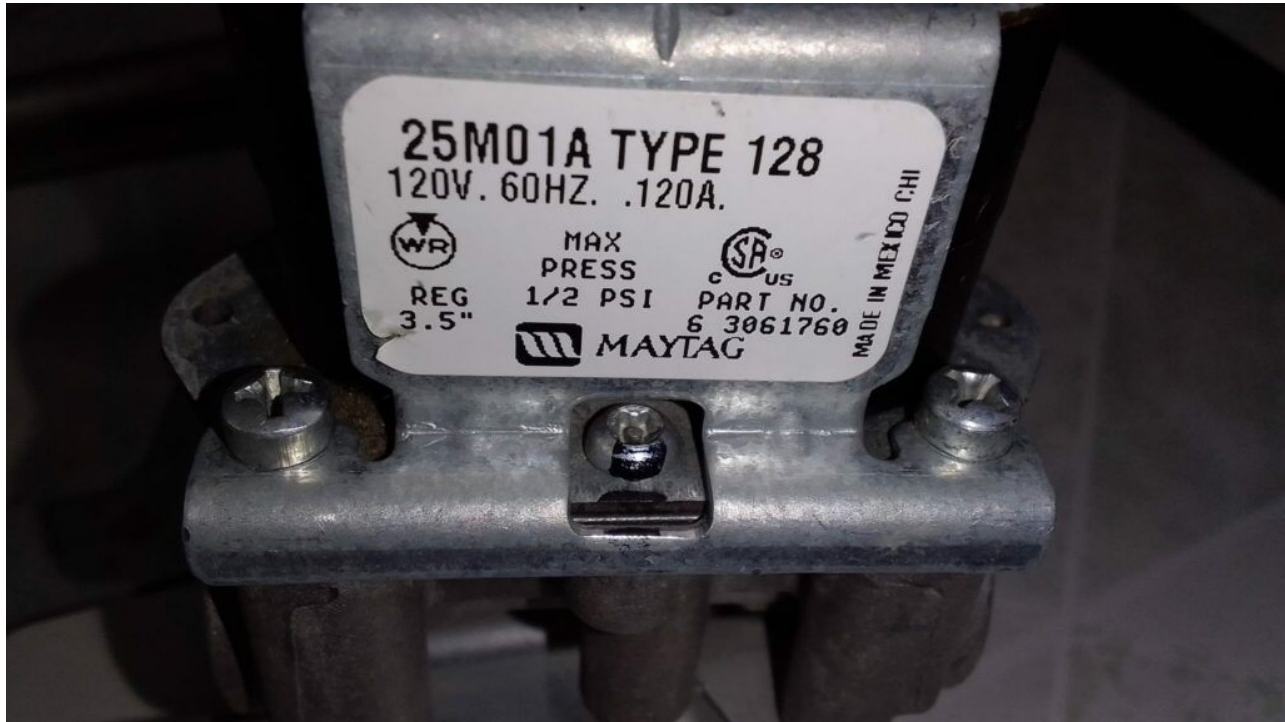

Mbsm.pro, Pictures, Whirlpool dryer valves, 25M01A-876

Category: Pictures

written by www.mbsm.pro | 28 March 2023

Private Picture Copyright : WWW.MBSM.PRO

Mbsm.pro, Pictures, Whirlpool dryer valves

Private Picture Copyright : WWW.MBSM.PRO