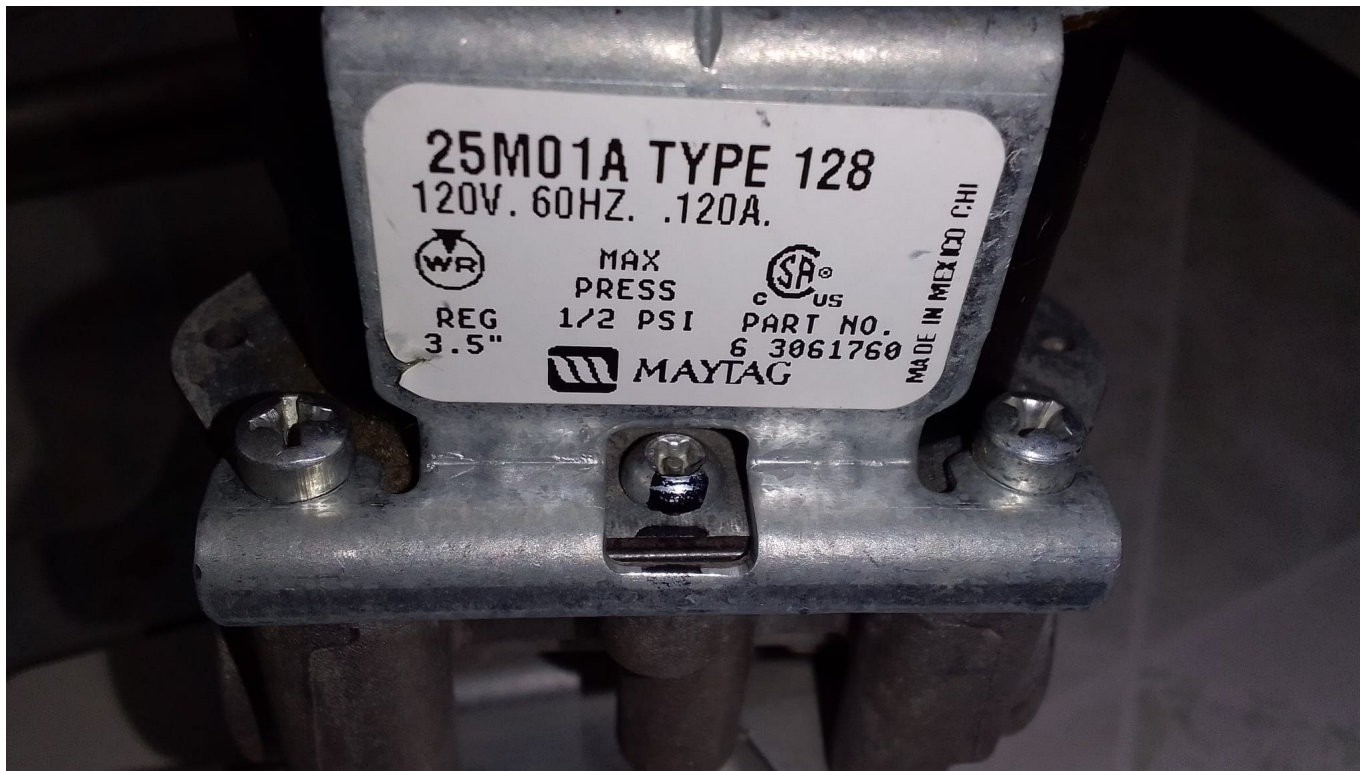

Private Picture Copyright © WWW.MBSM.PRO

Mbsm.pro, Pictures, moteur, plaquette électrique et plaquette d'allumage Candy

Category: Pictures

written by www.mbsm.pro | 28 March 2023