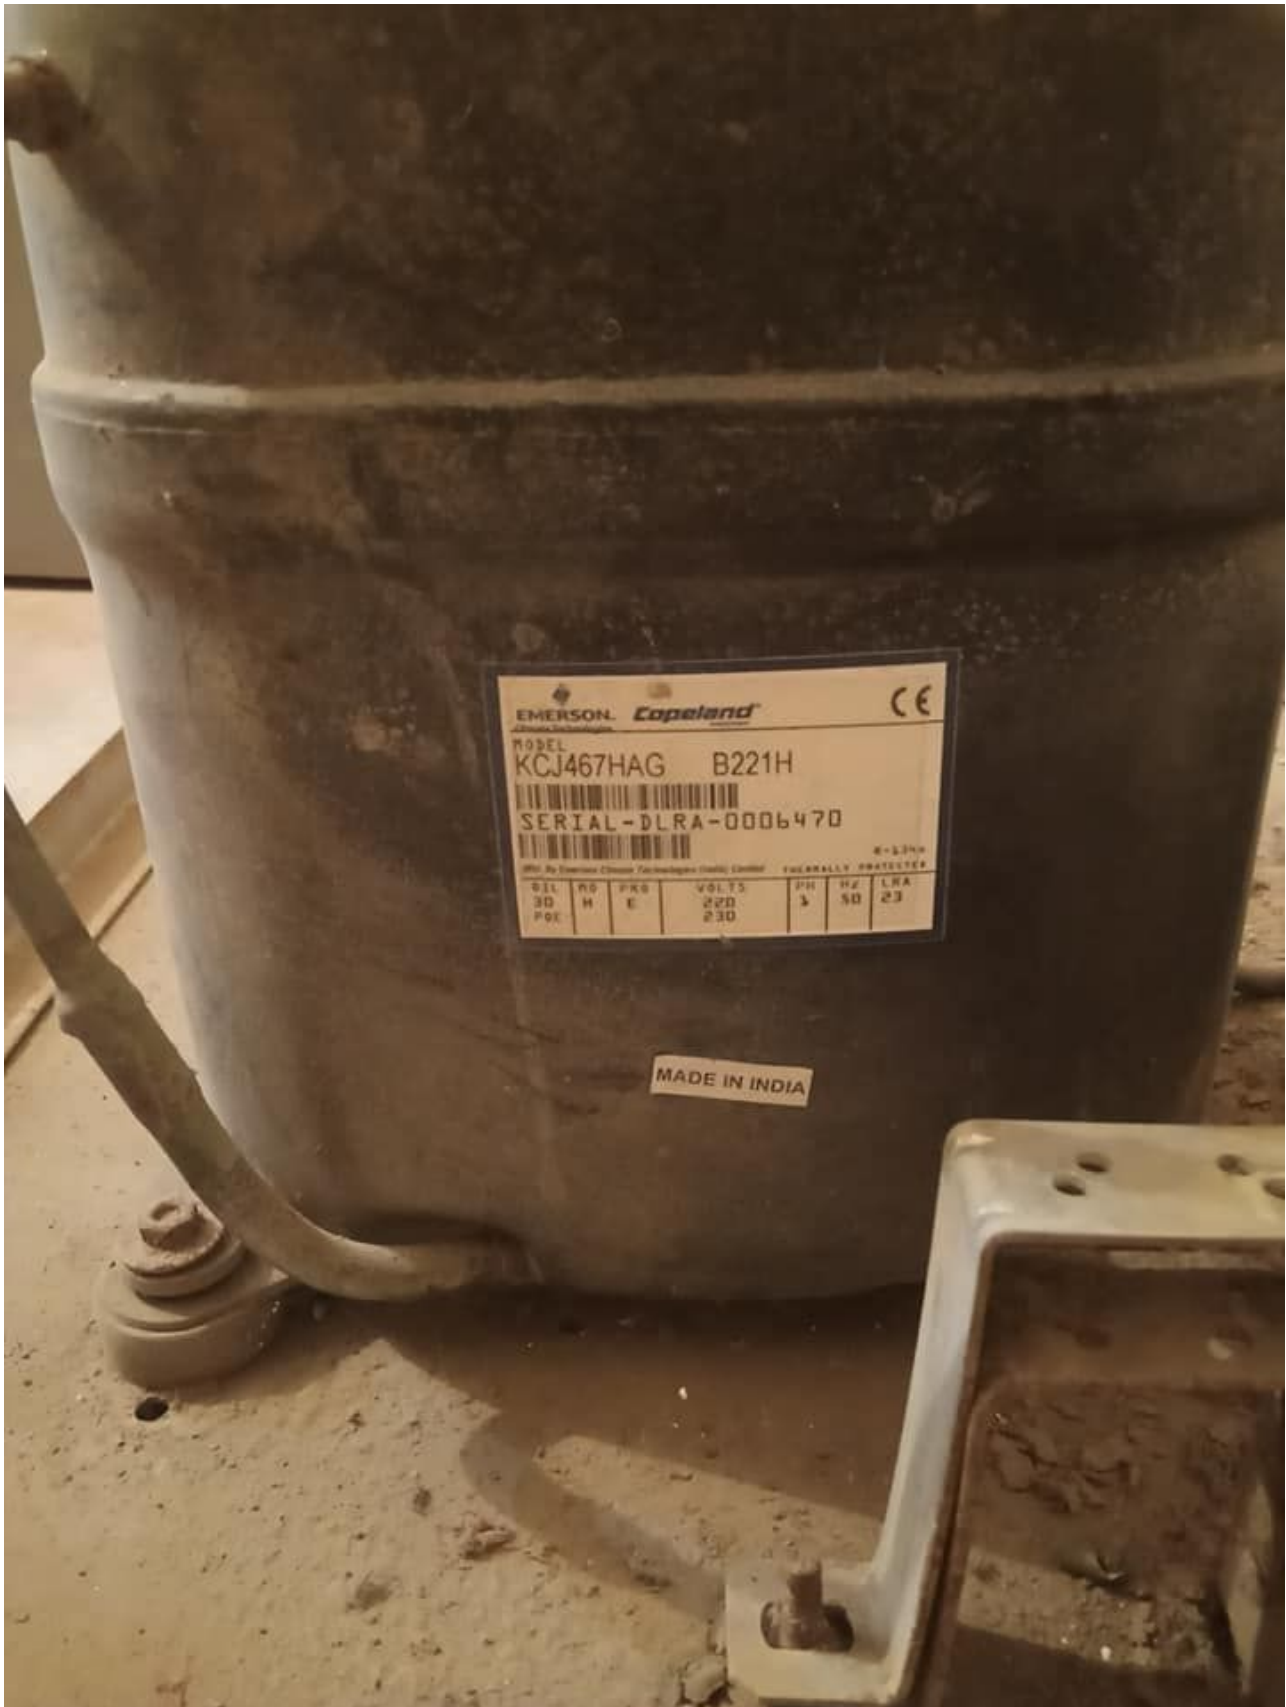

Private Picture Copyright : WWW.MBSM.PRO

R134A, MBP, Copeland Hermetic, Reciprocating, Freezer, Compressor, Kcj467Hag, 1/2Hp