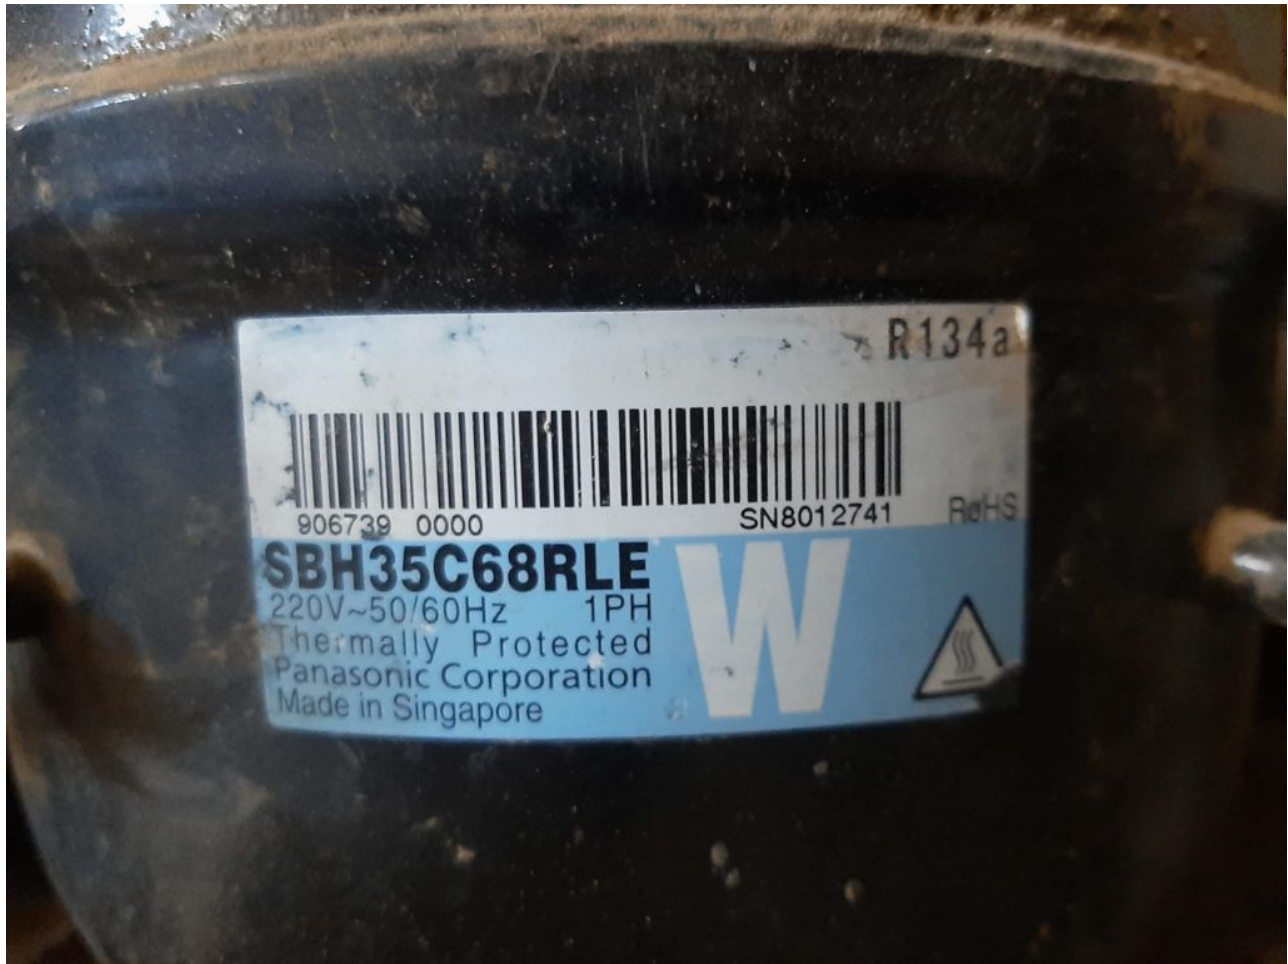

Private Picture Copyright: WWW.MBSM.PRO

Mbsm.pro, Compressor, Panasonic, SBH35C68RLE, 1/8 hp, 100 w, 3.5cm³, 220 v 50hz, R134a, Refrigerator, freezer, Sharp, SJ-22T-J2G, 221 L, 0.5 A, R134A, 90 G