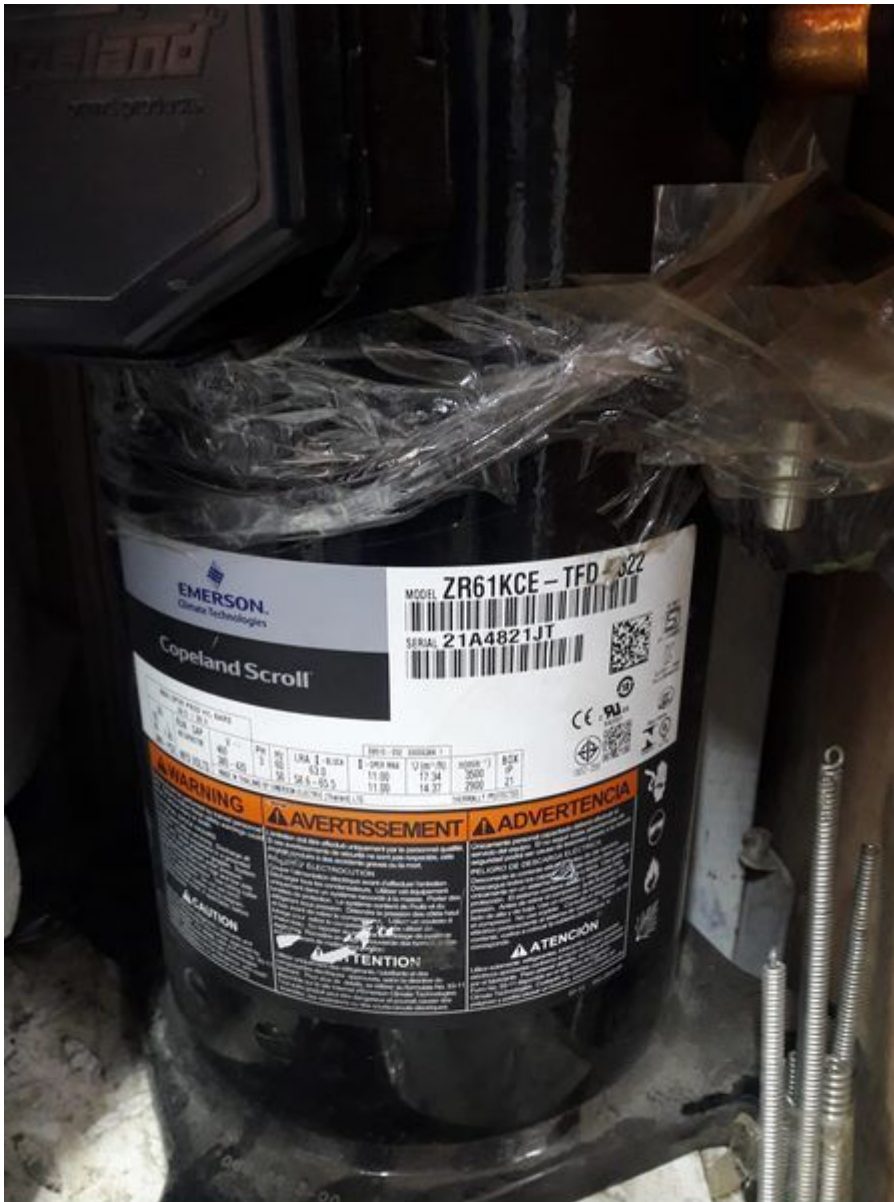

Private Picture Copyright : WWW.MBSM.PRO

Mbsm.pro, COPELAND, COMPRESSOR, ZR61KCE-TFD-522, 5 hp, 43000 btu

Mbsm.pro, QXA-C133B030gA, Compressor
GREE, PANASONIC, 12000 Btu, R410,
2JS464D3CA02, 24000 Btu, r22

Category: compressor,expertise
written by www.mbsm.pro | 22 April 2023