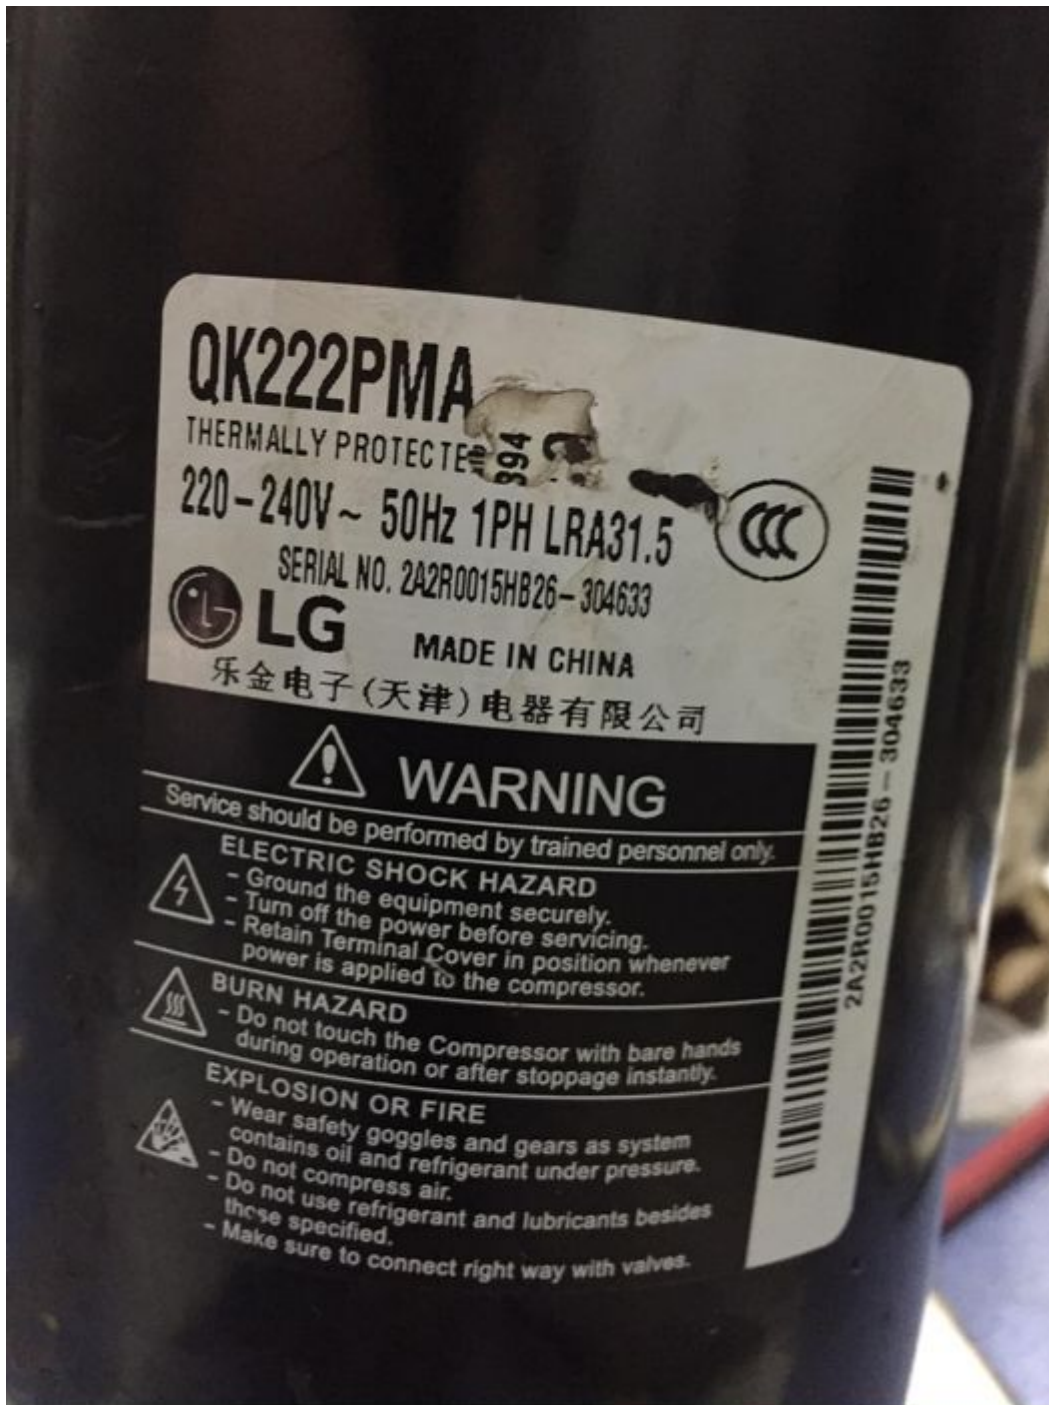

Private Picture Copyright : WWW.MBSM.PRO

Mbsm.pro, LG compressor, R22, QK Series, QK222P,1PH, 1.5 hp, 220/240V – 50Hz, 12000 btu, 1 Ton, Capacitor 35 mf

Mbsm.pro, Compressor, Embraco, 1/5 hp, Ffi 6 Hak, Ffi6Hak, Ffi6 Hak, Ffi 6Hak, Ffi 6 Hak, R-134a, 220v, 12 feet, 340 L

Category: compressor