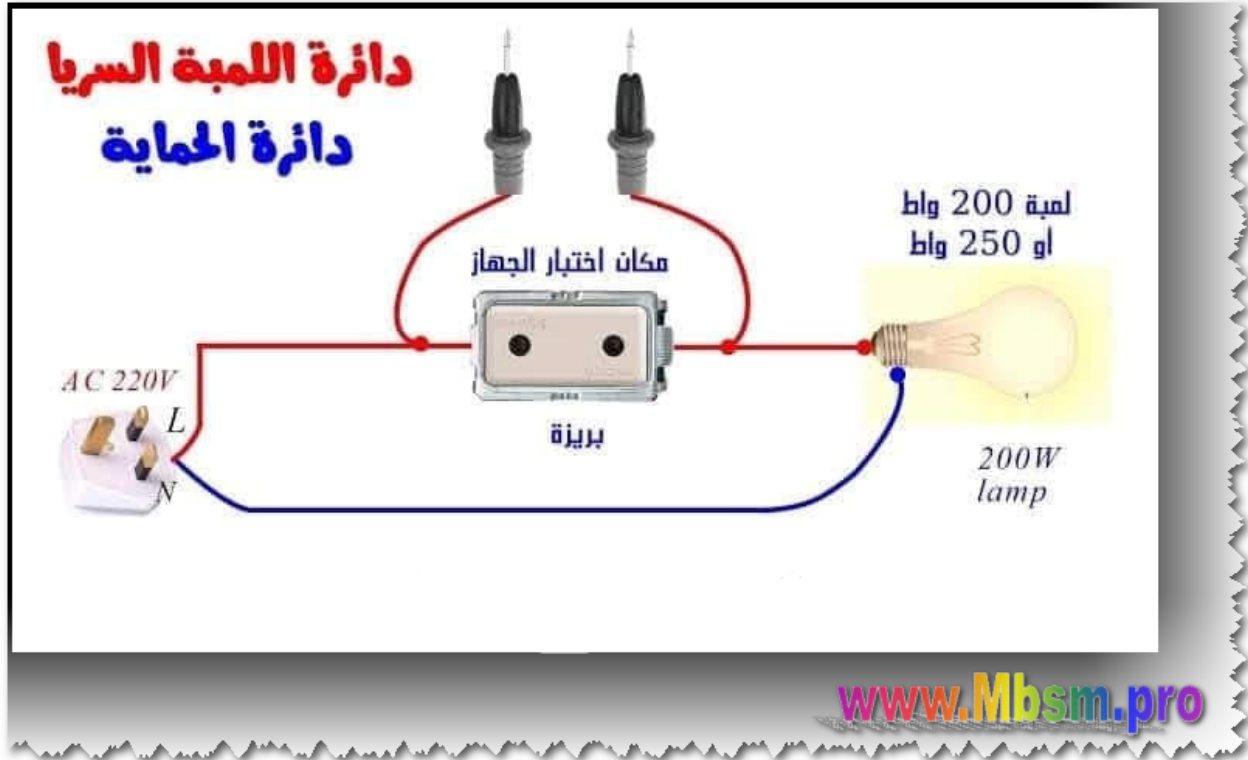

Mbsm.pro, testing, Compressor, With Seria Lampe , Test to Change

Category: certificate

written by www.mbsm.pro | 24 November 2024

Mbsm.pro, testing, Compressor, With Seria Lampe , Test to Change

Info, Compressor, qb66c13gax5, 1/5 hp, Ampérage 1.1 a