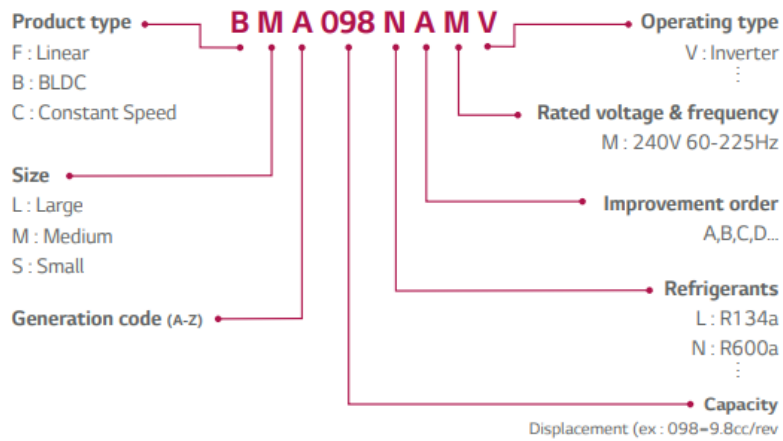

Mbsm.pro, PDF, compressor inverter Lg , bsa090njmv

Category: Files

written by www.mbsm.pro | 11 January 2021

Nomenclature

Wide operating range

- New oil pumping system
- 1,200-4,500rpm

Private Picture Copyright : WWW.MBSM.PRO

Private Picture Copyright : WWW.MBSM.PRO

Nomenclature

Wide operating range

- New oil pumping system
- 1,200-4,500rpm

Private Picture Copyright : WWW.MBSM.PRO

Mbsm_dot_pro_private_PDF_bsa090njmv-

Inverter_Compressor_Technology_for_RefrigeratorReciprocatingTélécharger