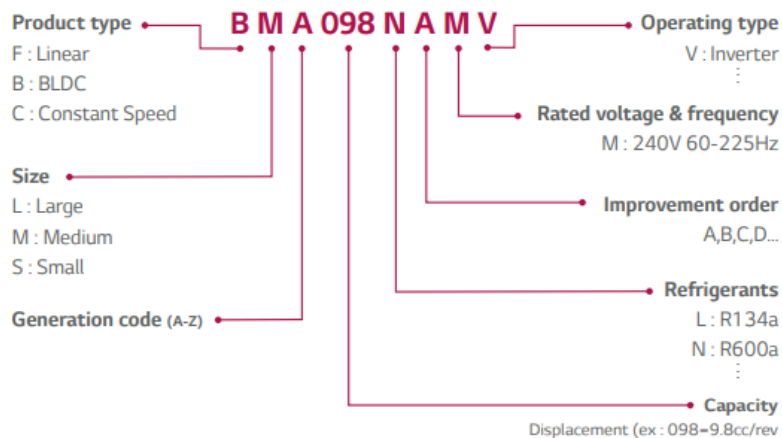

Mbsm.pro, PDF, compressor inverter Lg , bsa090njmv

Category: Files

written by www.mbsm.pro | 11 January 2021

Private Picture Copyright : WWW.MBSM.PRO

Nomenclature

Wide operating range

- New oil pumping system
- 1,200-4,500rpm