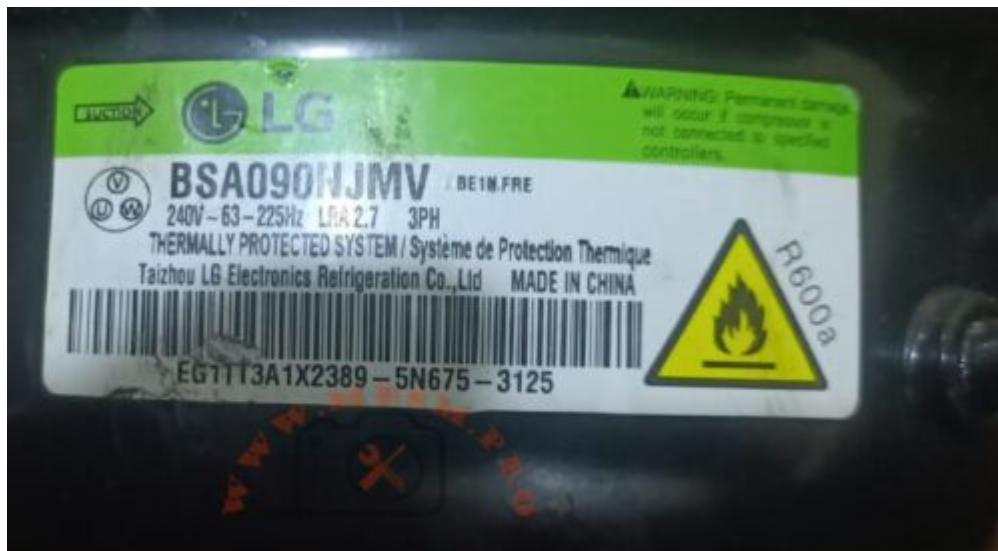

Mbsm.pro, PDF, compressor inverter Lg , bsa090njmv

Category: Files

written by www.mbsm.pro | 11 January 2021

Private Picture Copyright : WWW.MBSM.PRO

Nomenclature

Wide operating range

- New oil pumping system
- 1,200-4,500rpm