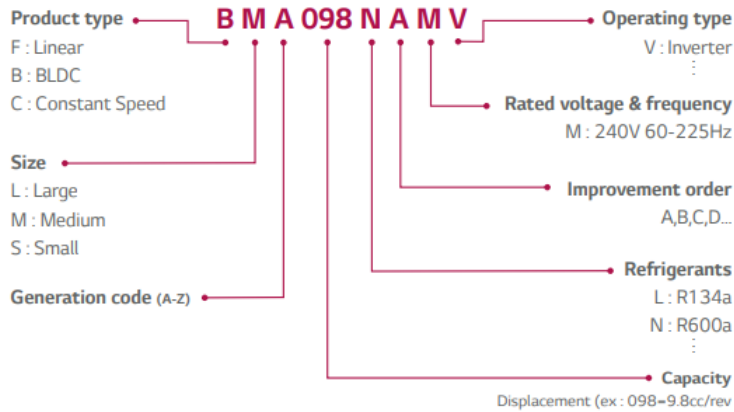

Mbsm.pro, PDF, compressor inverter Lg , bsa090njmv

Category: Files

written by www.mbsm.pro | 11 January 2021

Nomenclature

Wide operating range

- New oil pumping system
- 1,200-4,500rpm

Private Picture Copyright : WWW.MBSM.PRO

Private Picture Copyright : WWW.MBSM.PRO

Nomenclature

Wide operating range

- New oil pumping system
- 1,200-4,500rpm

Private Picture Copyright : WWW.MBSM.PRO

Mbsm_dot_pro_private_PDF_bsa090njmv-

Inverter_Compressor_Technology_for_RefrigeratorReciprocatingTélécharger