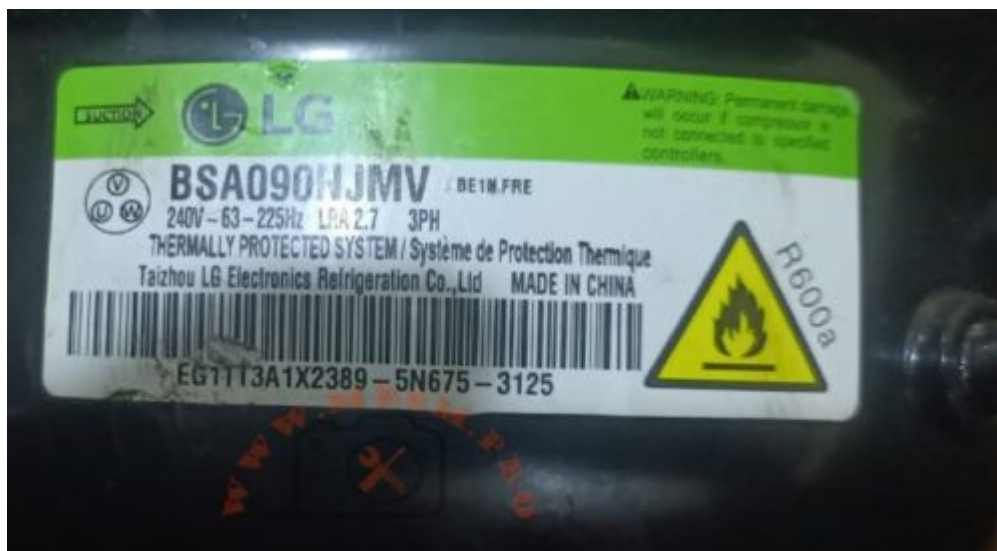

Mbsm.pro, PDF, compressor inverter Lg , bsa090njmv

Category: Files

written by www.mbsm.pro | 11 January 2021

Nomenclature

Wide operating range

- New oil pumping system
- 1,200-4,500rpm

Private Picture Copyright : WWW.MBSM.PRO

Private Picture Copyright : WWW.MBSM.PRO

Nomenclature

Wide operating range

- New oil pumping system
- 1,200-4,500rpm

Private Picture Copyright : WWW.MBSM.PRO

Mbsm_dot_pro_private_PDF_bsa090njmv-

Inverter_Compressor_Technology_for_RefrigeratorReciprocatingTélécharger