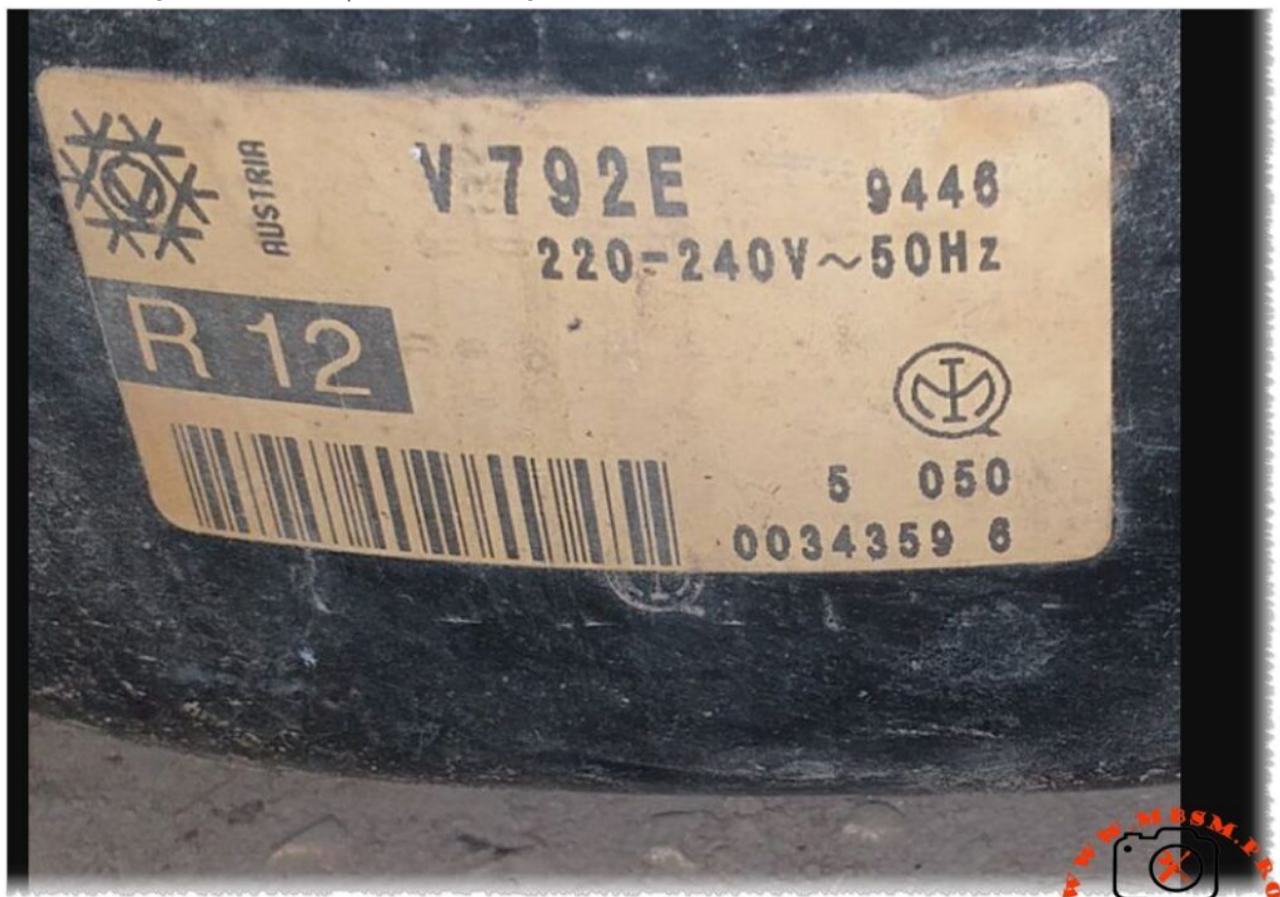

Mbsm.pro, Compresoor, 1/8 hp, r12,
1ph/220v/50hz, AEZ1336A, B8A39,
AE1027, TL4A, L45AU, PW4.5K9,
AZ1335A, 8L300, FN43F67S, M4J, B8A10,
A1075A, V792, V792E, AS8, E36601,
LK39.0, TL4B, L45AW, AZ1340A,
FNE75WS5, ESM4, PB9AF88, A1085A,
E44101A, LK45.0, TL4A, AEZ1336A,
BP1072A

Category: compressor

written by Lilianne | 5 February 2025

Private Picture Copyright : WWW.MBSM.PRO

Mbsm.pro, Compresoor, 1/8 hp, r12, 1ph/220v/50hz, AEZ1336A, B8A39, AE1027, TL4A,
L45AU, PW4.5K9, AZ1335A, 8L300, FN43F67S, M4J, B8A10, A1075A, V792, V792E, AS8,
E36601, LK39.0, TL4B, L45AW, AZ1340A, FNE75WS5, ESM4, PB9AF88, A1085A, E44101A,
LK45.0, TL4A, AEZ1336A, BP1072A