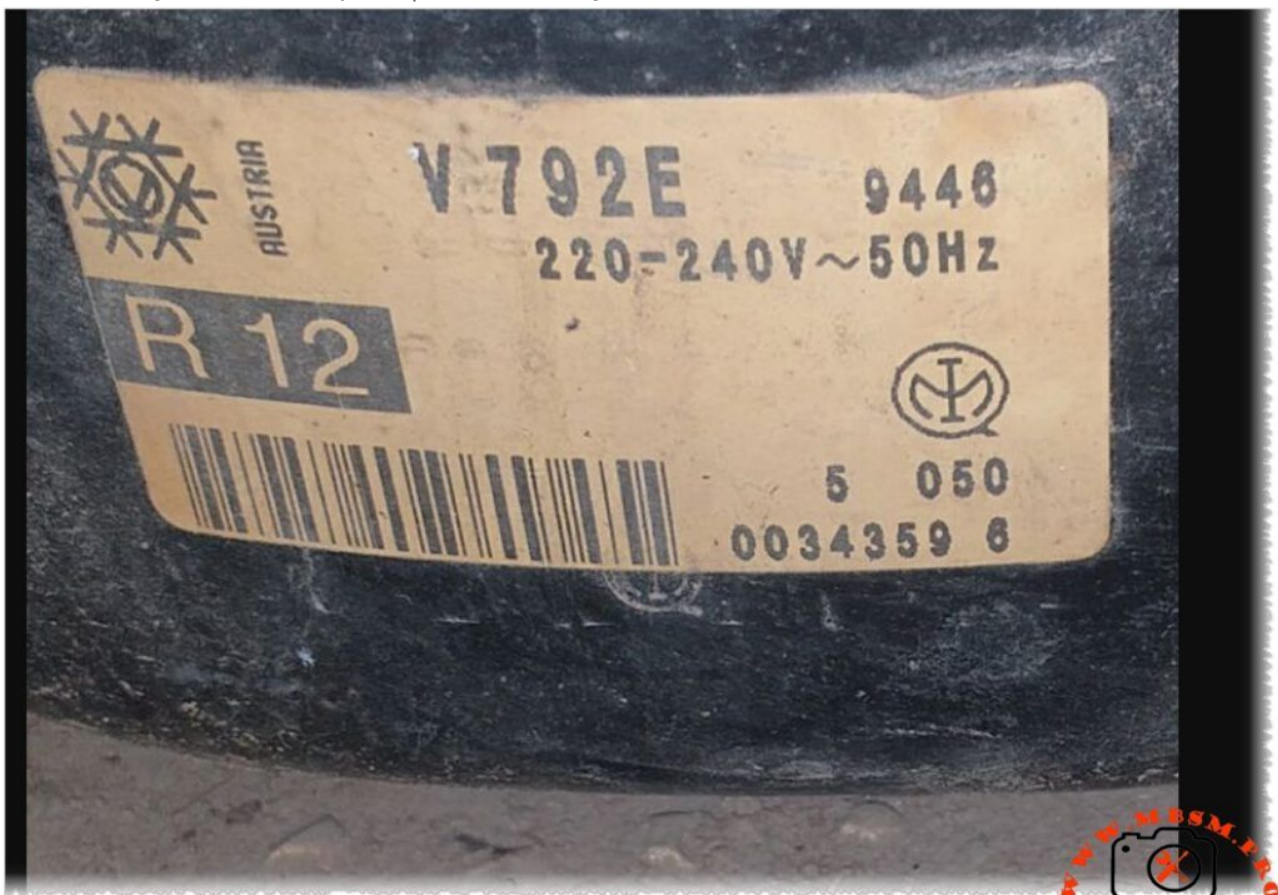

Mbsm.pro, Compresoor, 1/8 hp, r12,
1ph/220v/50hz, AEZ1336A, B8A39,
AE1027, TL4A, L45AU, PW4.5K9,
AZ1335A, 8L300, FN43F67S, M4J, B8A10,
A1075A, V792, V792E, AS8, E36601,
LK39.0, TL4B, L45AW, AZ1340A,
FNE75WS5, ESM4, PB9AF88, A1085A,
E44101A, LK45.0, TL4A, AEZ1336A,
BP1072A

Category: compressor

written by www.mbsm.pro | 5 February 2025

Private Picture Copyright : WWW.MBSM.PRO

Mbsm.pro, Compresoor, 1/8 hp, r12, 1ph/220v/50hz, AEZ1336A, B8A39, AE1027, TL4A,
L45AU, PW4.5K9, AZ1335A, 8L300, FN43F67S, M4J, B8A10, A1075A, V792, V792E, AS8,
E36601, LK39.0, TL4B, L45AW, AZ1340A, FNE75WS5, ESM4, PB9AF88, A1085A, E44101A,
LK45.0, TL4A, AEZ1336A, BP1072A