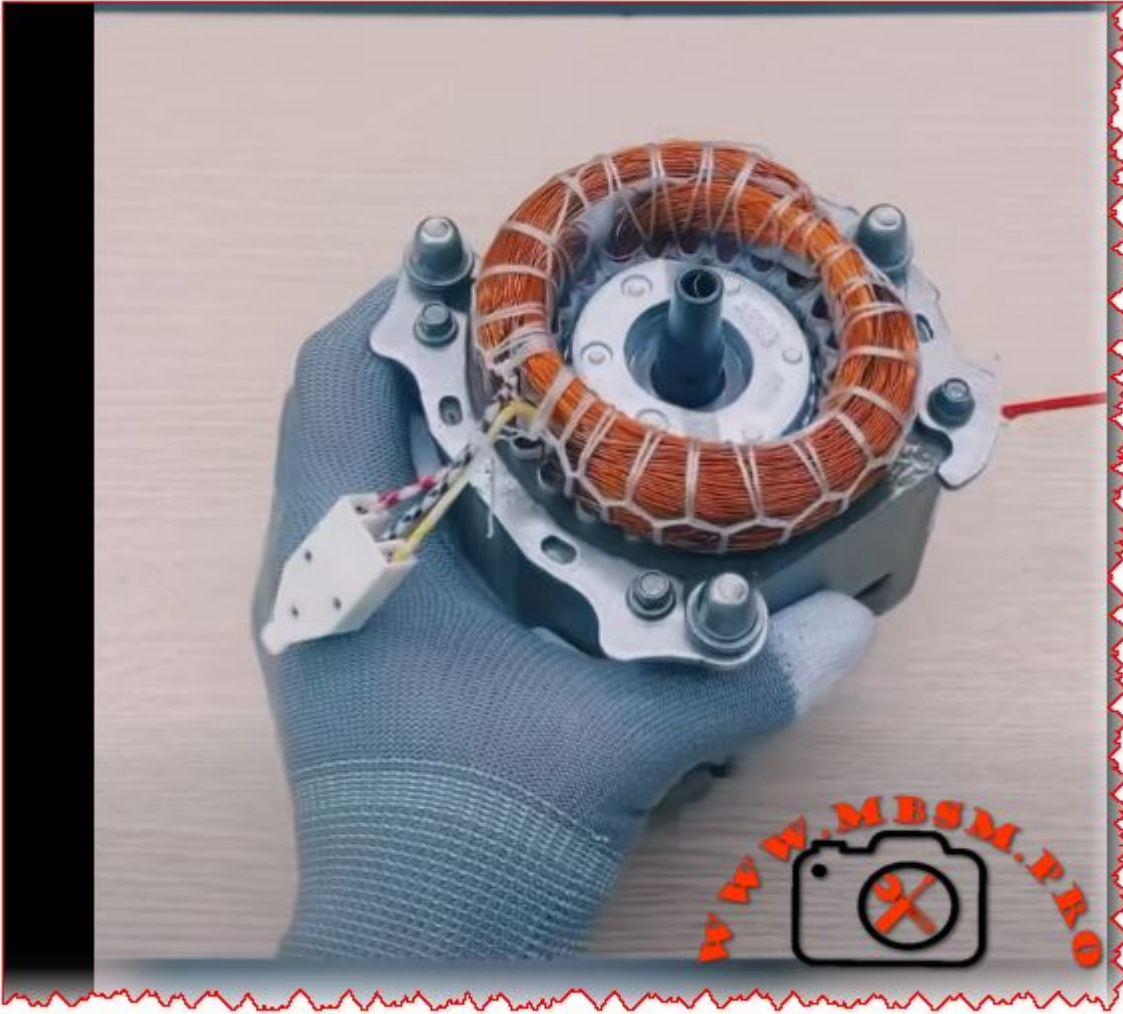

Private Picture Copyright : WWW.MBSM.PRO

1/5 hp, CAJ4410Z, Compressor Replacement, HVAC, HYB35YG, LBP compressor, mbsm, mbsm.pro, mbsmgroup, mbsmpro.com, MC3510Y, NL5FT, Panasonic, R134a, Refrigeration Repair, SC10G, SF39C, SFH39C73H