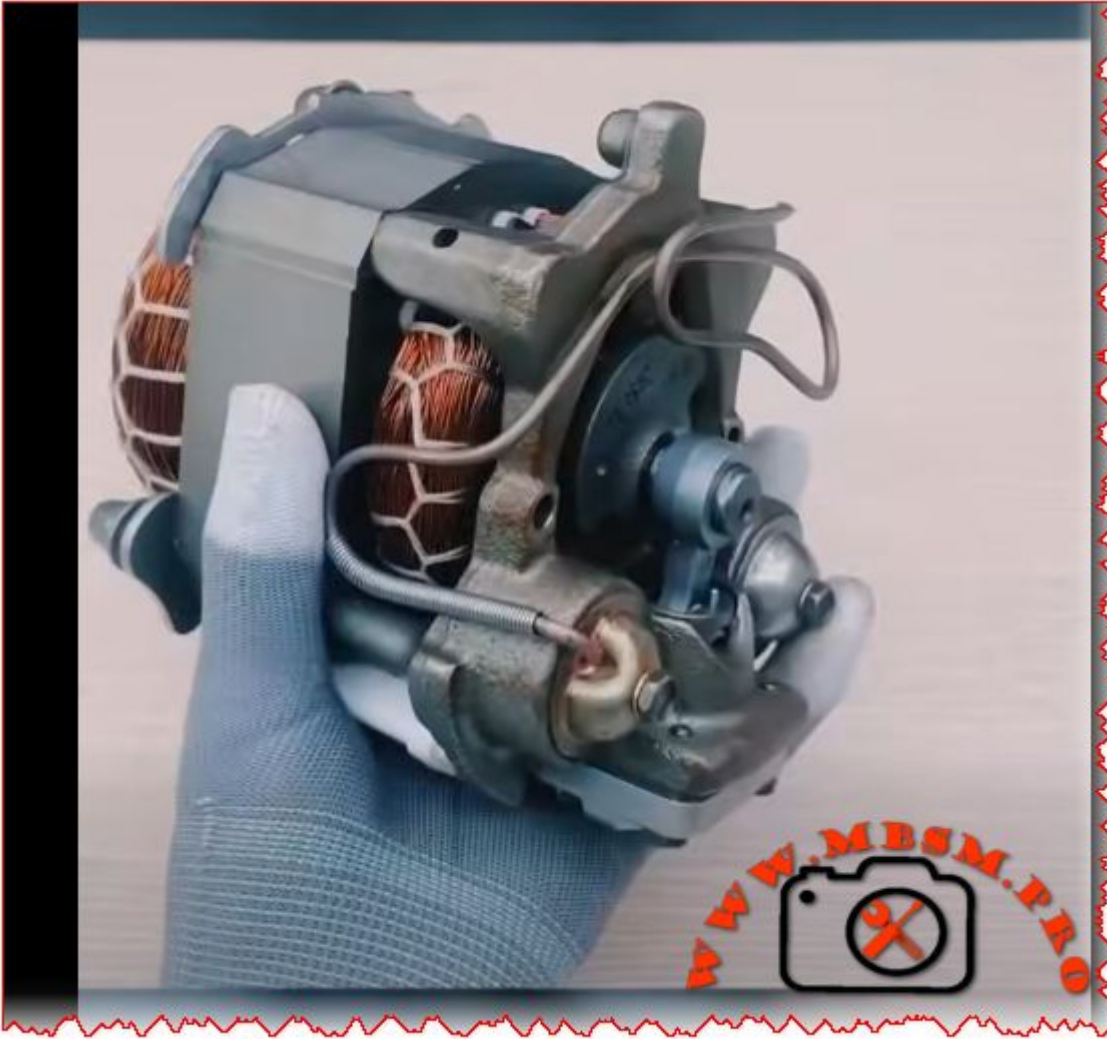

Private Picture Copyright : WWW.MBSM.PRO

1/5 hp, CAJ4410Z, Compressor Replacement, HVAC, HYB35YG, LBP compressor, mbsm, mbsm.pro, mbsmgroup, mbsmpro.com, MC3510Y, NL5FT, Panasonic, R134a, Refrigeration Repair, SC10G, SF39C, SFH39C73H