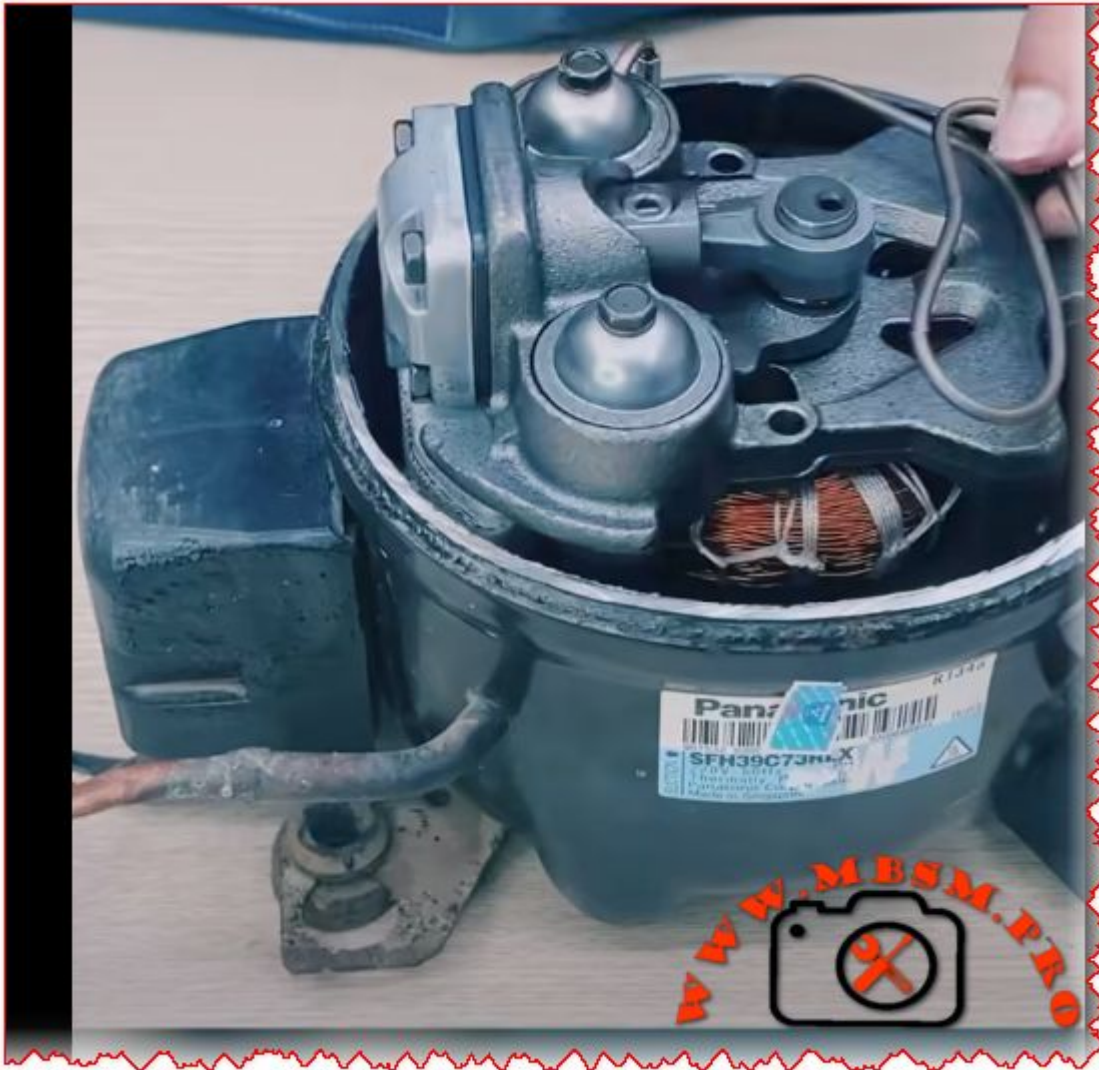

Private Picture Copyright : WWW.MBSM.PRO

1/5 hp, CAJ4410Z, Compressor Replacement, HVAC, HYB35YG, LBP compressor, mbsm, mbsm.pro, mbsmgroup, mbsmpro.com, MC3510Y, NL5FT, Panasonic, R134a, Refrigeration Repair, SC10G, SF39C, SFH39C73H