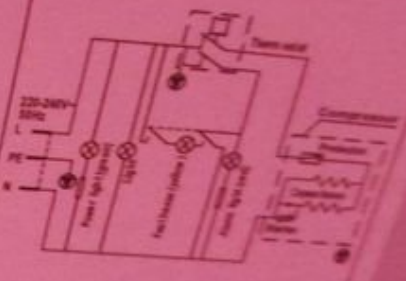

Deep Freezer, Crown, CR120w, 120 L, 140 W, 1.1 a, r600a, 40 g, 4.23 feet, Compressor , 1/6 hp, Lbp, 140 w,

Category: expertise

written by Amina | 23 October 2023

CR120w freezer. However, based on the information provided, the JW-CR120W is a bulk storage container that can be used in a freezer or refrigerator and can withstand temperatures as low as -40 degrees Celsius. It has a diameter of 557mm and a height of 693mm, and can hold up to 120 liters of contents

CROWN DEEP FREEZER

Model: CR120W
Power supply: 220-240V/50Hz
Freezing grade: 12.8kg/24h
Rated input power: 140W
Protective class: I
Climate type: ST
Rated current: 1.1A
Max rated input power of light: 1W
Refrigerant/Charge: R600a/43g
Net weight: 34kg
Vesicant: C₆H₁₀
Manufacturing date:

CIRCUIT DIAGRAM

MADE IN P.R.C

CR120W210401394