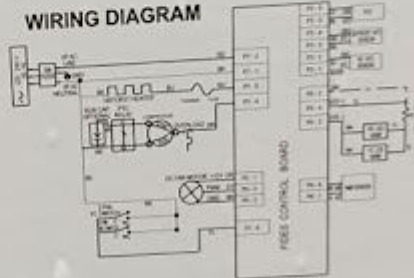

WARNING

Electrical Shock Hazard

Disconnect power before servicing.
Any ground circuit disconnected during service must be reconnected.
Do not reconnect unit to electrical supply until compressor terminal cover is securely in place.
If refrigerant leak is suspected around compressor terminal, relieve all pressure from the system, keeping terminal, cover in place.
Failure to do so can result in death or electrical shock.

FREQUENCY	50 Hz
VOLTAGE RANGE	220-240VAC
INPUT WATTS	710 W
INPUT CURRENT	3.3 A
COMFORT WATTS	600 W
ICE/COLD CAPACITY	AS PER TABLE
CLIMATE CLASS	T

Do Not service with R134a
Follow only Approved R600a
service procedure & a
Qualified technician while
repairing

Risk of fire

WARNING

BLOWING AGENT: R600a (ISOTHERM)
C/F: FLUOROCYCLO PENTANE
AS PER TABLE

MFG. BY: WHIRLPOOL OF INDIA LTD.
PLOT NO. A-4, M.D.C.
KARJANGAON, TAL. SHIBPUR,
DIST. PUNE - 412 204

"WHIRLPOOL" IS A REGISTERED TRADEMARK OF
"WHIRLPOOL CORPORATION USA"

WIRING DIAGRAM

SYMBOL CODE

WIRE COLOR CODE

- GR = GREEN
- BL = BLUE
- BR = BLACK
- RD = RED
- WH = WHITE
- YL = YELLOW
- OR = ORANGE
- PK = PINK
- VT = VIOLET
- SL = SILVER
- BRN = BROWN
- BLK = BLACK
- BLU = BLUE
- GRN = GREEN

NAME	MODEL	GROSS CAPACITY	STORAGE CAPACITY	REFRIGERANT (R600a) (EQUVALENT)
L15C0004	WT1117502R	460L	400L	1.13125kg

WT117502R

REDMI NOTE 8 PRO
AI QUAD CAMERA