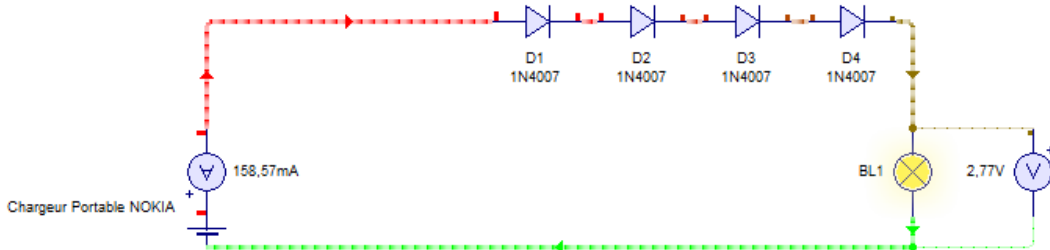

Private Picture Copyright : WWW.MBSM.PRO