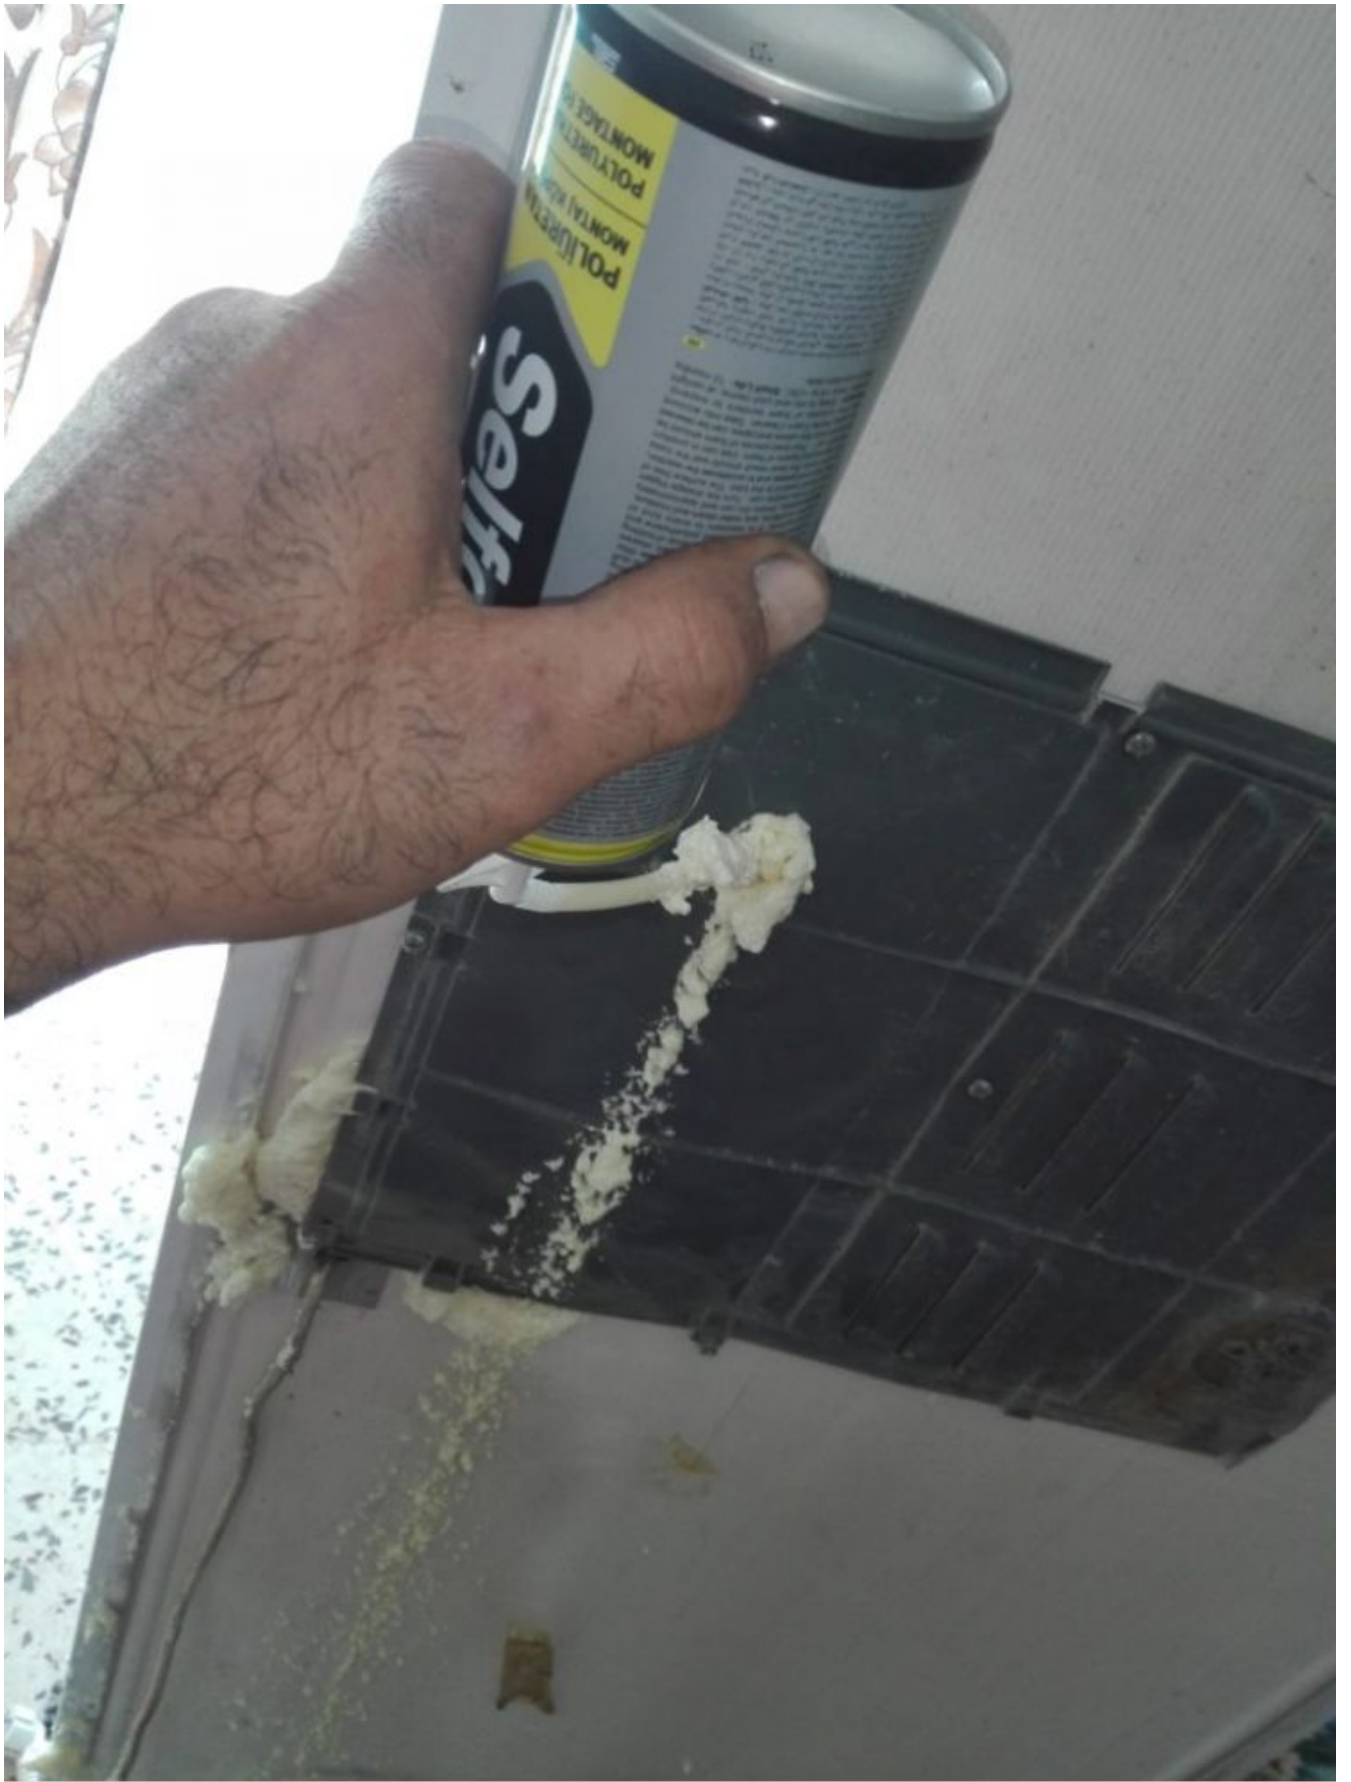

Réparation Fuite encastrer , Frigo deux portes , Soudure a froid et bombe de mousse

Category: Tester ok

written by www.mbsm.pro | 8 November 2020

 **Electrolux**
COMPRESSORS
THERMALLY
PROTECTED

R134 a

GL90AA

07082

Private Picture Copyright : WWW.MBSM.PRO

Private Picture Copyright : WWW.MBSM.PRO