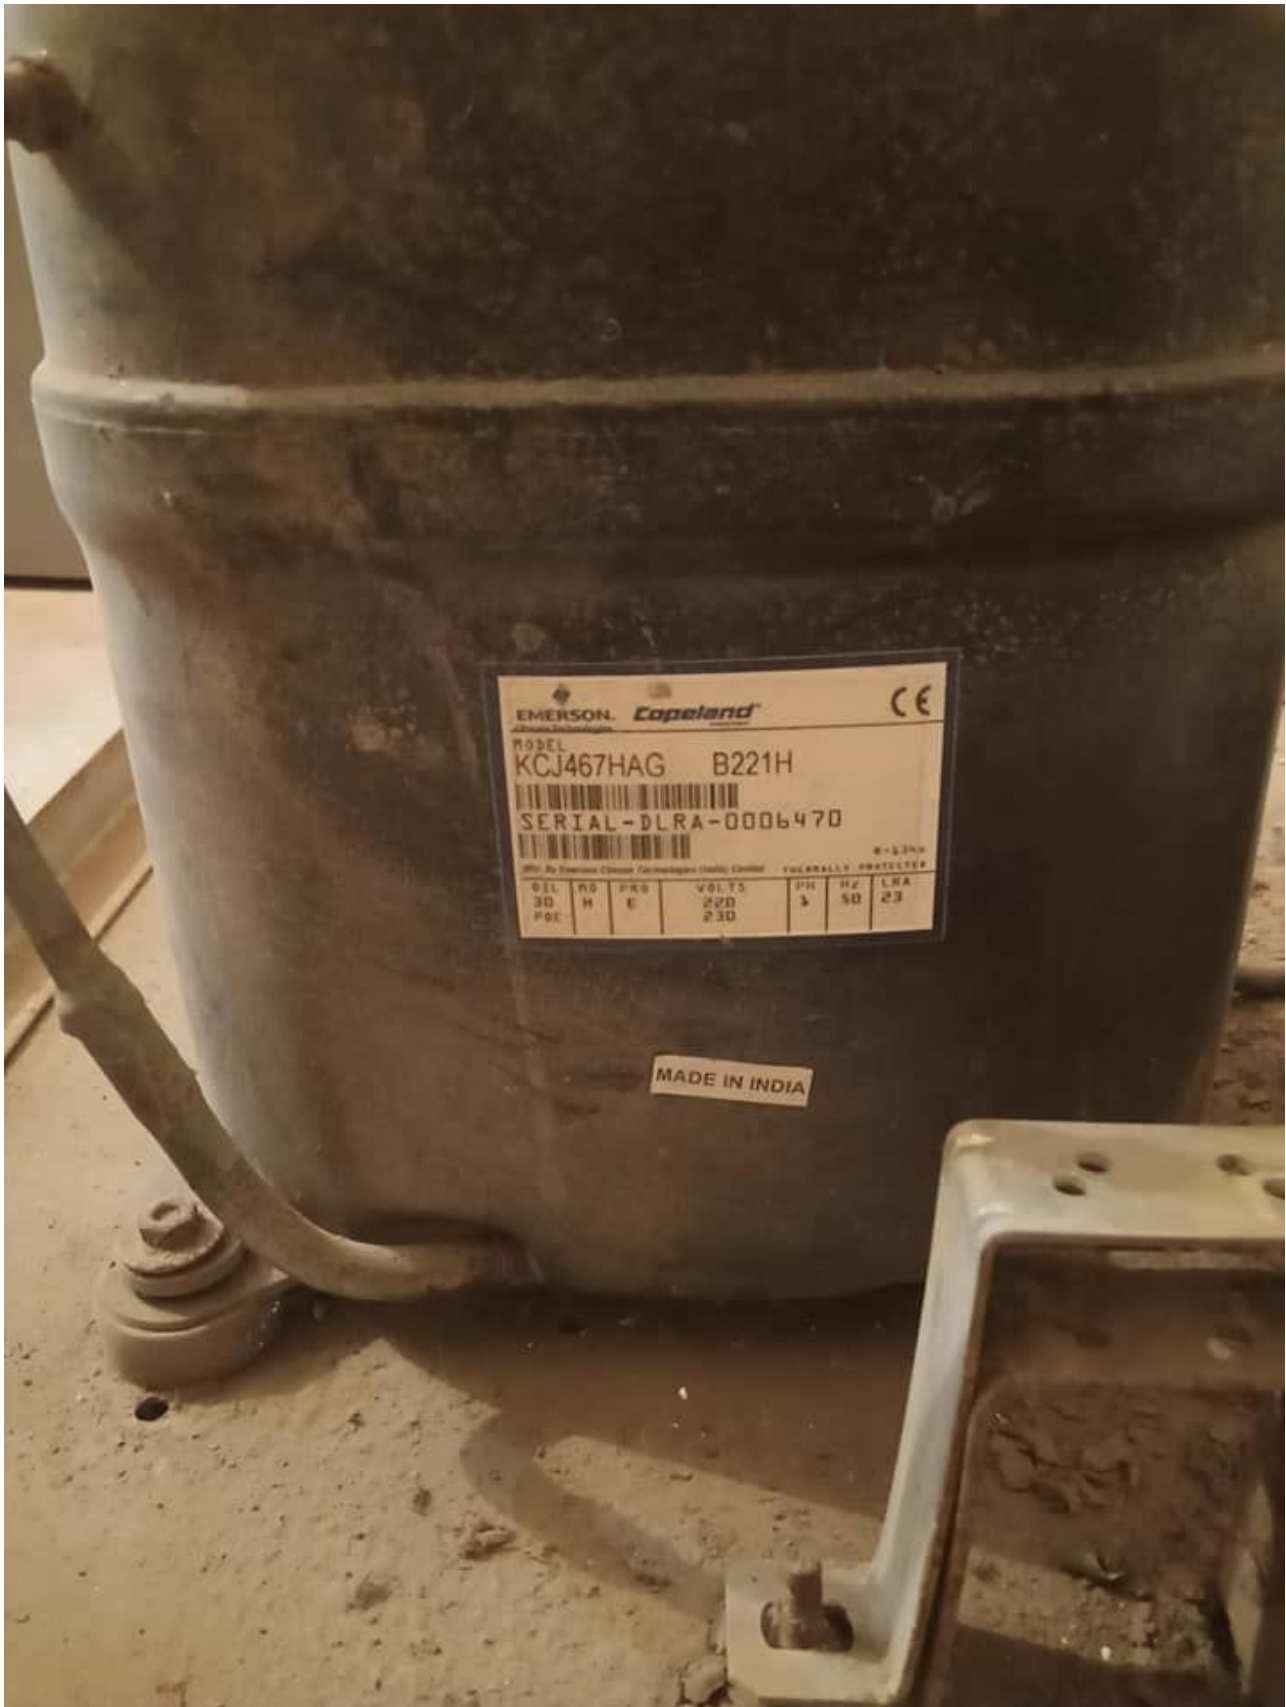

R134A, MBP, Copeland Hermetic, Reciprocating, Freezer, Compressor, Kcj467Hag, 1/2Hp

Category: compressor

written by www.mbsm.pro | 18 June 2020

Private Picture Copyright : WWW.MBSM.PRO

Description:Kcj467Hag R134A Mh 1/2Hp StubBrand:CopelandProduct
Category:CompressorsStock
Code:RBD4416AType:ReciprocatingApplication:MBPRefrigerant:R134ADisplacement:3.17
Cooling Capacity EN 12900 Rating:0.589Voltage / Frequency:220VMax operating
Current:4.75oil Type:POEOil Volume L:0.89Suction Connection:0.5Discharge
Connection:5/16Connection Discharge Type:Sweat onConnection Suction Type:Sweat

onDimensions (L*W*H):235*168*268

Mbsm_dot_pro_private_PDF_KCJ467HAG-BXXXTélécharger

Private Picture Copyright : WWW.MBSM.PRO