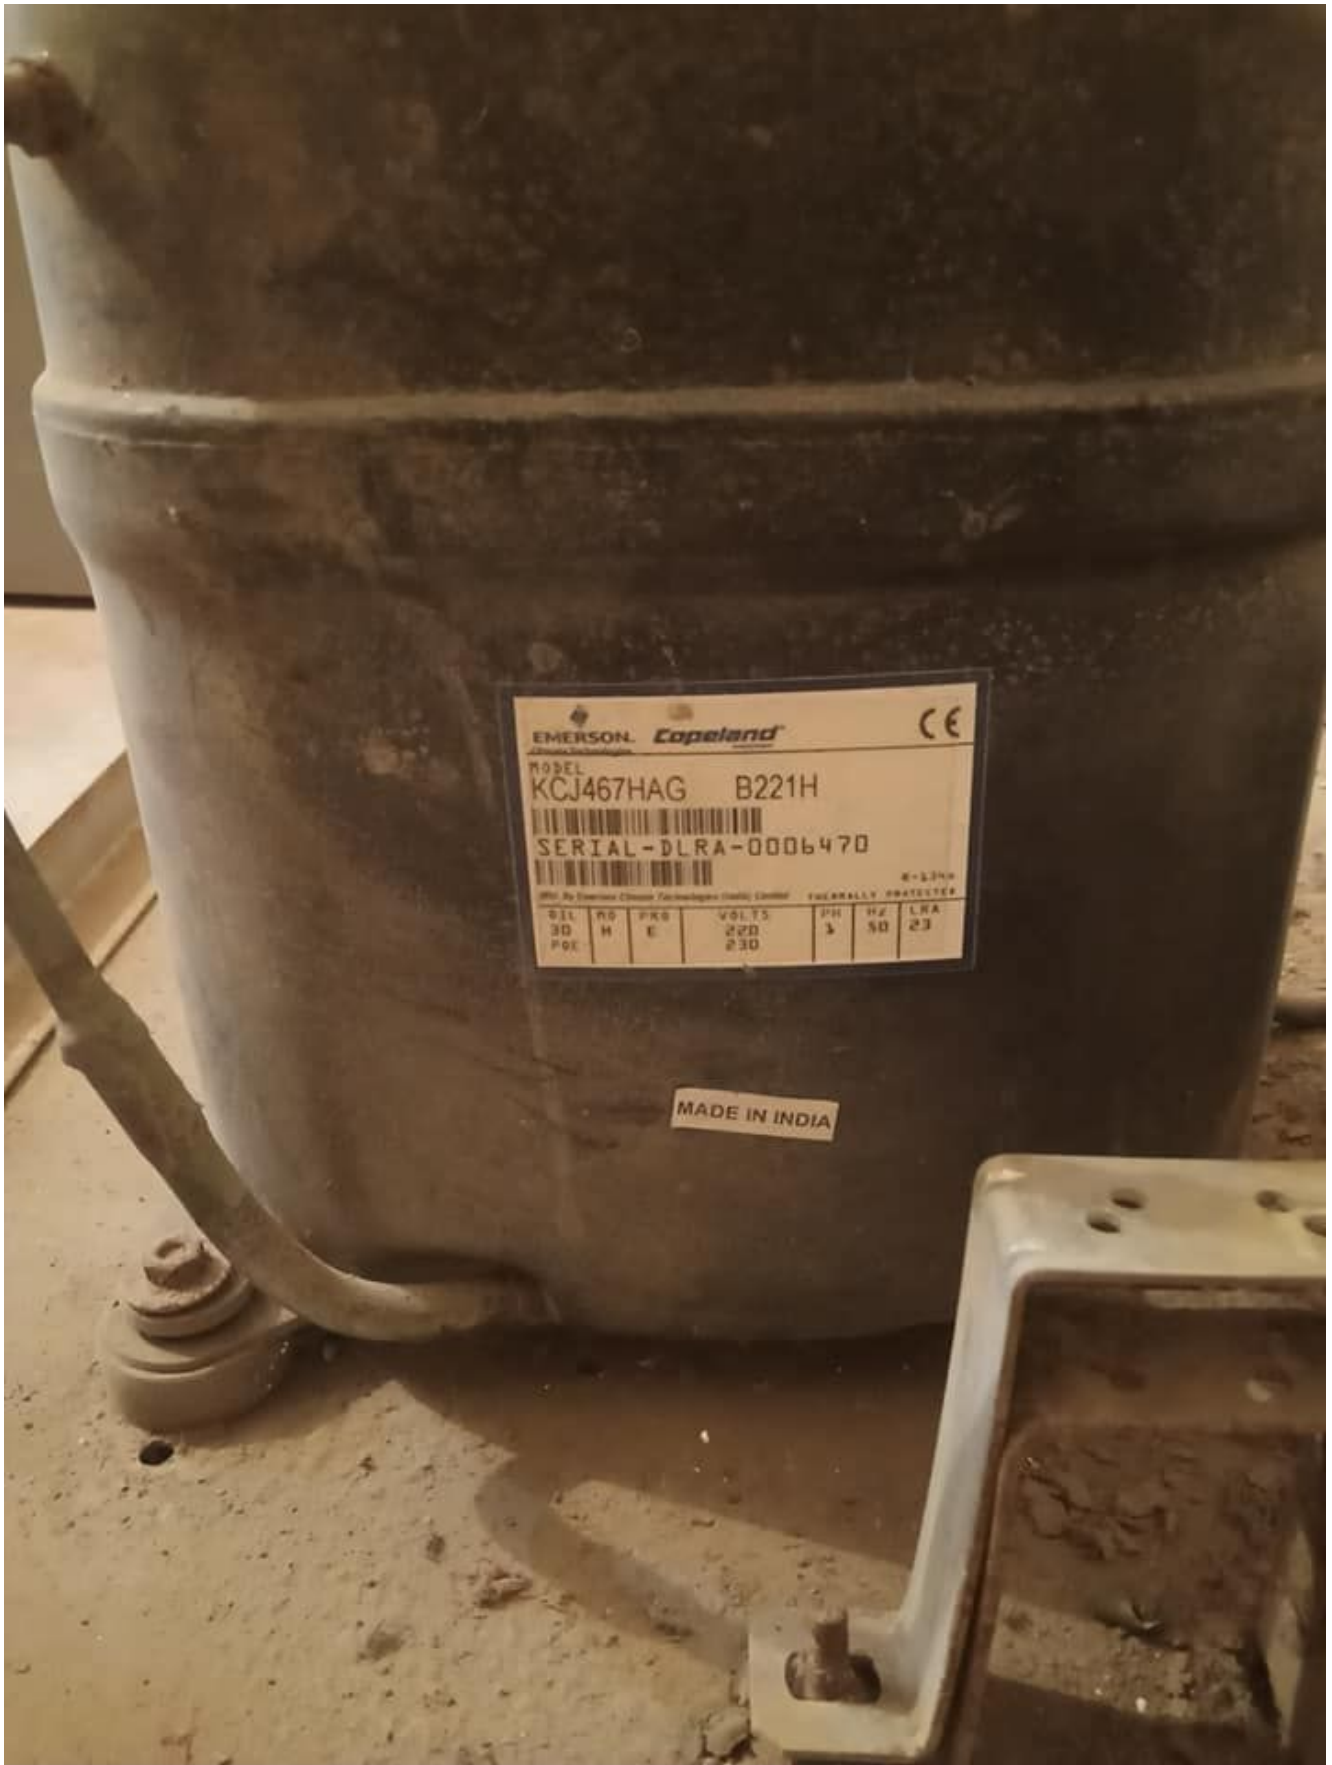

EMERSON Copeland
MODEL KCJ467HAG B221H
SERIAL-DLRA-0006470
E-2344
THERMALLY PROTECTED

DEL	RO	PRO	VOLTS	PH	HZ	LRA
30	H	E	220	3	50	23
POE			230			

MADE IN INDIA