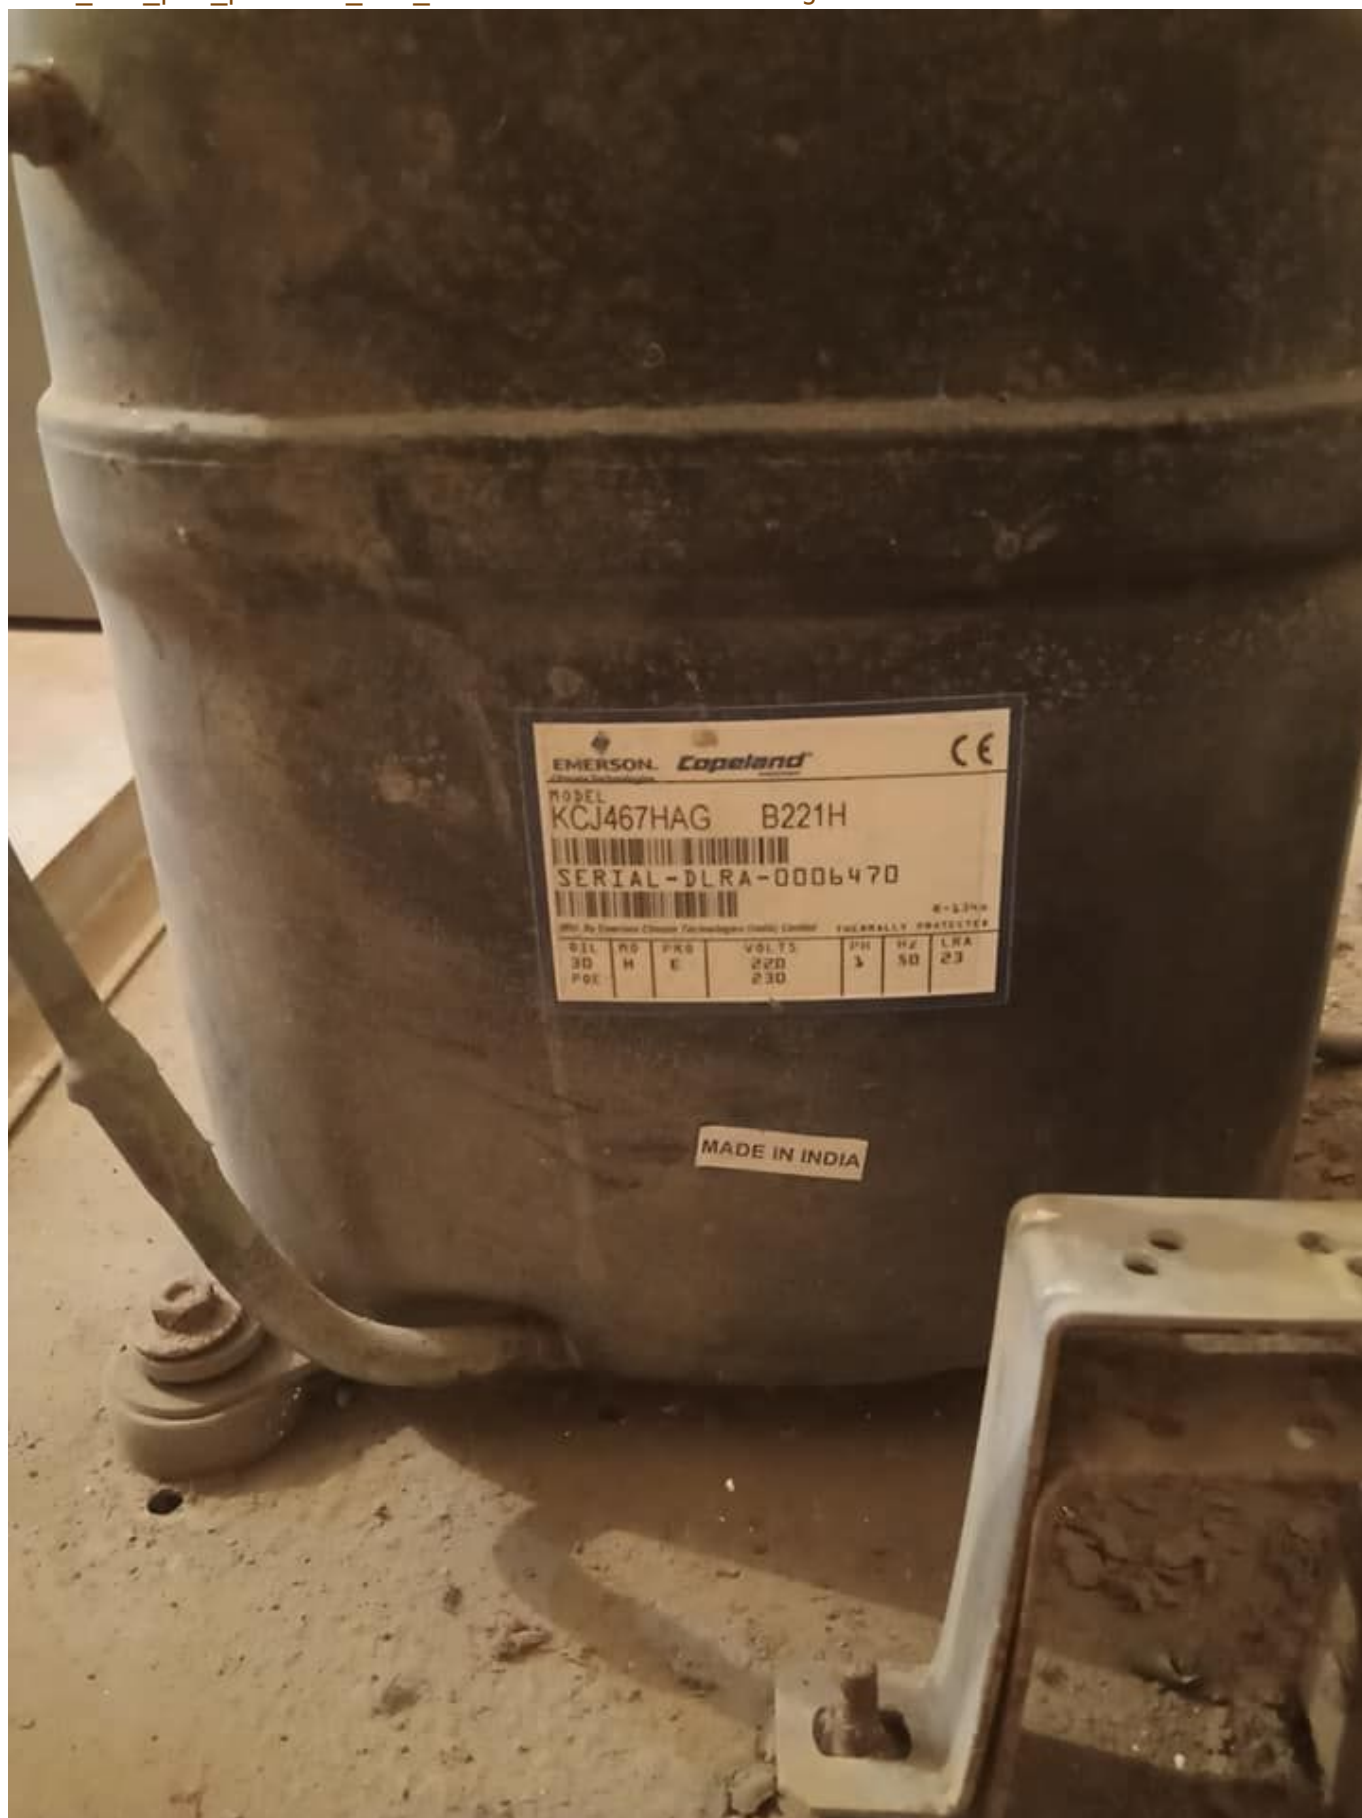

R134A, MBP, Copeland Hermetic, Reciprocating, Freezer, Compressor, Kcj467Hag, 1/2Hp

Category: compressor

written by www.mbsm.pro | 18 June 2020

Private Picture Copyright : WWW.MBSM.PRO

Description:Kcj467Hag R134A Mh 1/2Hp StubBrand:CopelandProduct
Category:CompressorsStock
Code:RBD4416AType:ReciprocatingApplication:MBPRefrigerant:R134ADisplacement:3.17
Cooling Capacity EN 12900 Rating:0.589Voltage / Frequency:220VMax operating
Current:4.75oil Type:POEOil Volume L:0.89Suction Connection:0.5Discharge
Connection:5/16Connection Discharge Type:Sweat onConnection Suction Type:Sweat

onDimensions (L*W*H):235*168*268

Mbsm_dot_pro_private_PDF_KCJ467HAG-BXXXTélécharger

Private Picture Copyright : WWW.MBSM.PRO