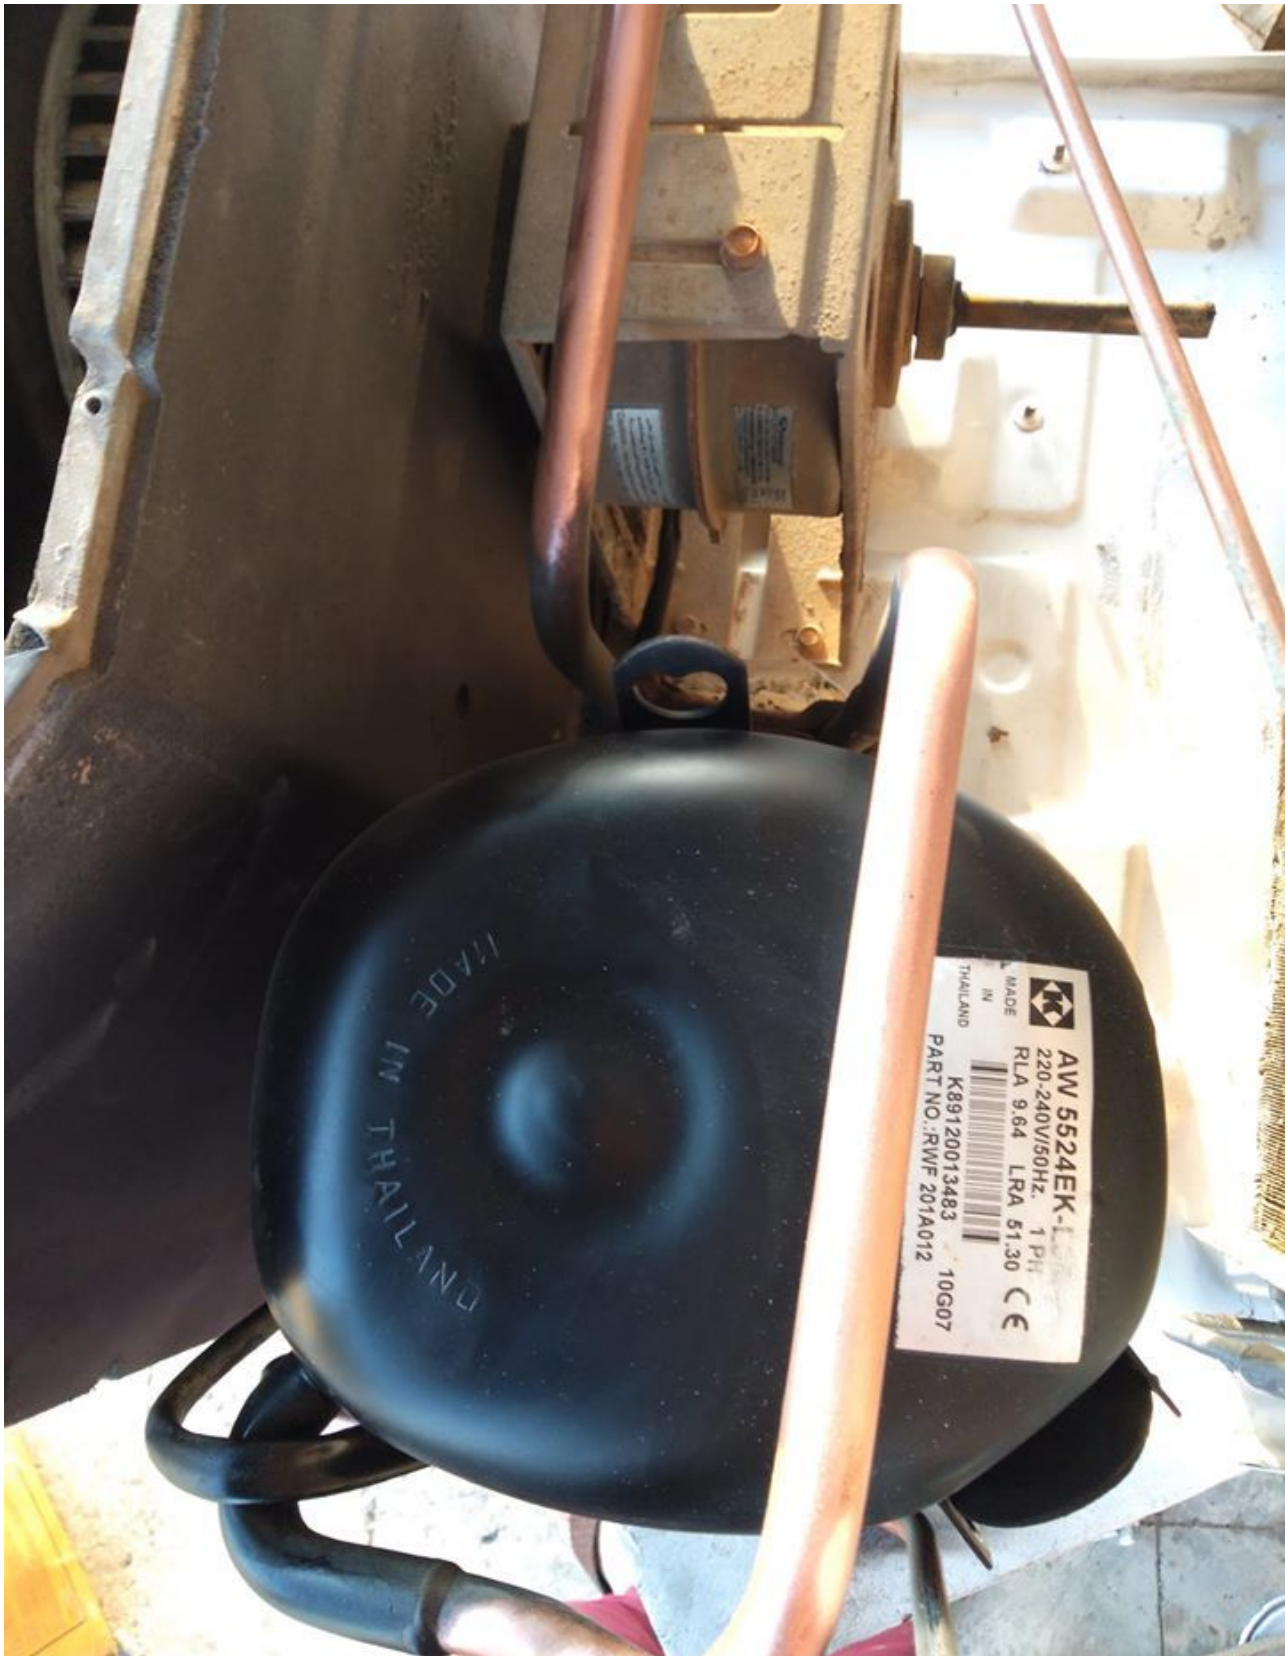

HERMETIC ,AW5524EK ,Compressor ,
20,950 BTU ,230/1/60 R-22 ,: 220-240
V/50 Hz. , 1 Phase , 1.7458333333 TON

Category: Technologie,Tester ok
written by www.mbsm.pro | 26 April 2020

PictureS Mbsm Dot Pro : www.mbsm.pro