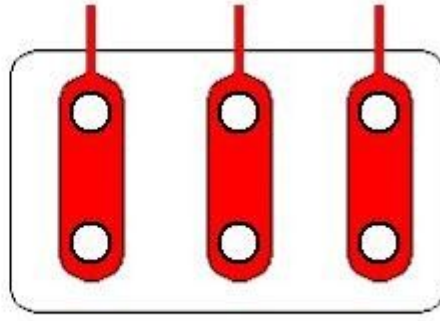

Branchement Triangle 220v AC

Category: Technologie, Tester ok
written by www.mbsm.pro | 11 April 2020

Branchement Triangle 220v AC

Etoile

Triangle

3 barrettes =
Triangle