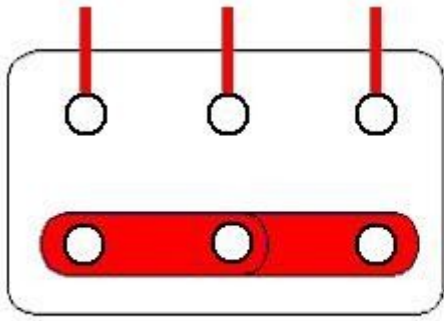

Branchement Triangle 220v AC

Category: Technologie, Tester ok
written by www.mbsm.pro | 11 April 2020

Branchement Triangle 220v AC

Etoile

Triangle

3 barrettes =
Triangle