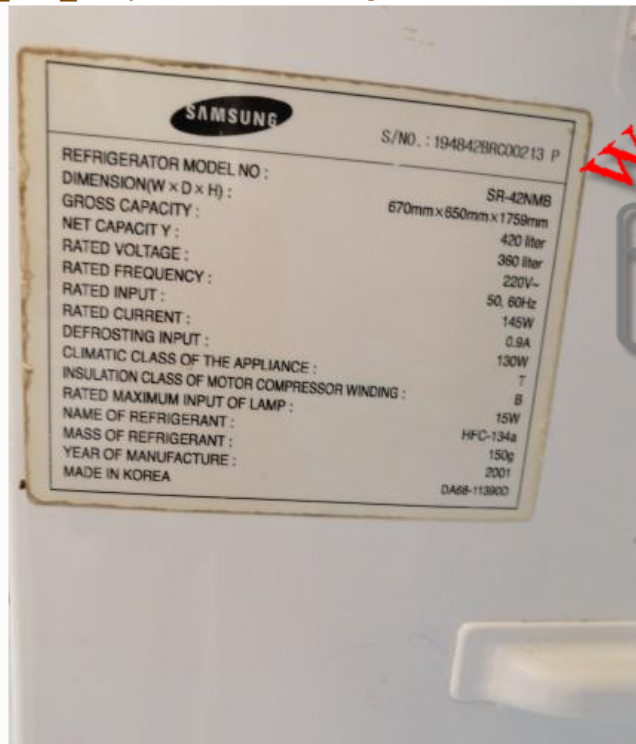

Private Picture Copyright : WWW.MBSM.PRO

Mbsm_dot_pro_private_PDF_Sd162h-11uaTélécharger

Mbsm_dot_pro_private_PDF_compressor-catalogue-2015Télécharger