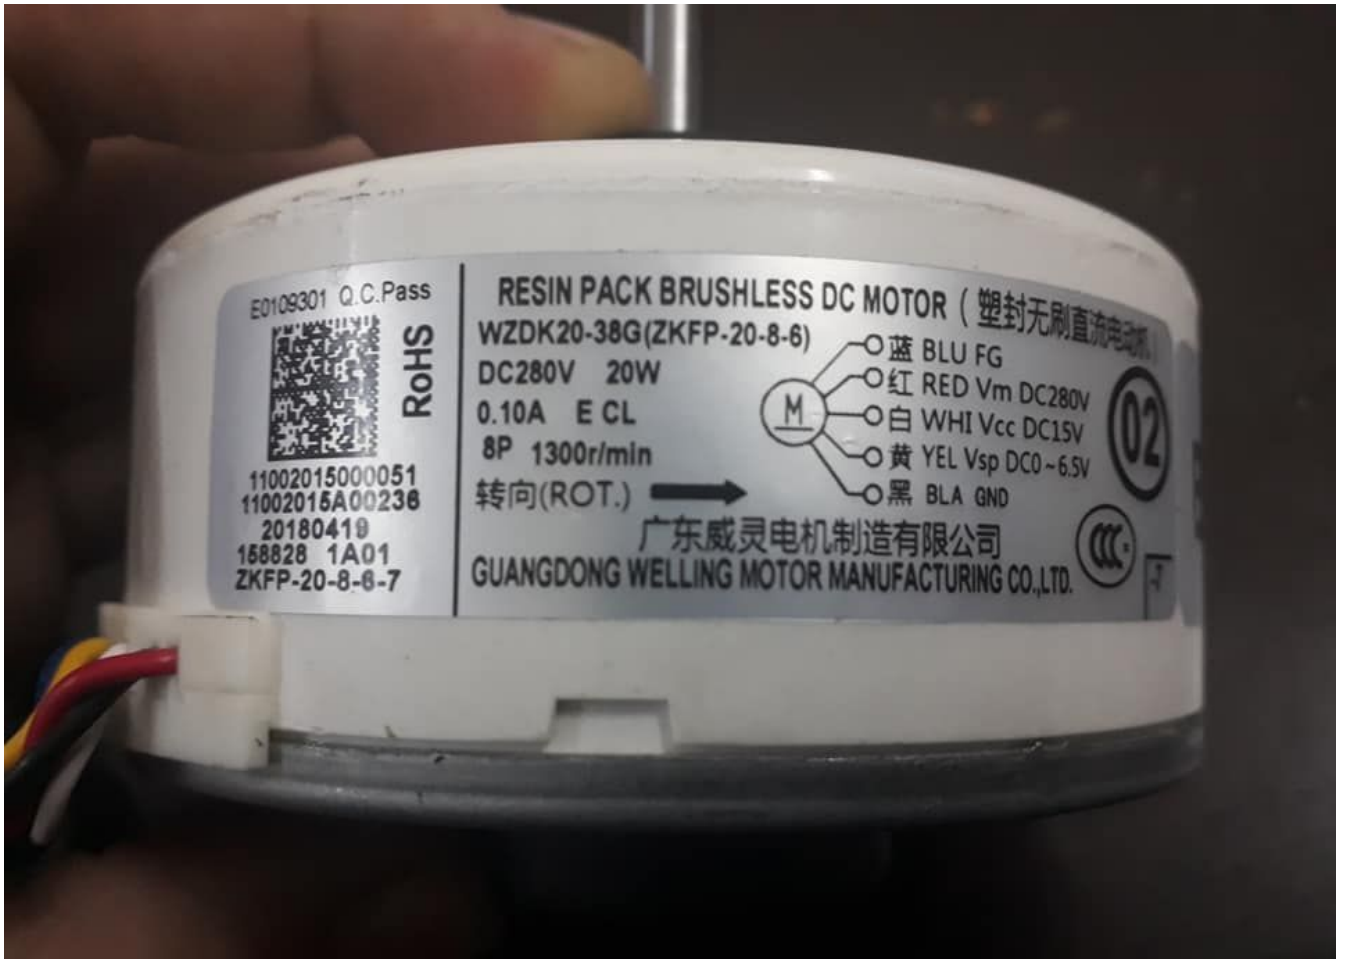

Resin Pack ,Brushless ,Dc motor , Gangdong ,Welling Motor Manufacturing ,CO.,LTD. ,DC280v ,20w , 0.10a ECL ,8P 1300r/min

Category: Solutions,Technologie,Tester ok
written by www.mbsm.pro | 8 January 2019

Picture5 Mbsm Dot Pro : www.mbsm.pro

Resin Pack ,Brushless ,Dc motor , Gangdong ,Welling Motor Manufacturing ,CO.,LTD. ,DC280v ,20w , 0.10a ECL ,8P 1300r/min

Testing This Motor

Red Conect To condensator

Blue To Neutral