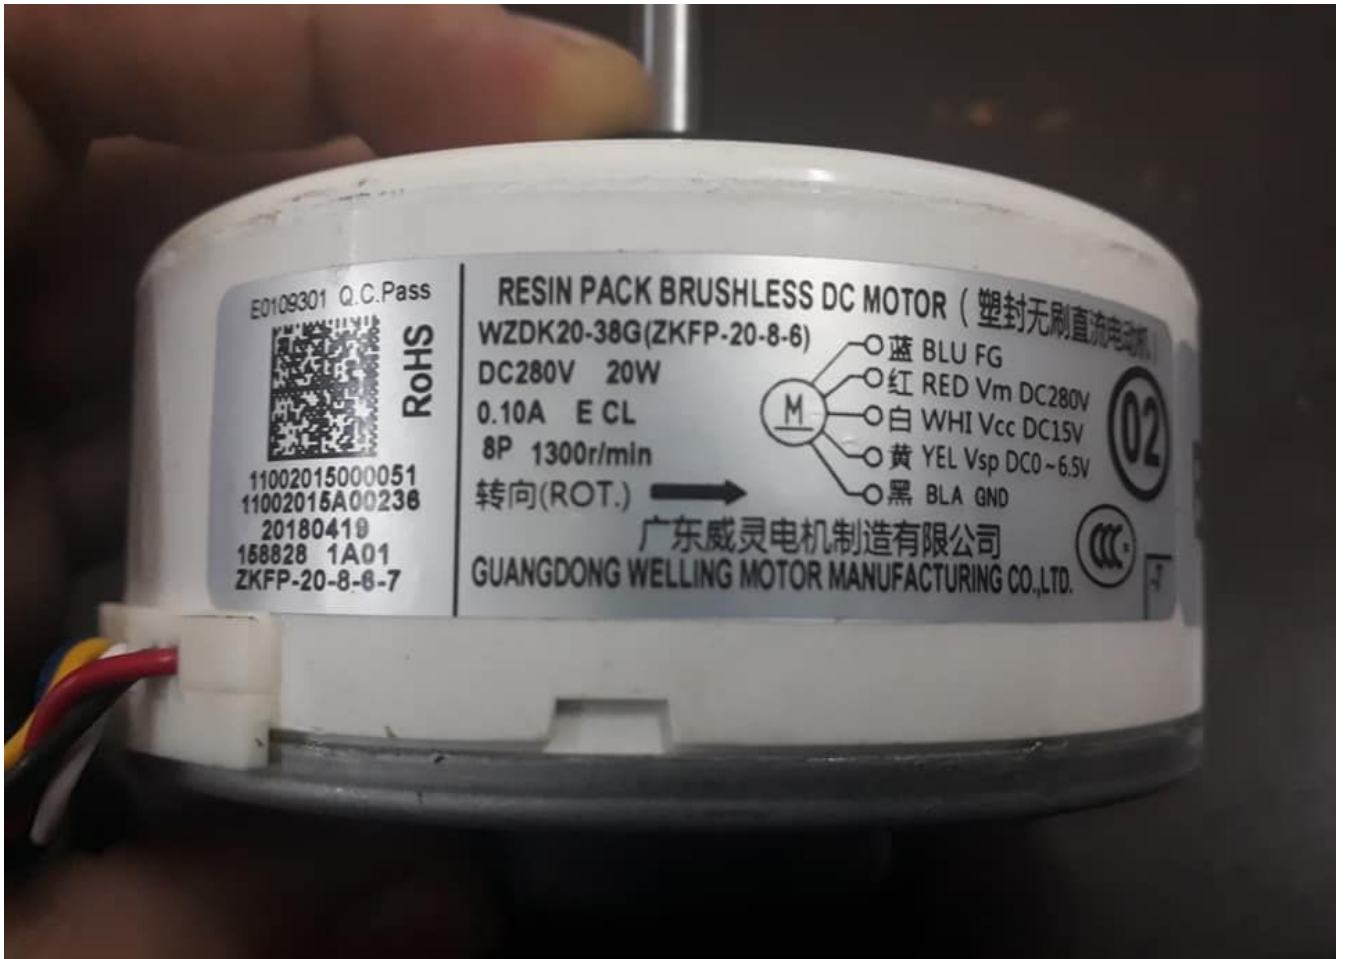

Resin Pack ,Brushless ,Dc motor , Gangdong ,Welling Motor Manufacturing ,CO.,LTD. ,DC280v ,20w , 0.10a ECL ,8P 1300r/min

Category: Solutions,Technologie,Tester ok
written by www.mbsm.pro | 8 January 2019

Q.C. Pass
RoHS
15000051
16A00238
20180419
1A01
2018-8-8-7

RESIN PACK BRUSHLESS DC MOTOR (塑封无刷直流电动机)
WZDK20-38G(ZKFP-20-8-6)
DC280V 20W
0.10A E CL
8P 1300r/min
转向(ROT.) →
广东威灵电机制造有限公司
GUANGDONG WELLING MOTOR MANUFACTURING CO.,LTD.

02

7

Picture5 Mbsm Dot Pro : www.mbsm.pro

Resin Pack ,Brushless ,Dc motor , Gangdong ,Welling Motor Manufacturing ,CO.,LTD. ,DC280v ,20w , 0.10a ECL ,8P 1300r/min

Testing This Motor

Red Conect To condensator