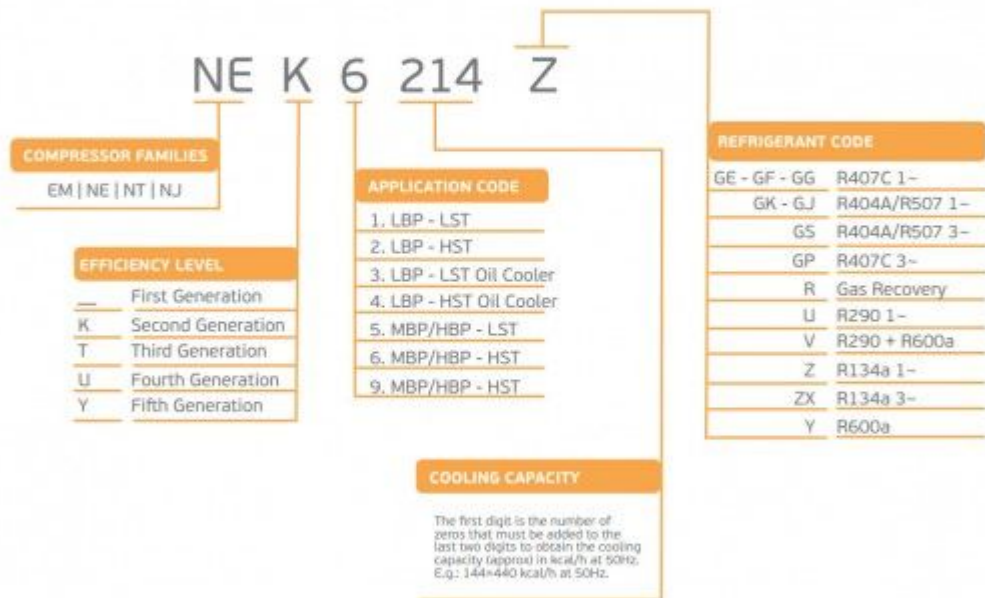

EM/NE/NT/NJ