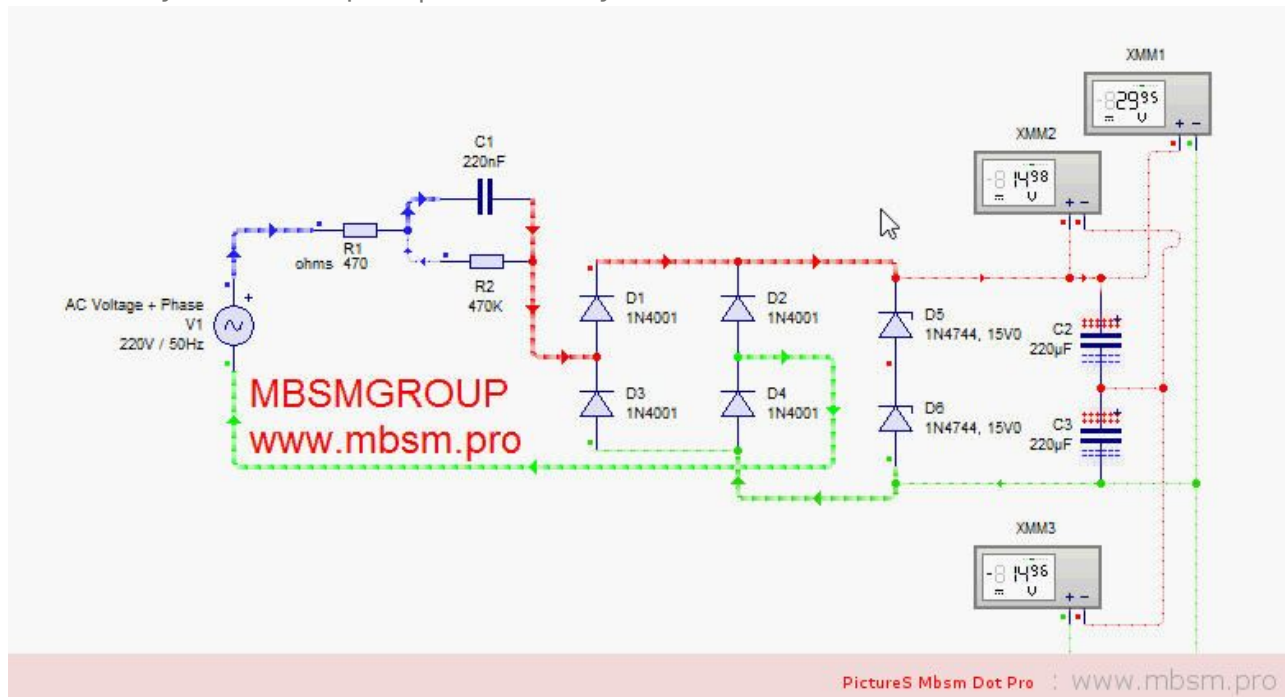

Mbsm.pro , Schema Electronique Alimentation 220v Ac 15/30 DC

Category: Technologie

written by www.mbsm.pro | 3 February 2018

PictureS Mbsm Dot Pro : www.mbsm.pro

Mbsm.pro , Schema Electronique Alimentation 220v Ac 15/30 DC